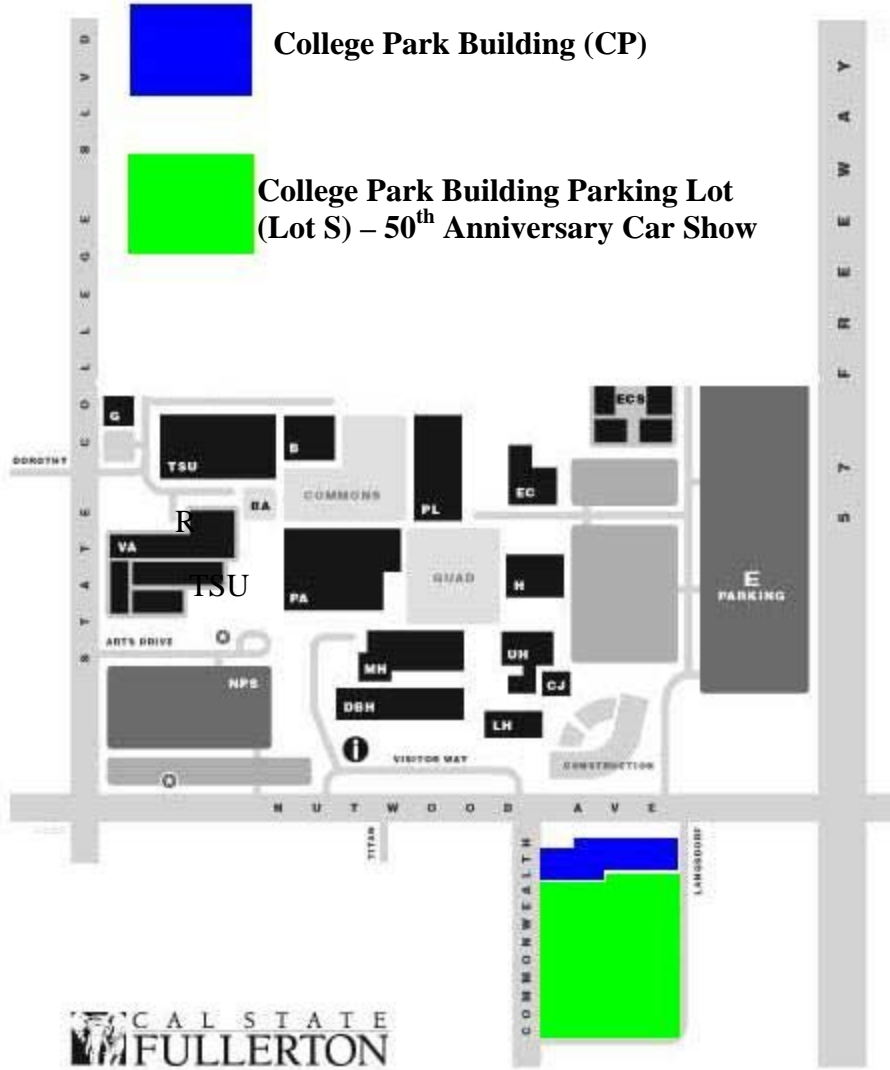

CAMPUS MAP
- Dean's Car Show -

CSUF College Park Building
2600 Nutwood Ave
Fullerton, CA 92831