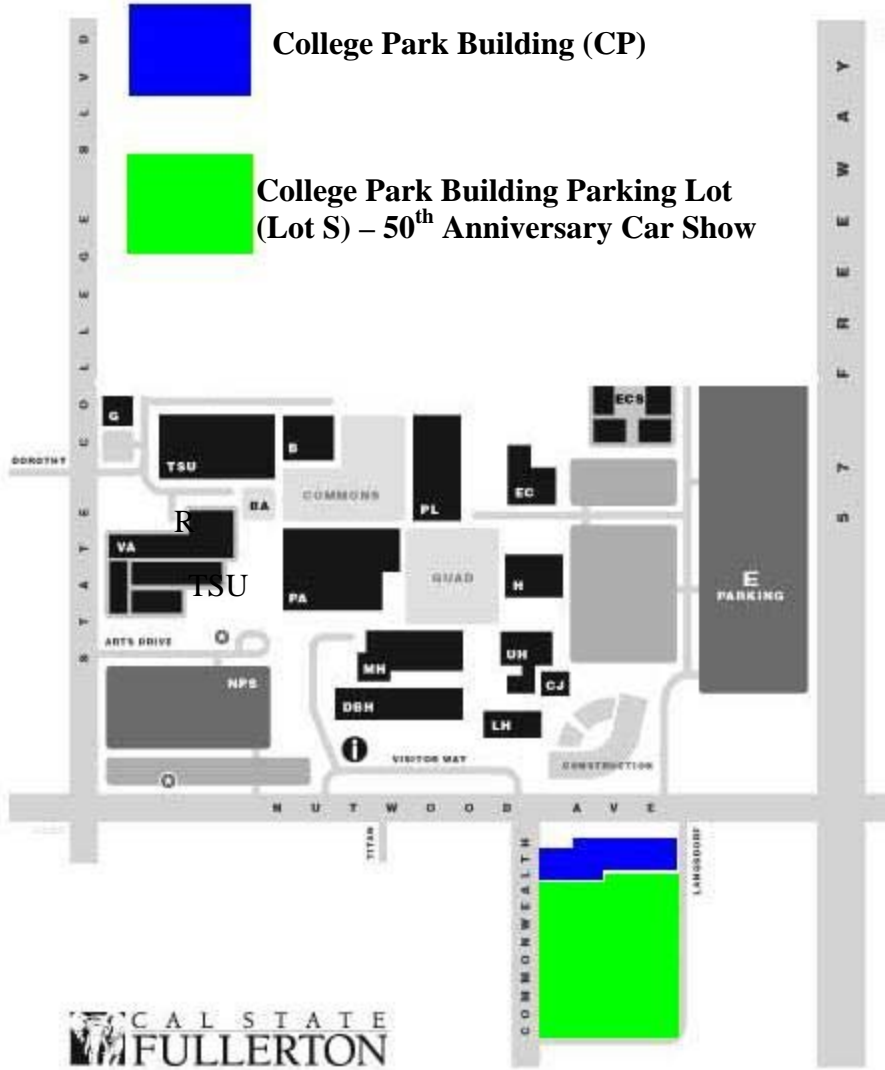

CAMPUS MAP  
- Dean's Car Show -

CSUF College Park Building  
2600 Nutwood Ave  
Fullerton, CA 92831