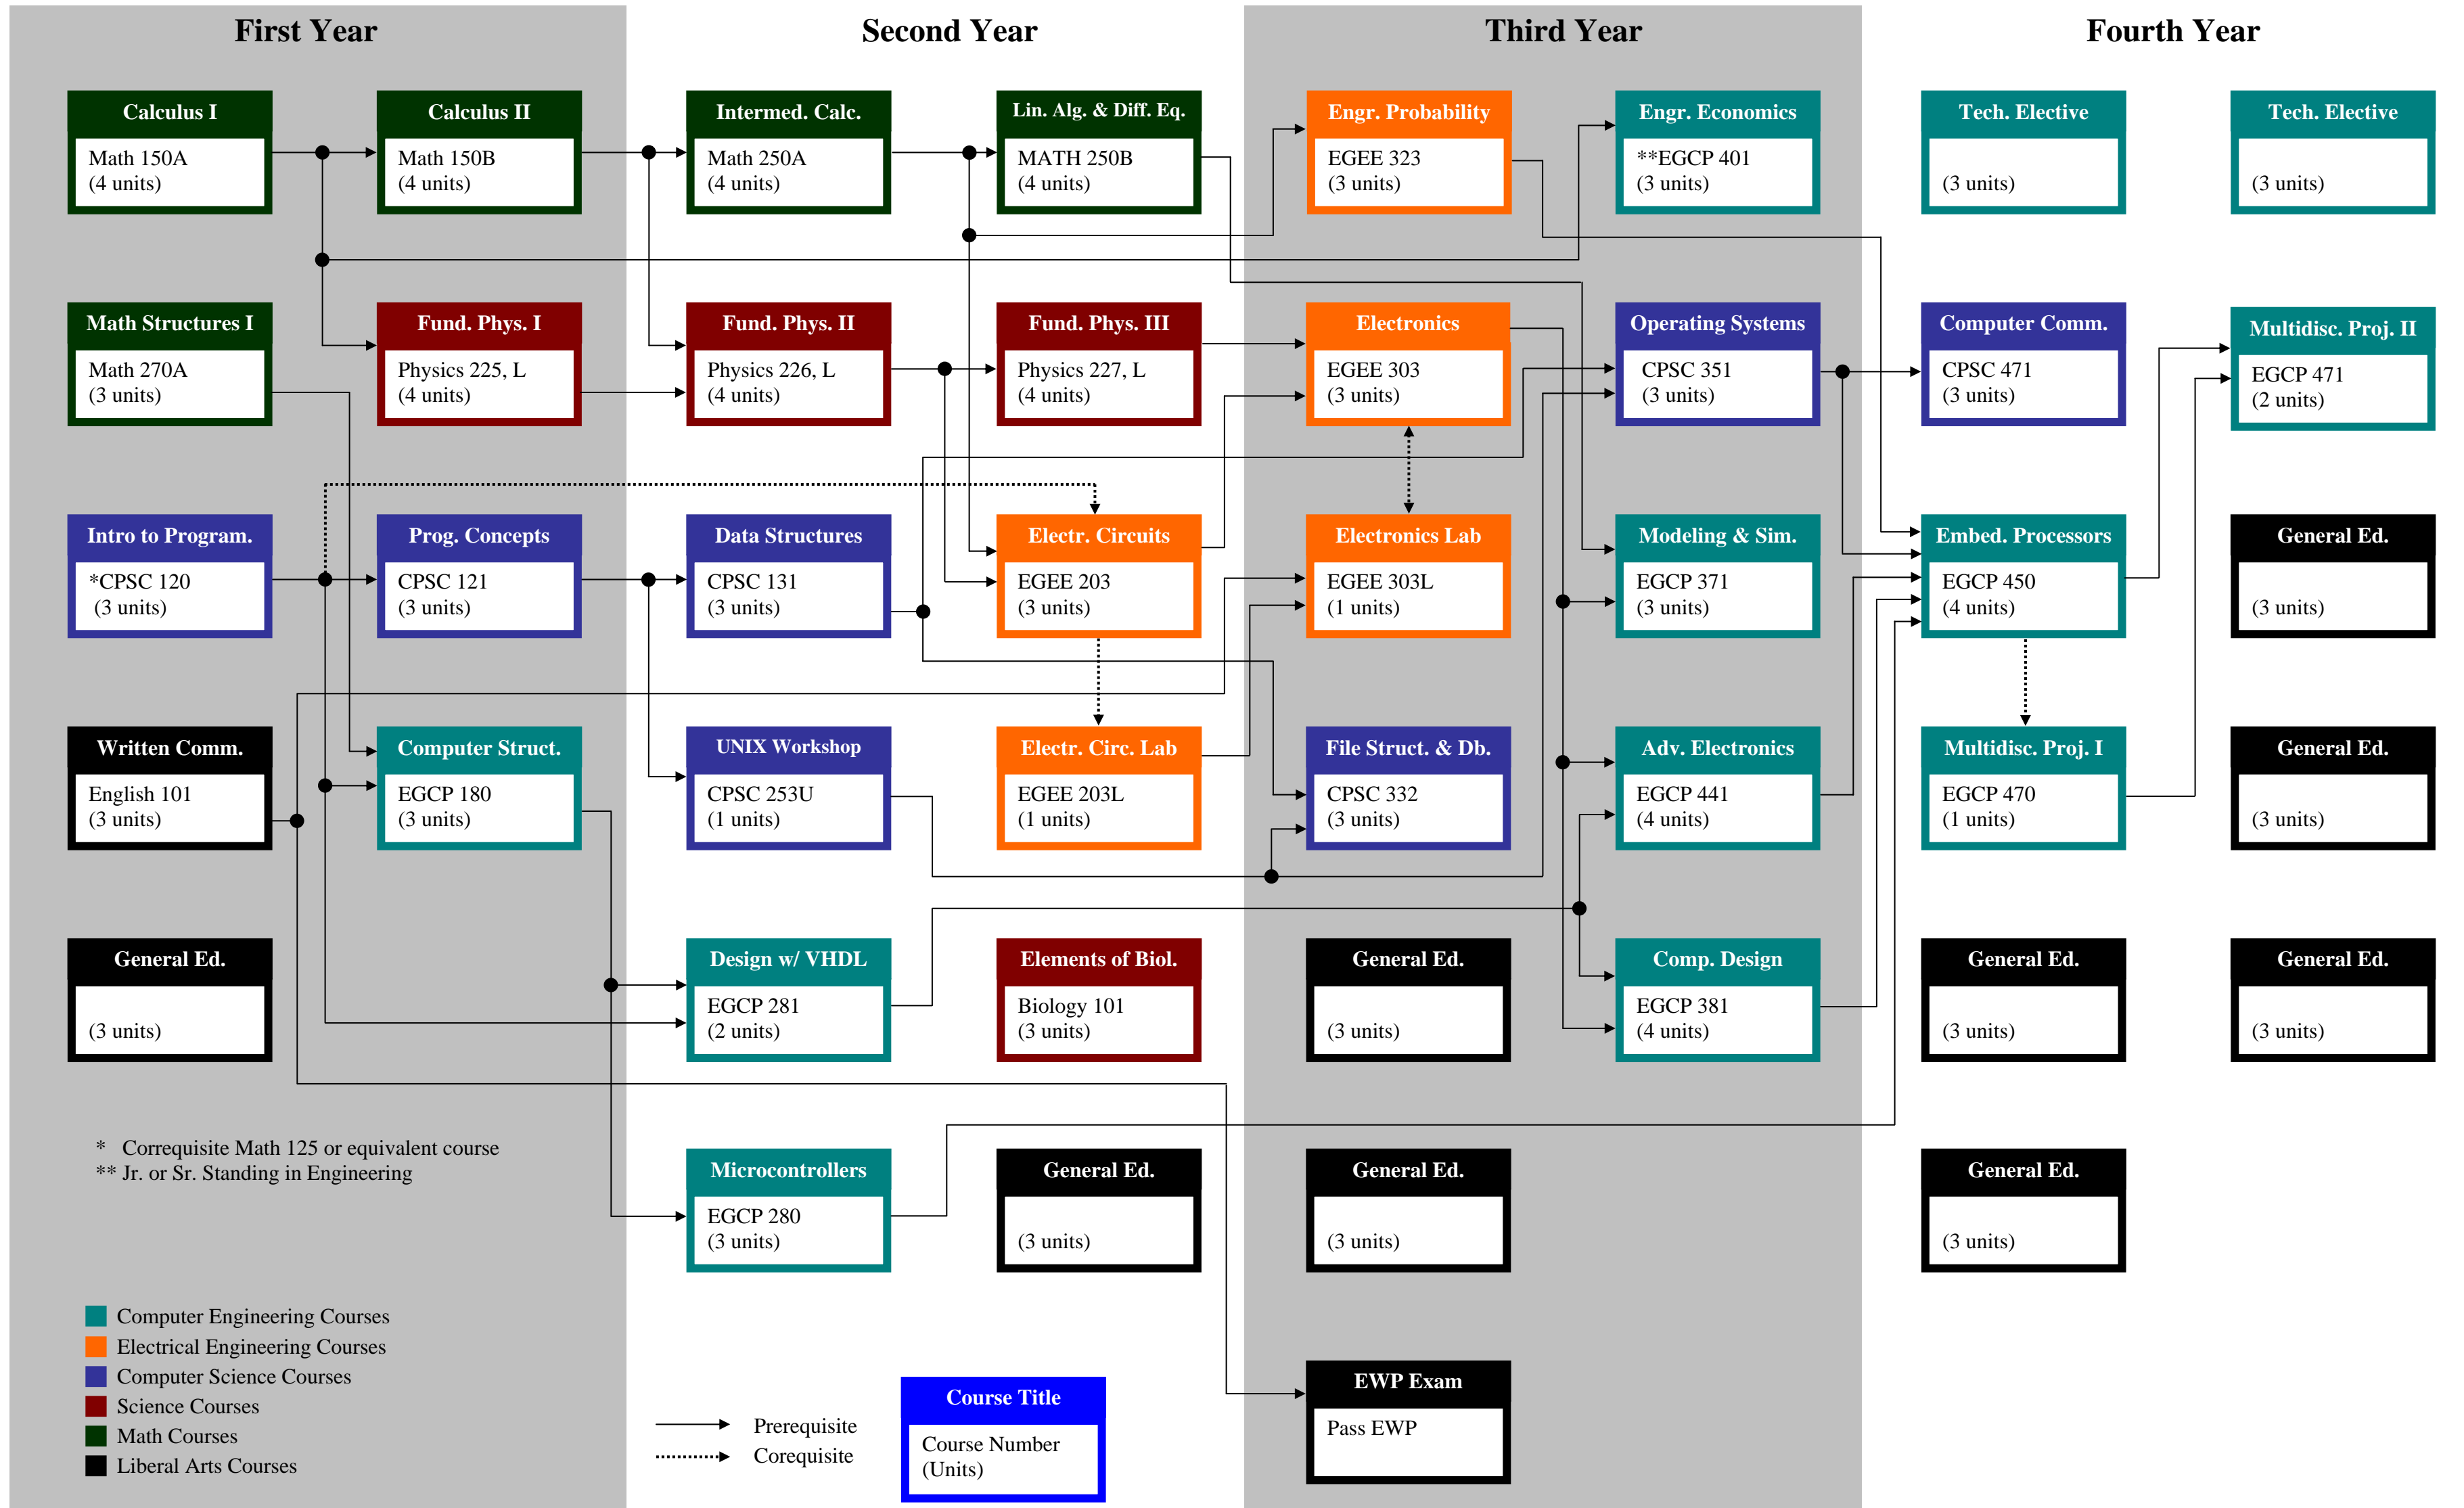

Bachelor of Science Degree Program in Computer Engineering, CSUF

* Corerequisite Math 125 or equivalent course
 ** Jr. or Sr. Standing in Engineering