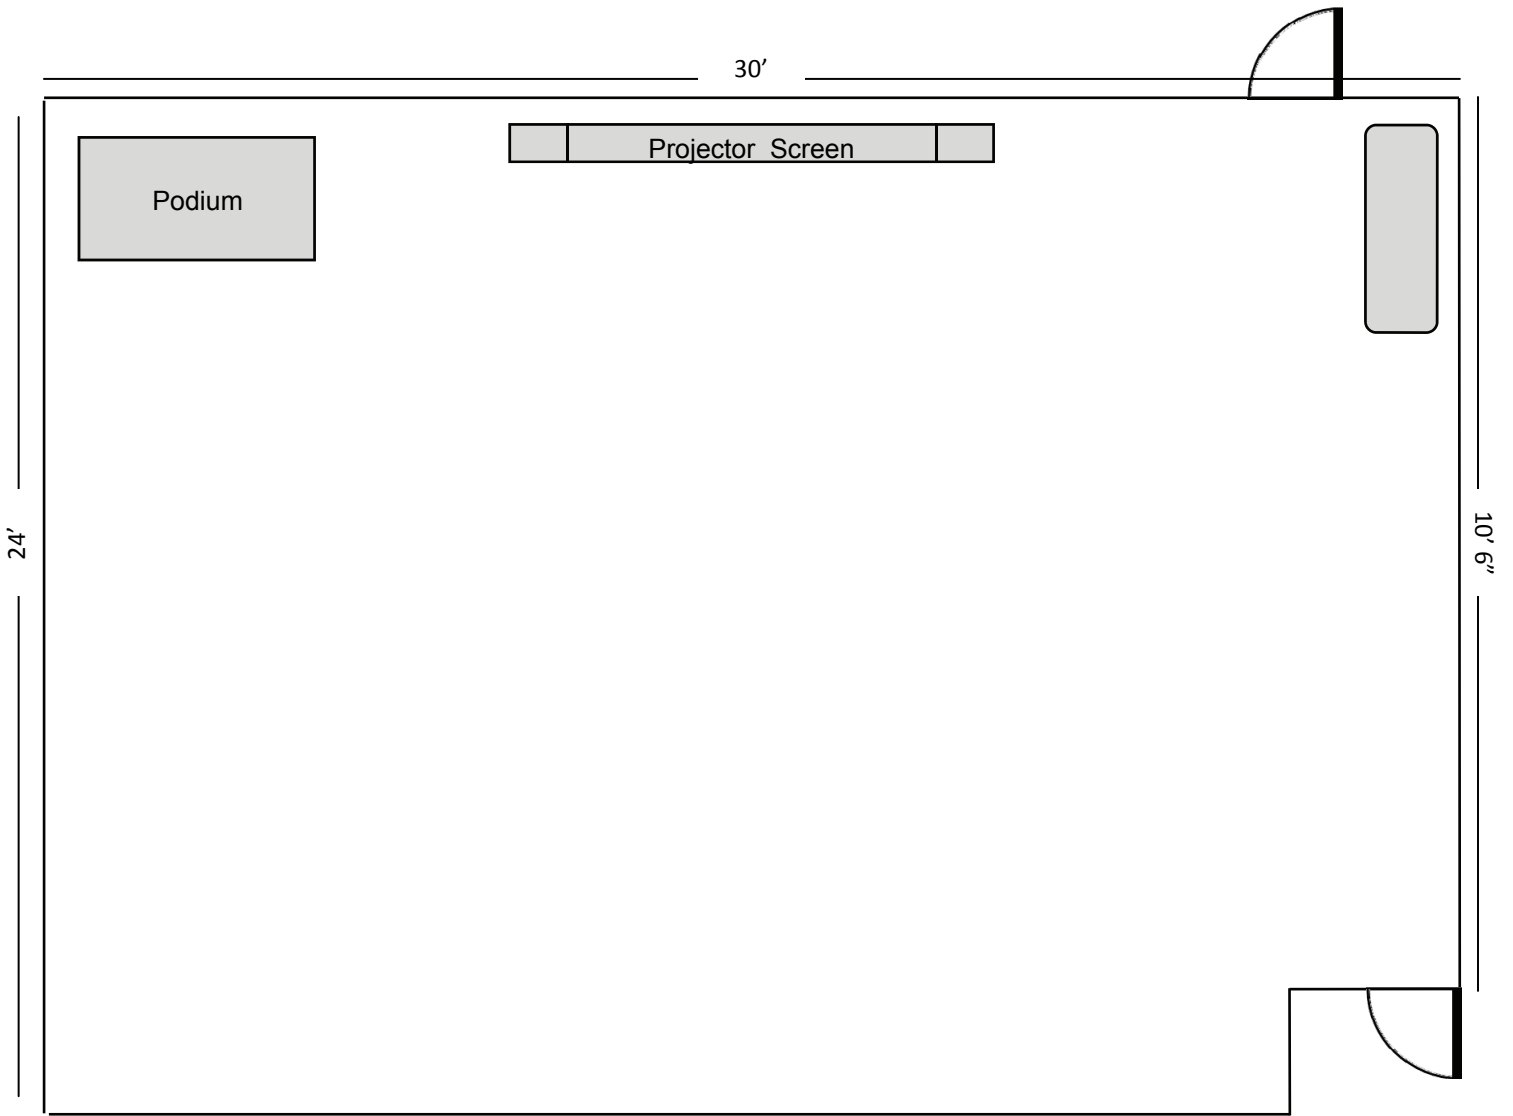

GASTRONOME 170