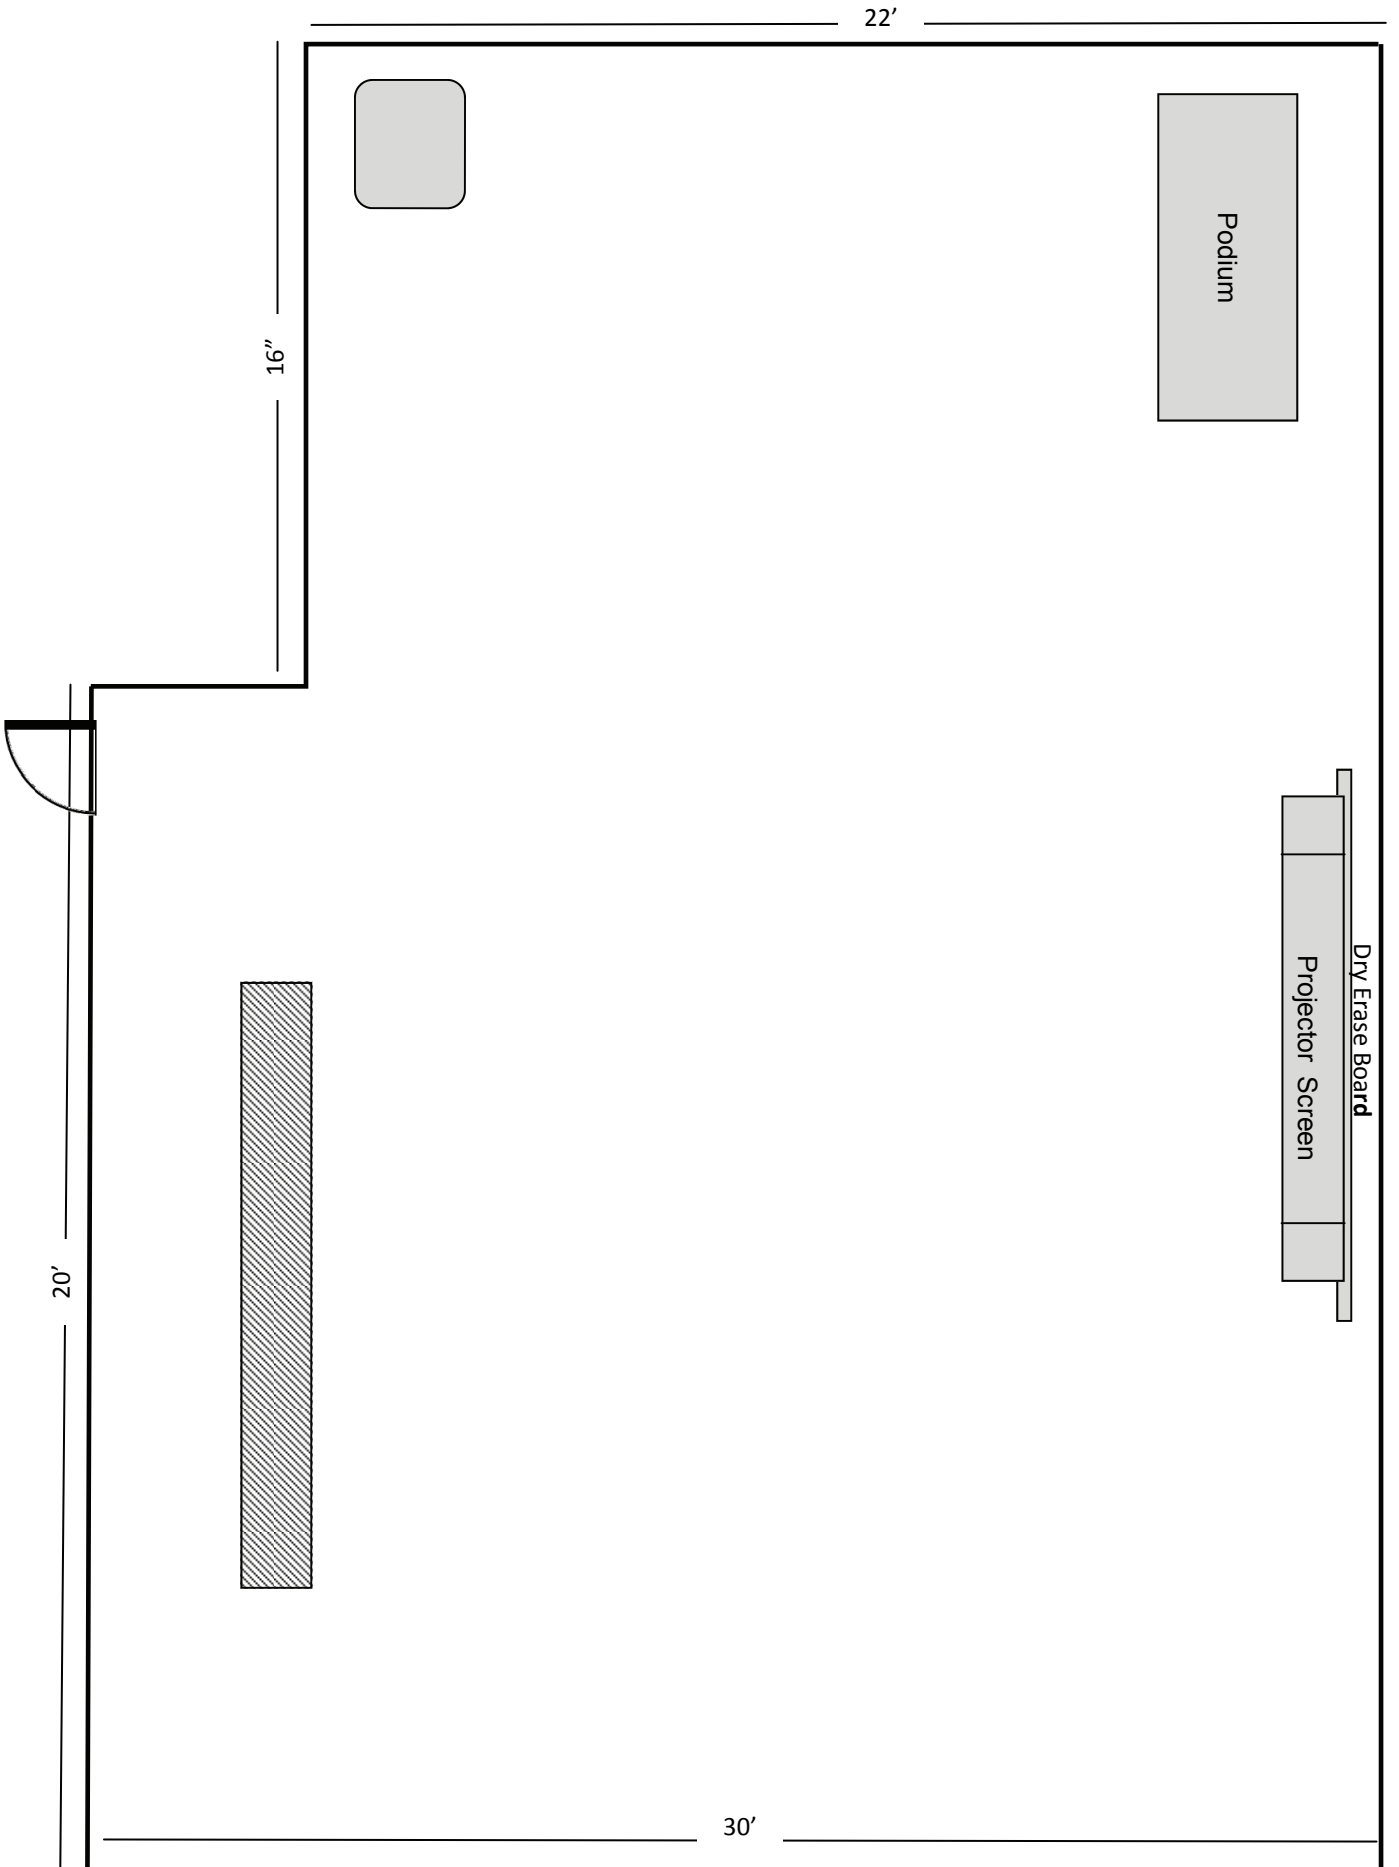

Juniper 150