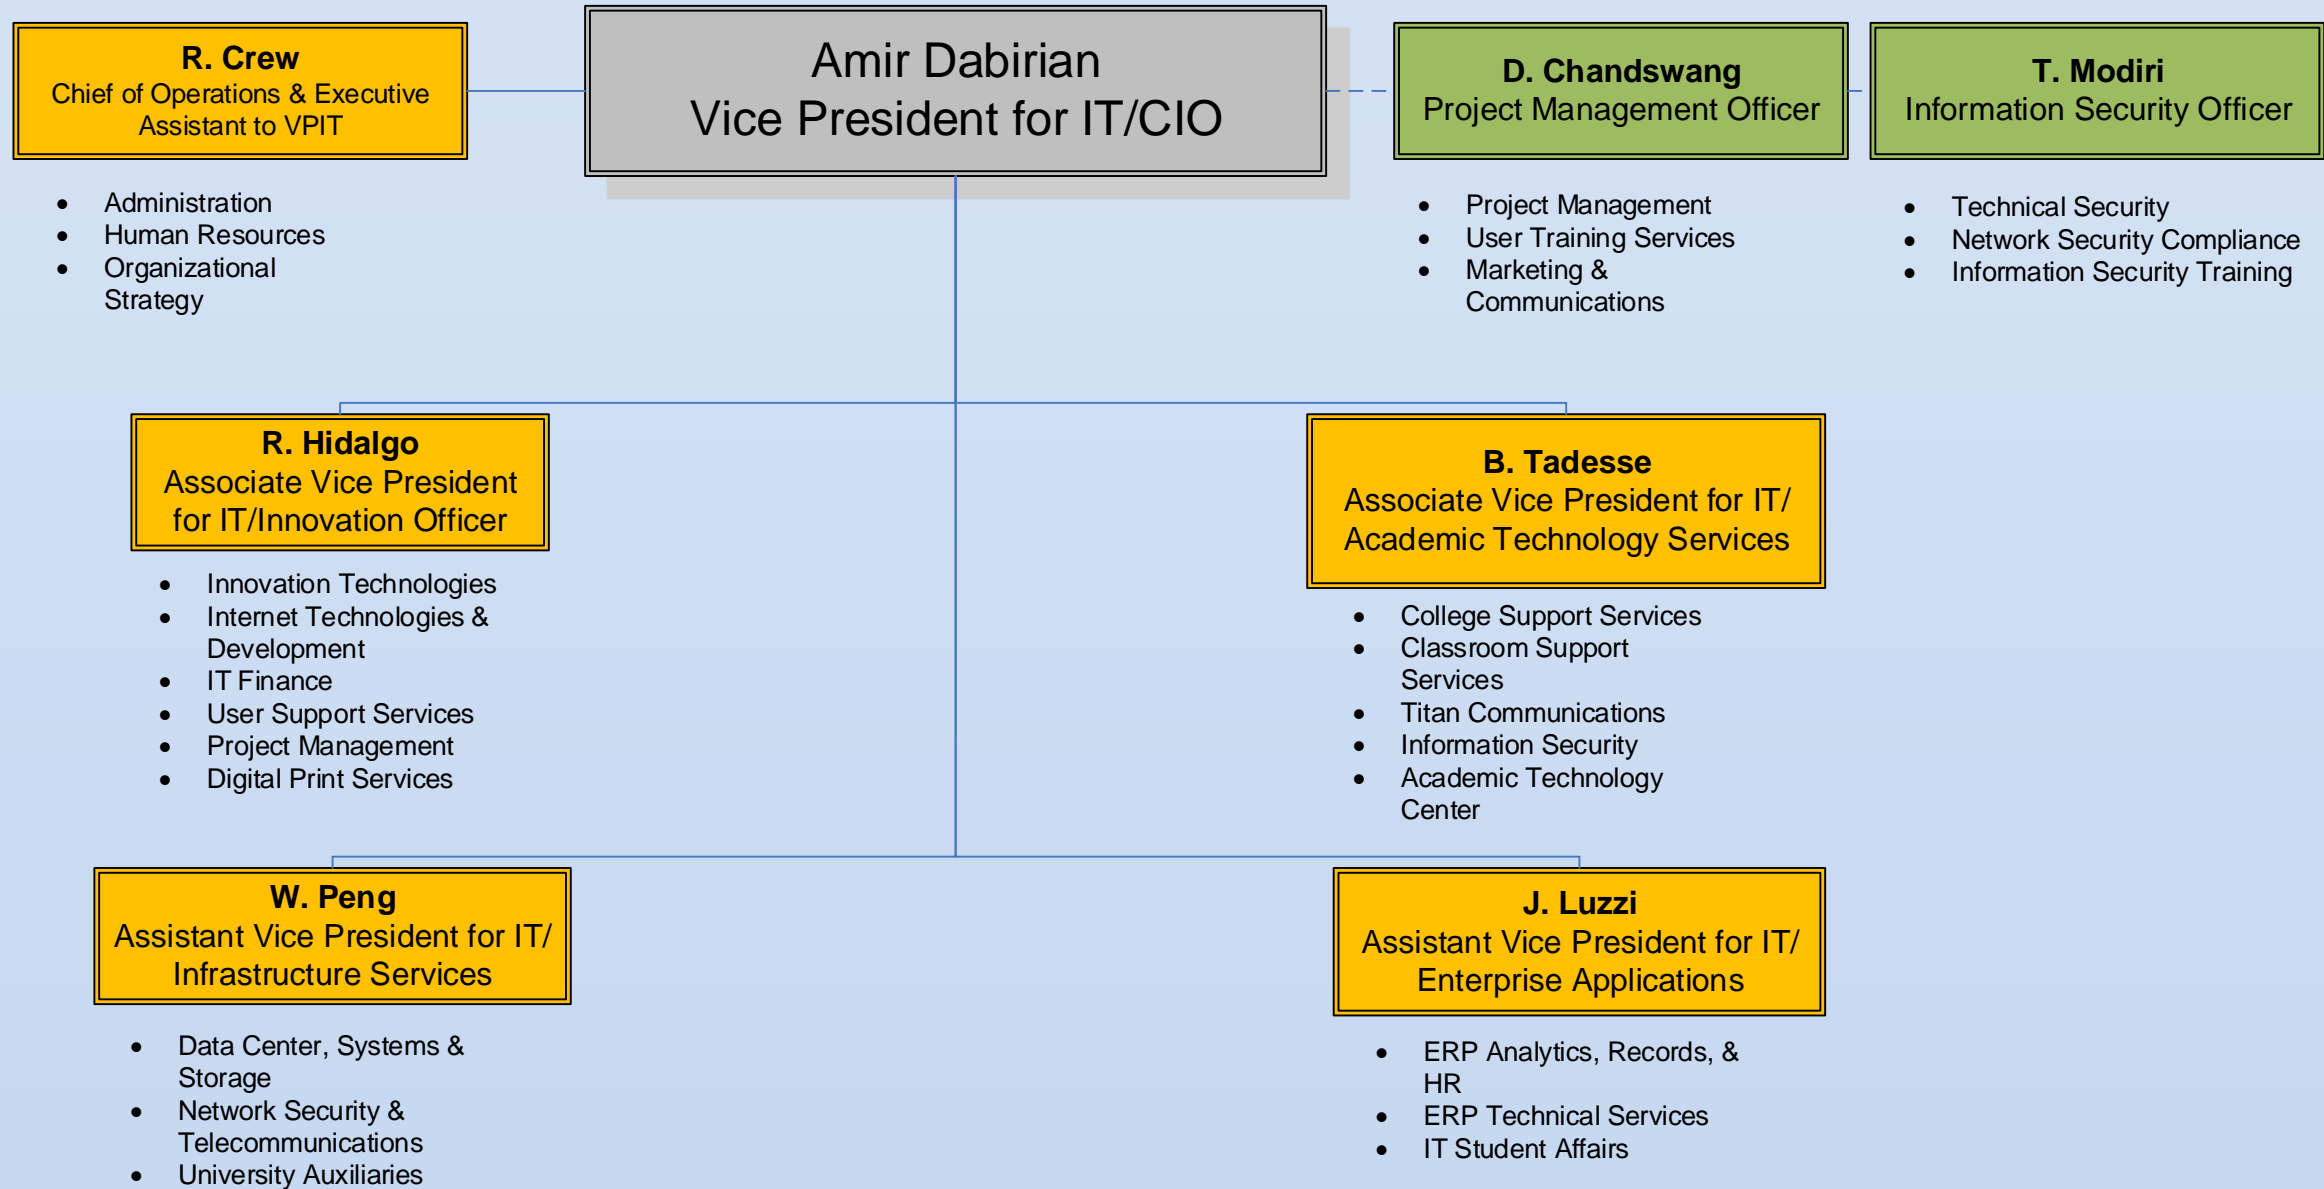

Division of Information Technology – Functional Organizational Chart

Direct reports to VPIT

Dotted-line report