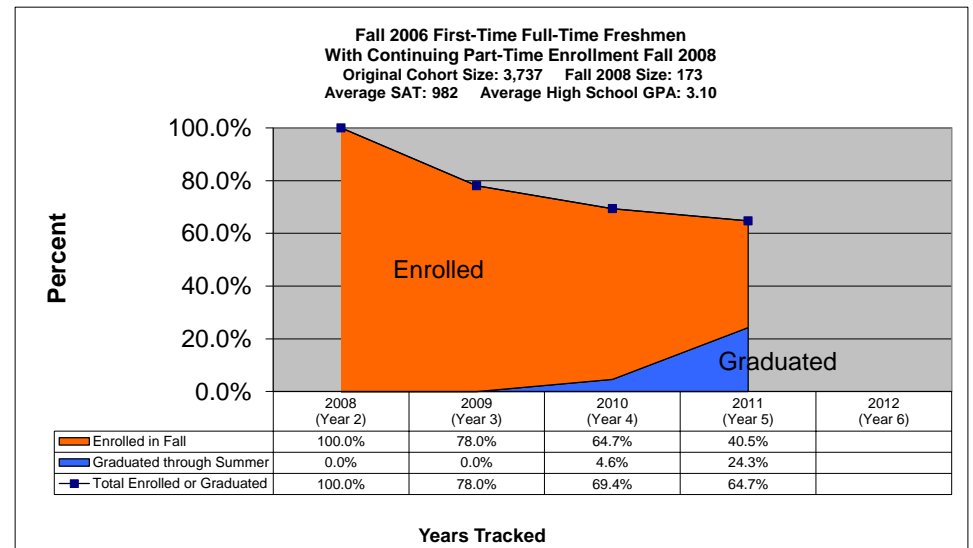

California State University, Fullerton First-Time Full-Time Freshmen with Continuing Enrollment After 2 Years

Graduation and Retention Rates Grouped by Full- or Part-time enrollment after two years Fall 2005 to Fall 2008 Cohorts