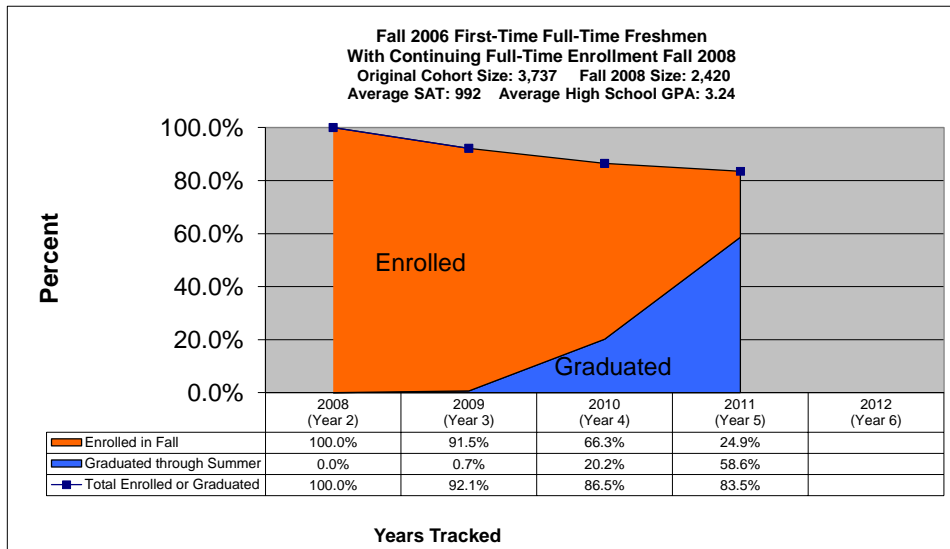

California State University, Fullerton First-Time Full-Time Freshmen with Continuing Enrollment After 2 Years

Graduation and Retention Rates Grouped by Full- or Part-time enrollment after two years Fall 2005 to Fall 2008 Cohorts