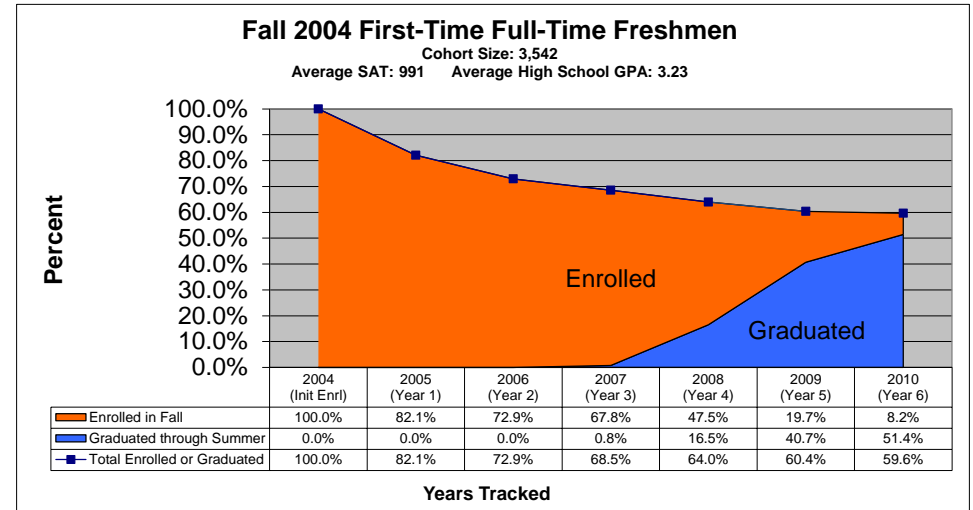

California State University, Fullerton First-Time Full-Time Freshmen Graduation and Retention Rates Fall 2003 to Fall 2010 Cohorts

California State University, Fullerton First-Time Full-Time Freshmen Graduation and Retention Rates Fall 2003 to Fall 2010 Cohorts