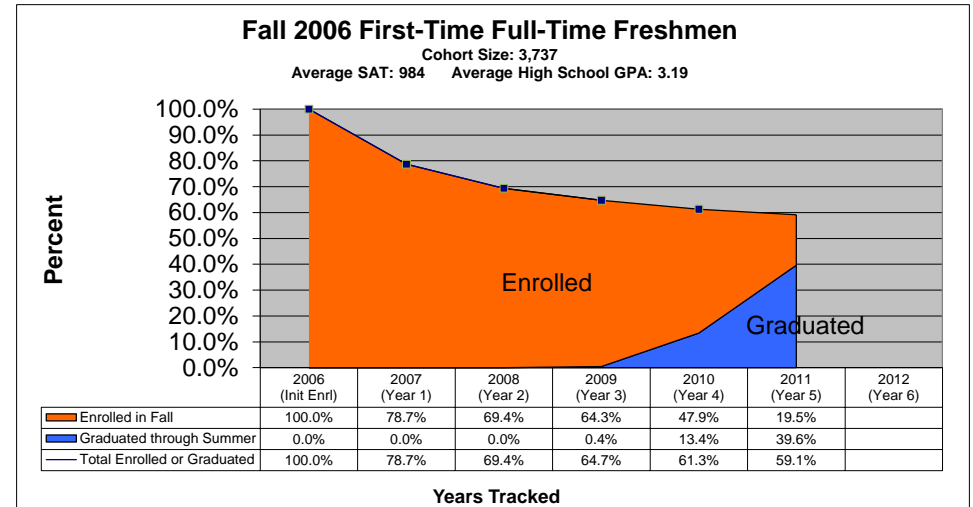

California State University, Fullerton First-Time Full-Time Freshmen Graduation and Retention Rates Fall 2003 to Fall 2010 Cohorts

California State University, Fullerton First-Time Full-Time Freshmen Graduation and Retention Rates Fall 2003 to Fall 2010 Cohorts