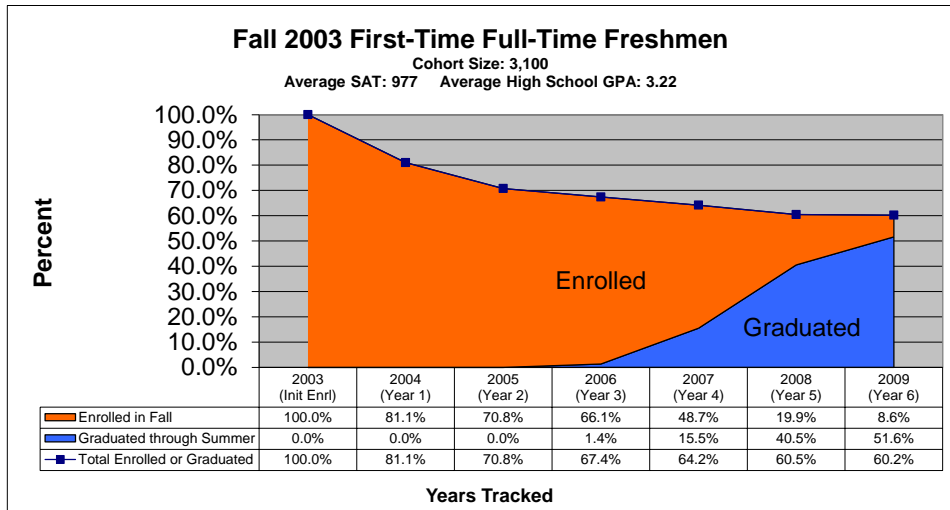

California State University, Fullerton First-Time Full-Time Freshmen Graduation and Retention Rates Fall 2003 to Fall 2010 Cohorts

California State University, Fullerton First-Time Full-Time Freshmen Graduation and Retention Rates Fall 2003 to Fall 2010 Cohorts