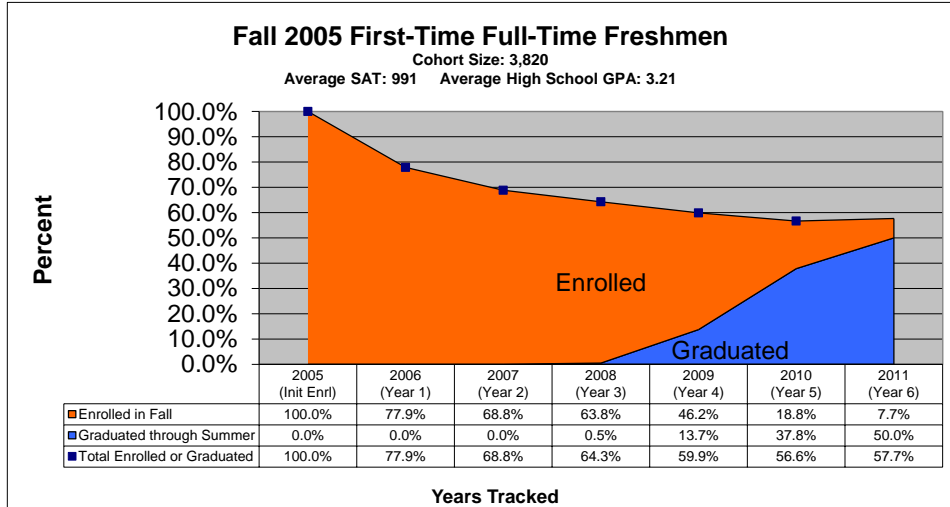

California State University, Fullerton First-Time Full-Time Freshmen Graduation and Retention Rates Fall 2003 to Fall 2010 Cohorts

California State University, Fullerton First-Time Full-Time Freshmen Graduation and Retention Rates Fall 2003 to Fall 2010 Cohorts