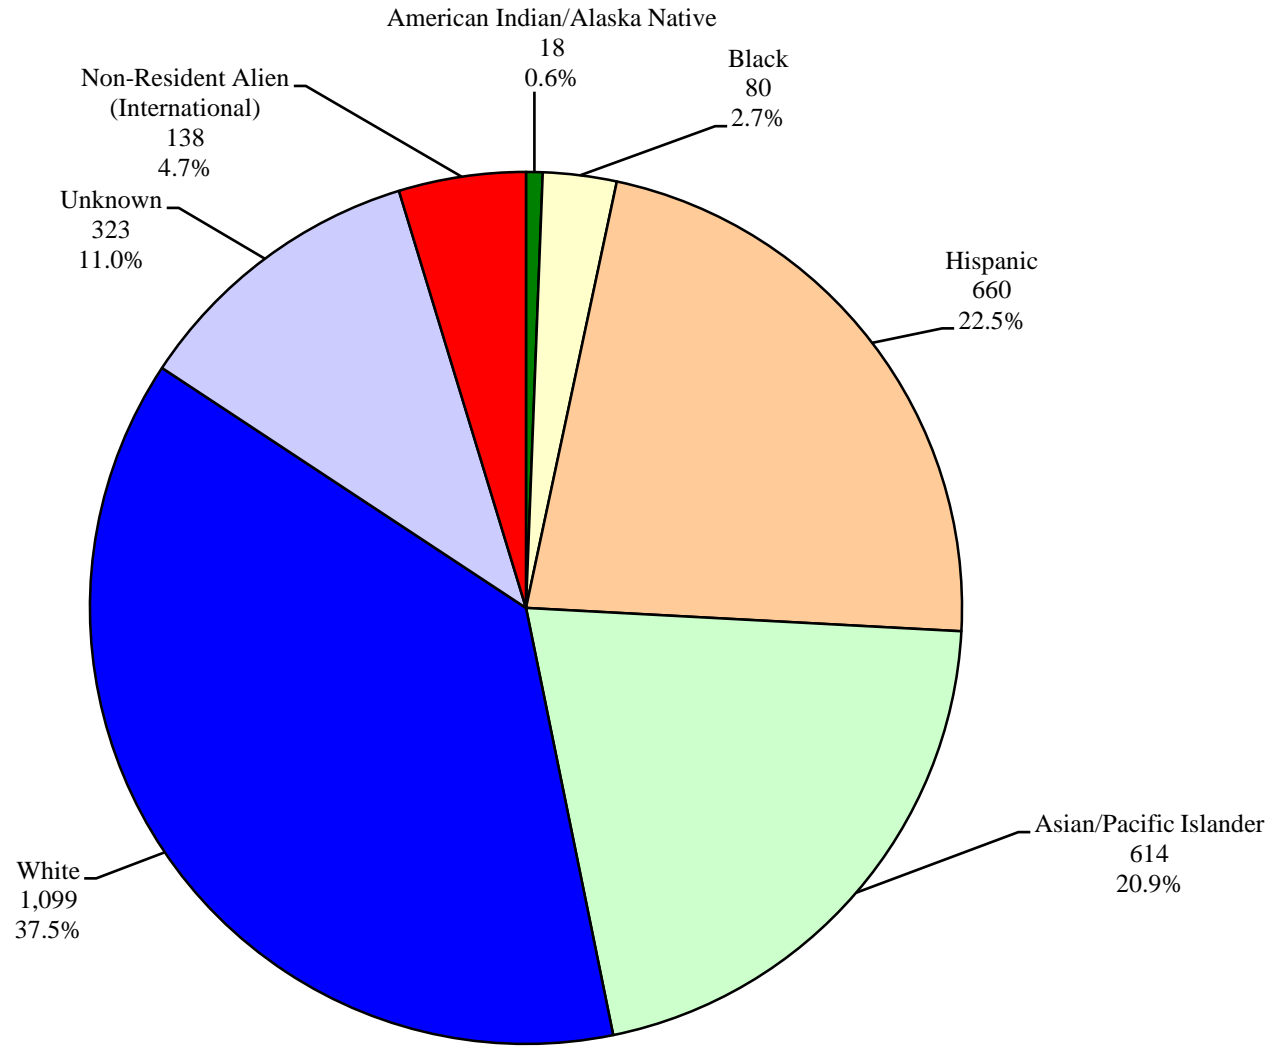

California State University, Fullerton  
Institutional Research and Analytical Studies  
Percent Distribution of Student Ethnicity  
Fall 2000 Universitywide

California State University, Fullerton  
Institutional Research and Analytical Studies  
Percent Distribution of Student Ethnicity  
Fall 2000 First-time Freshmen

California State University, Fullerton  
Institutional Research and Analytical Studies  
Percent Distribution of Student Ethnicity  
Fall 2000 Undergraduate Transfers

California State University, Fullerton  
Institutional Research and Analytical Studies  
Percent Distribution of Student Ethnicity  
Fall 2000 Undergraduates