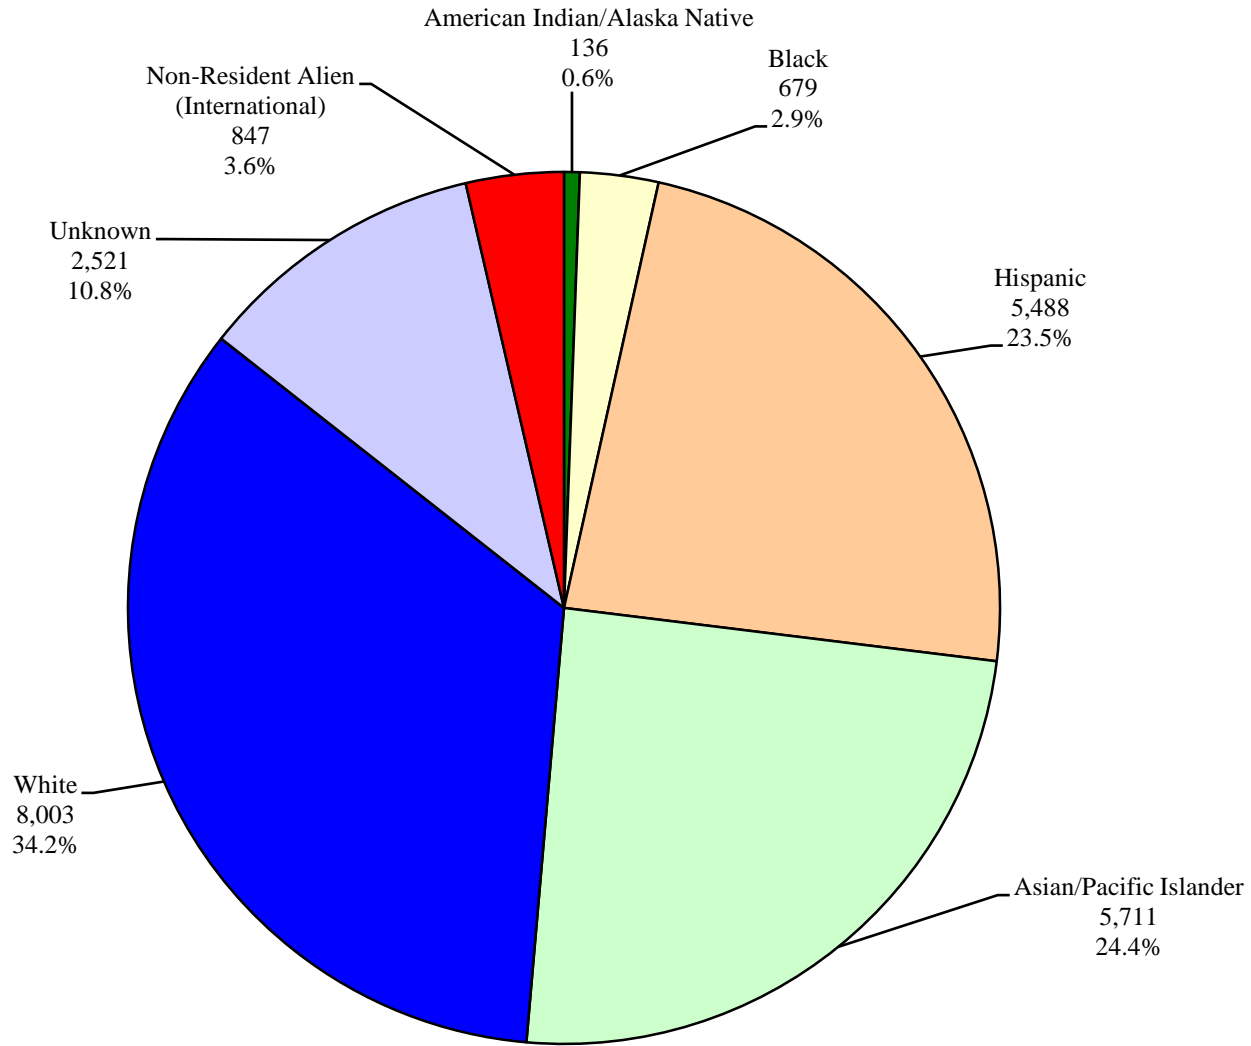

California State University, Fullerton  
Institutional Research and Analytical Studies  
Percent Distribution of Student Ethnicity  
Fall 2000 Universitywide

California State University, Fullerton  
Institutional Research and Analytical Studies  
Percent Distribution of Student Ethnicity  
Fall 2000 First-time Freshmen

California State University, Fullerton  
Institutional Research and Analytical Studies  
Percent Distribution of Student Ethnicity  
Fall 2000 Undergraduate Transfers

California State University, Fullerton  
Institutional Research and Analytical Studies  
Percent Distribution of Student Ethnicity  
Fall 2000 Undergraduates