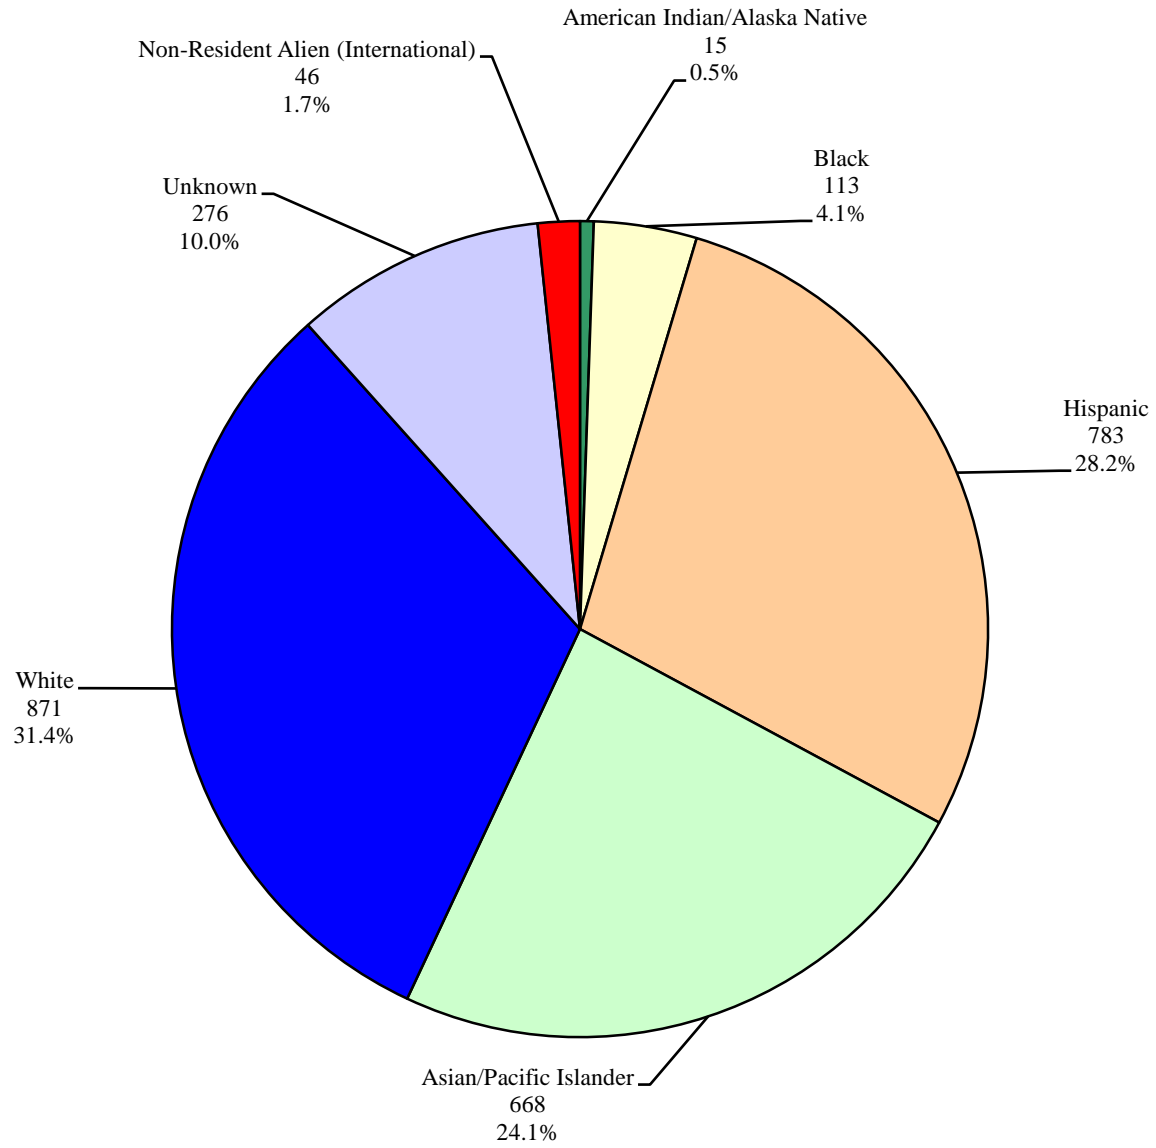

California State University, Fullerton  
Institutional Research and Analytical Studies  
Percent Distribution of Student Ethnicity  
Fall 2000 Universitywide

California State University, Fullerton  
Institutional Research and Analytical Studies  
Percent Distribution of Student Ethnicity  
Fall 2000 First-time Freshmen

California State University, Fullerton  
Institutional Research and Analytical Studies  
Percent Distribution of Student Ethnicity  
Fall 2000 Undergraduate Transfers

California State University, Fullerton  
Institutional Research and Analytical Studies  
Percent Distribution of Student Ethnicity  
Fall 2000 Undergraduates