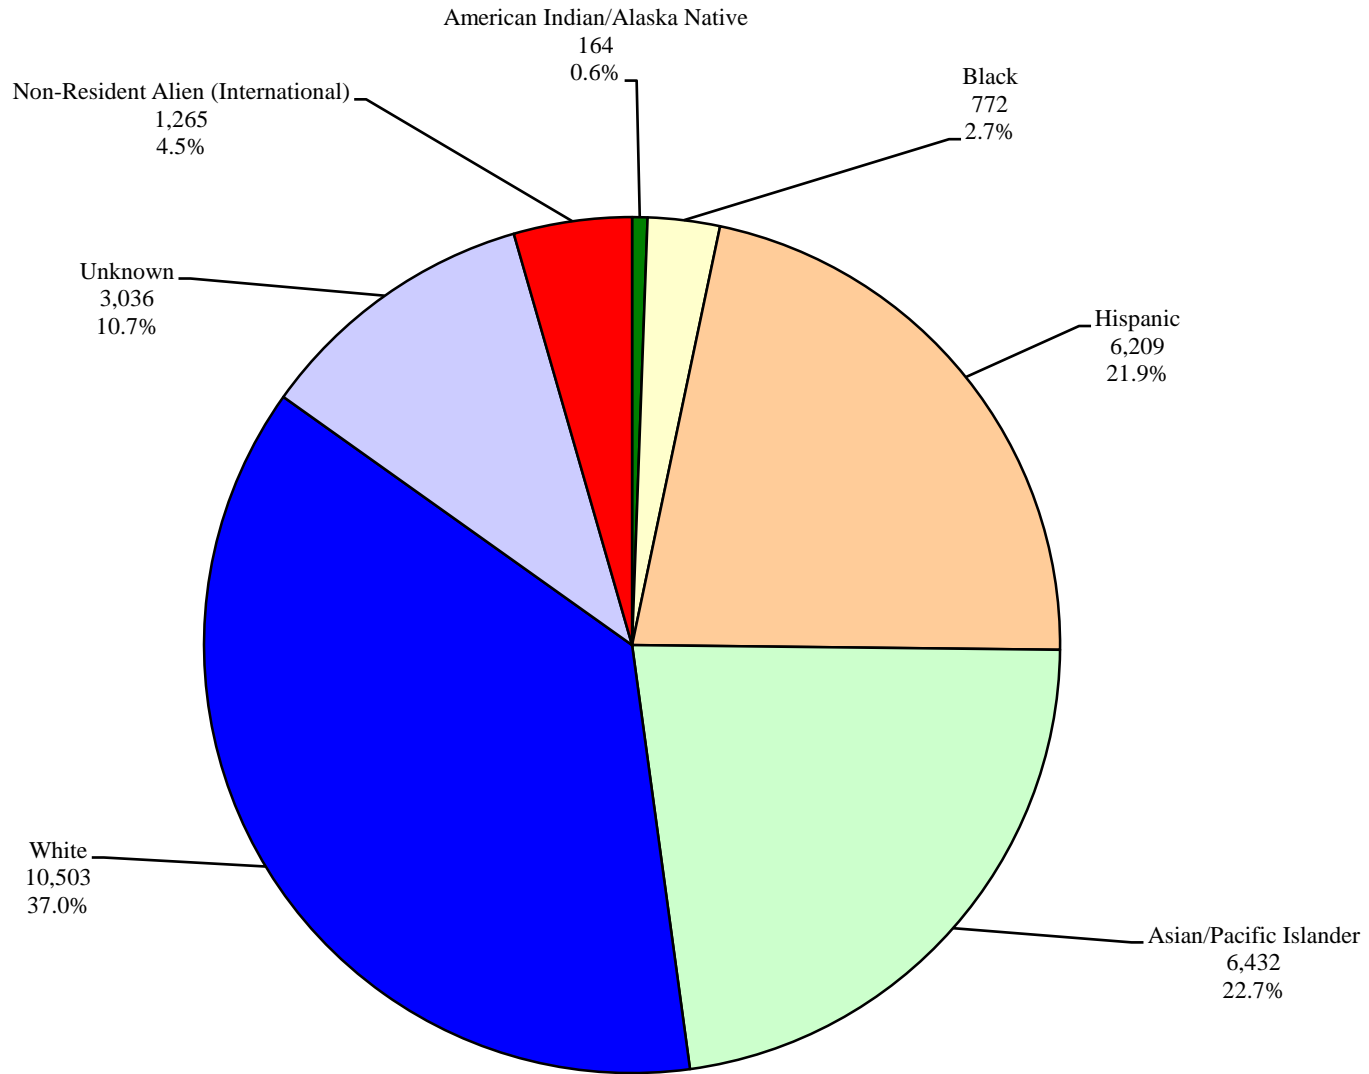

California State University, Fullerton  
Institutional Research and Analytical Studies  
Percent Distribution of Student Ethnicity  
Fall 2000 Universitywide

California State University, Fullerton  
Institutional Research and Analytical Studies  
Percent Distribution of Student Ethnicity  
Fall 2000 First-time Freshmen

California State University, Fullerton  
Institutional Research and Analytical Studies  
Percent Distribution of Student Ethnicity  
Fall 2000 Undergraduate Transfers

California State University, Fullerton  
Institutional Research and Analytical Studies  
Percent Distribution of Student Ethnicity  
Fall 2000 Undergraduates