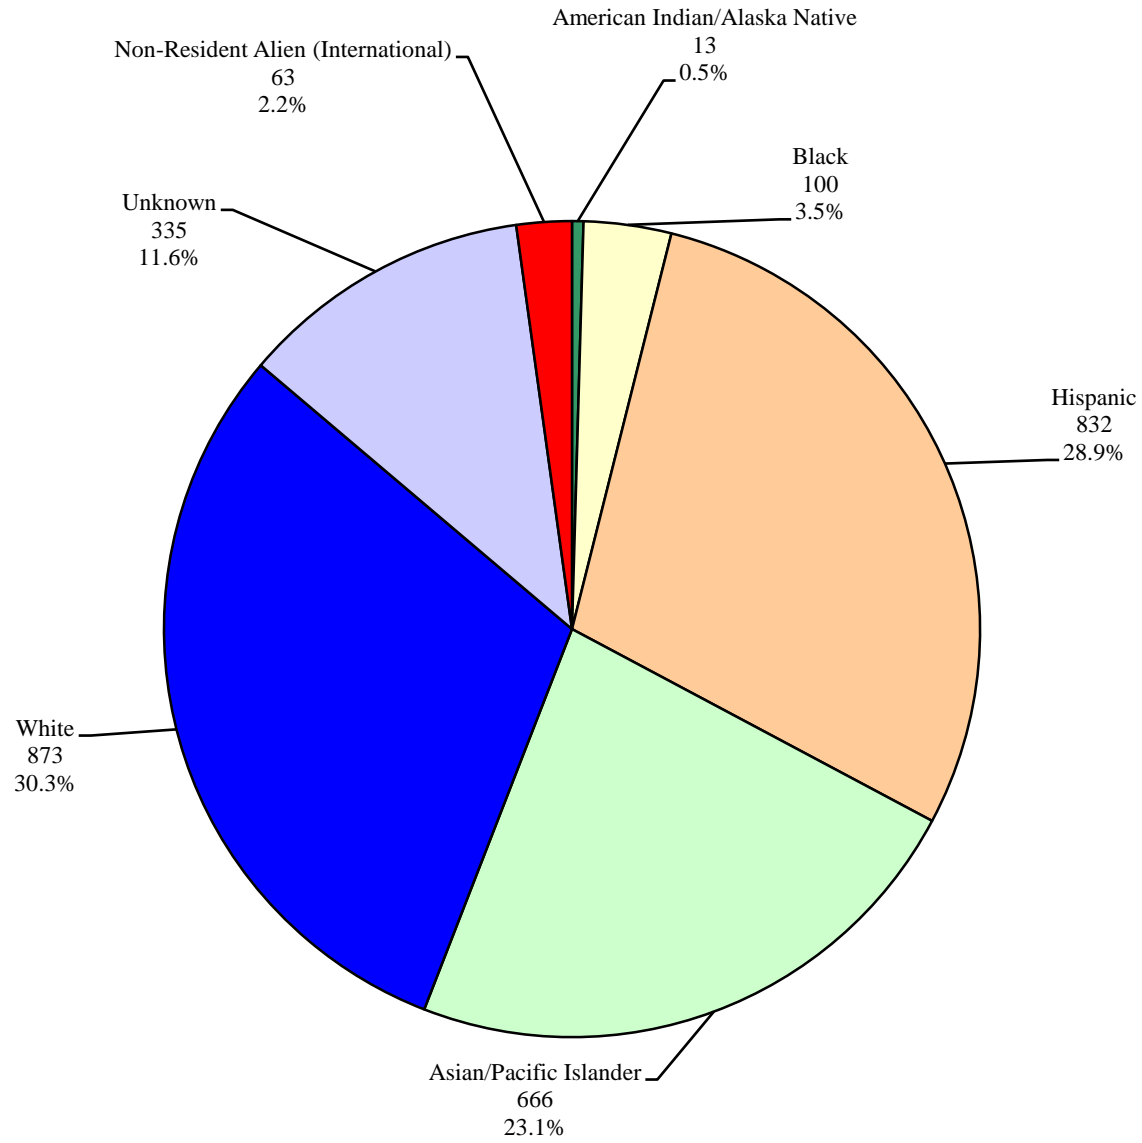

California State University, Fullerton
Institutional Research and Analytical Studies
Percent Distribution of Student Ethnicity
Fall 2001 Universitywide

California State University, Fullerton
Institutional Research and Analytical Studies
Percent Distribution of Student Ethnicity
Fall 2001 First-time Freshmen

California State University, Fullerton
Institutional Research and Analytical Studies
Percent Distribution of Student Ethnicity
Fall 2001 Undergraduate Transfers

California State University, Fullerton
Institutional Research and Analytical Studies
Percent Distribution of Student Ethnicity
Fall 2001 Undergraduates