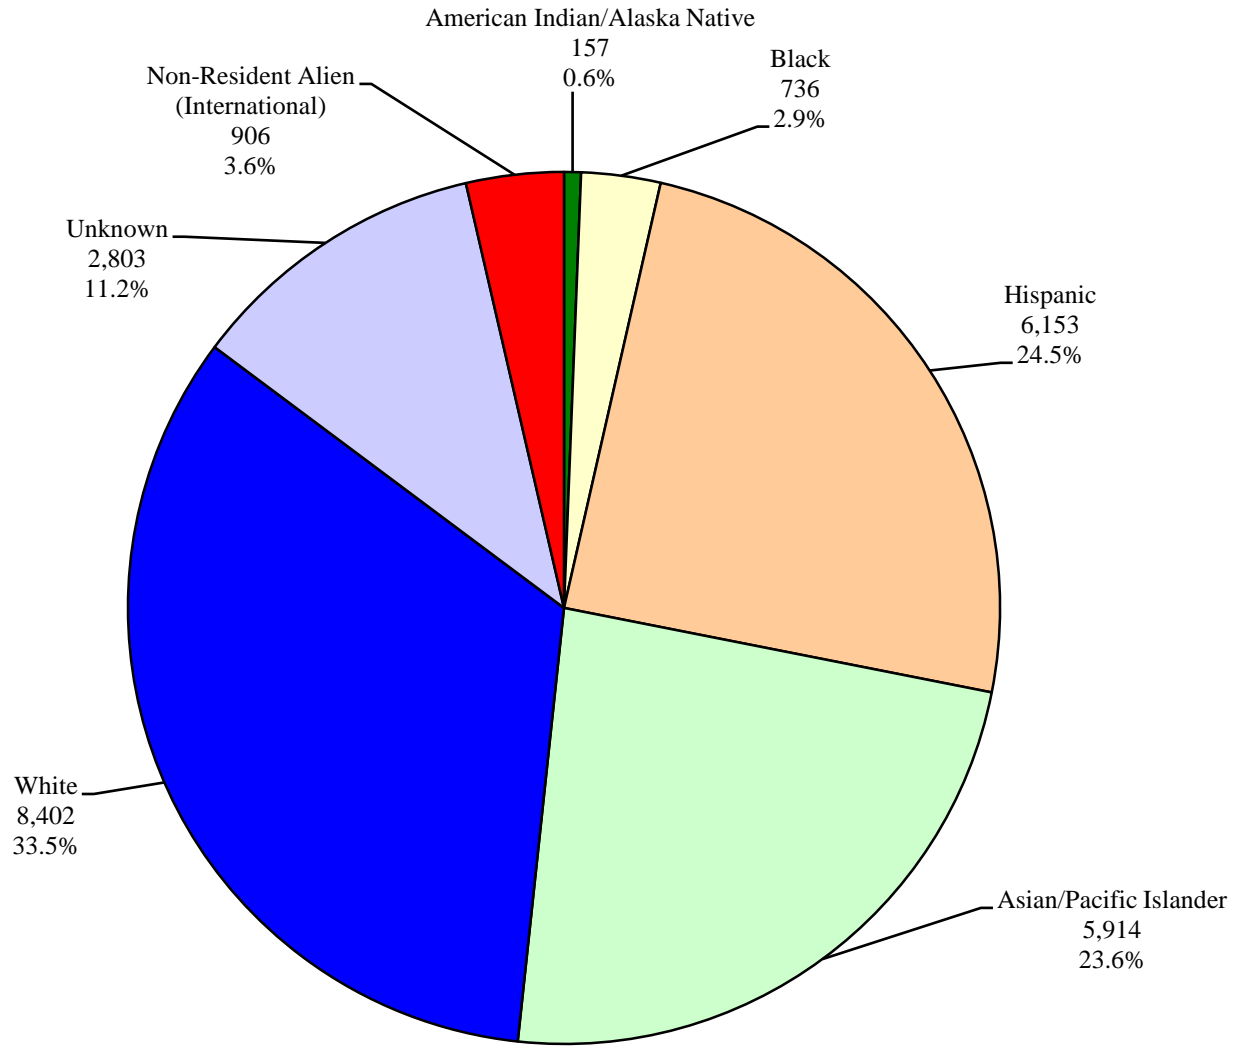

California State University, Fullerton
Institutional Research and Analytical Studies
Percent Distribution of Student Ethnicity
Fall 2001 Universitywide

California State University, Fullerton
Institutional Research and Analytical Studies
Percent Distribution of Student Ethnicity
Fall 2001 First-time Freshmen

California State University, Fullerton
Institutional Research and Analytical Studies
Percent Distribution of Student Ethnicity
Fall 2001 Undergraduate Transfers

California State University, Fullerton
Institutional Research and Analytical Studies
Percent Distribution of Student Ethnicity
Fall 2001 Undergraduates