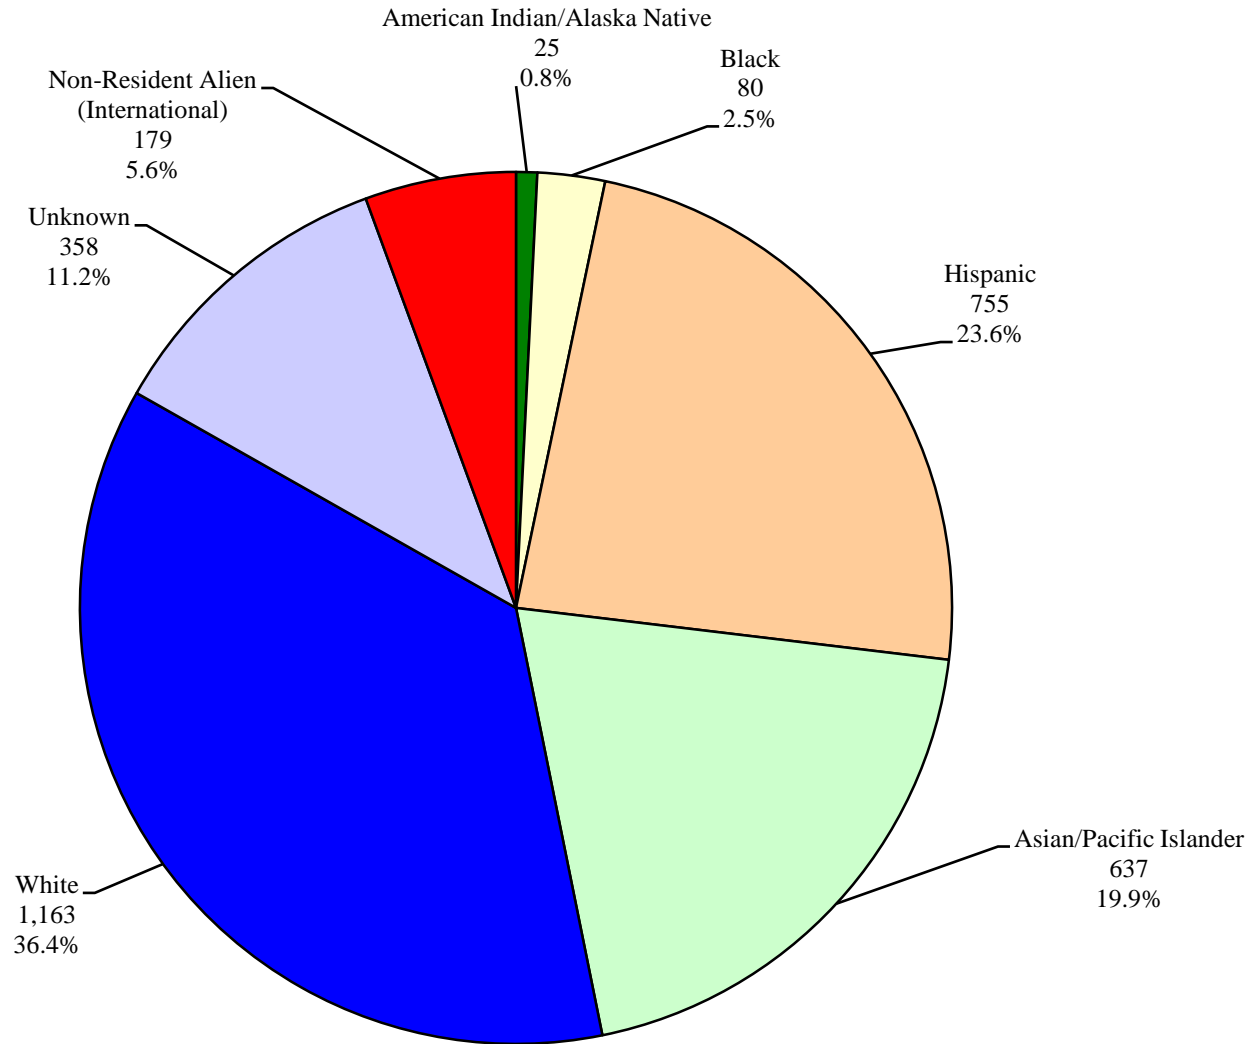

California State University, Fullerton
Institutional Research and Analytical Studies
Percent Distribution of Student Ethnicity
Fall 2001 Universitywide

California State University, Fullerton
Institutional Research and Analytical Studies
Percent Distribution of Student Ethnicity
Fall 2001 First-time Freshmen

California State University, Fullerton
Institutional Research and Analytical Studies
Percent Distribution of Student Ethnicity
Fall 2001 Undergraduate Transfers

California State University, Fullerton
Institutional Research and Analytical Studies
Percent Distribution of Student Ethnicity
Fall 2001 Undergraduates