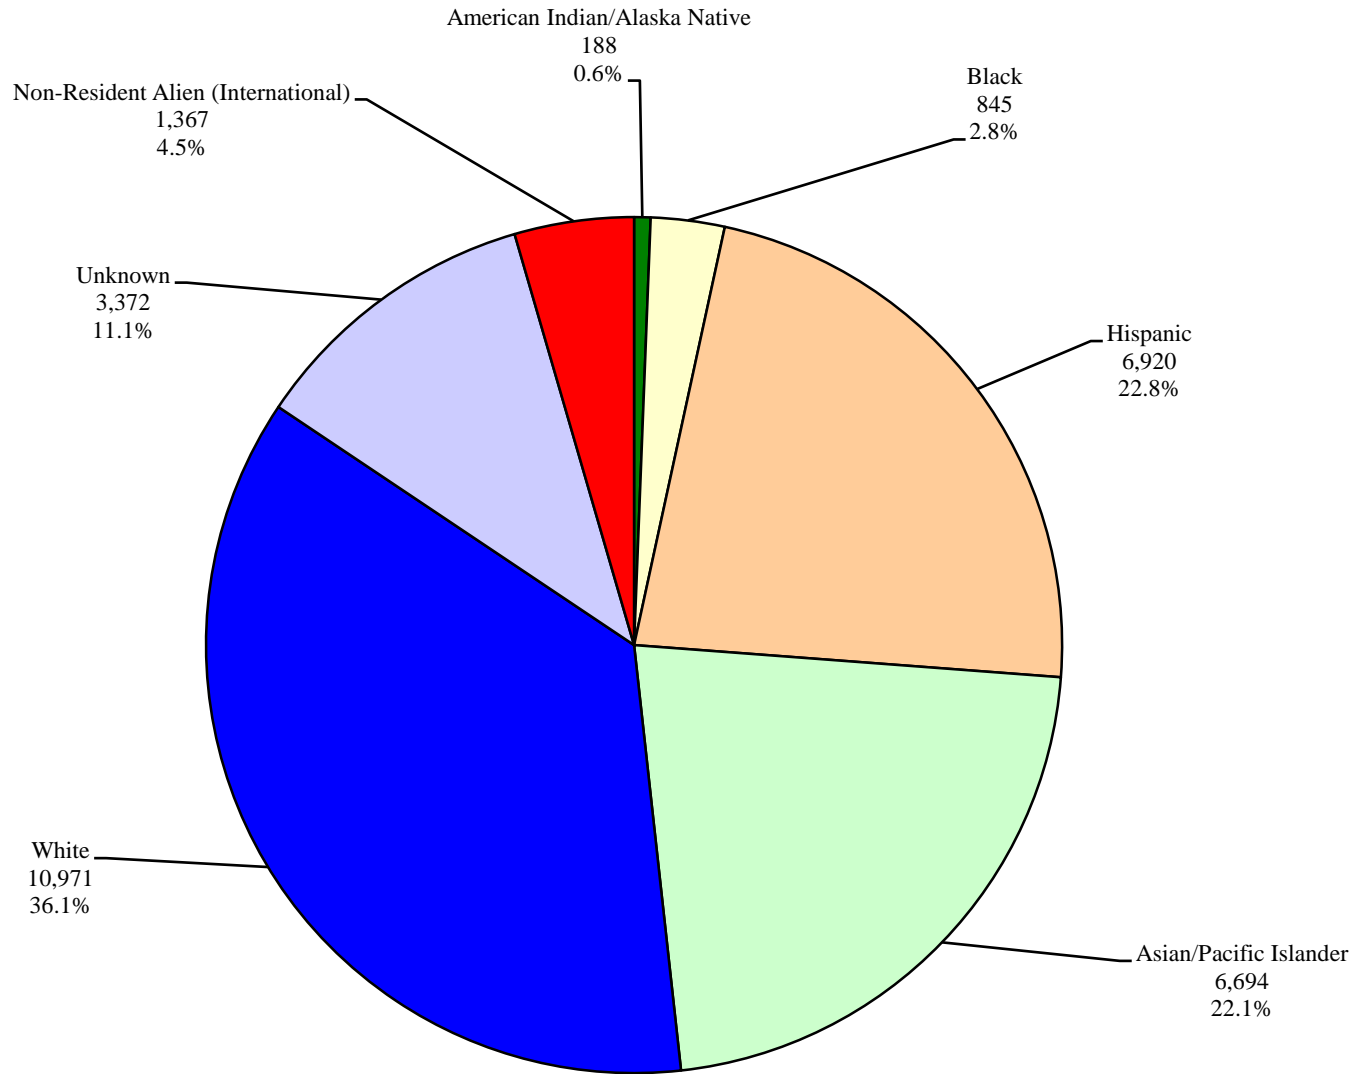

California State University, Fullerton
Institutional Research and Analytical Studies
Percent Distribution of Student Ethnicity
Fall 2001 Universitywide

California State University, Fullerton
Institutional Research and Analytical Studies
Percent Distribution of Student Ethnicity
Fall 2001 First-time Freshmen

California State University, Fullerton
Institutional Research and Analytical Studies
Percent Distribution of Student Ethnicity
Fall 2001 Undergraduate Transfers

California State University, Fullerton
Institutional Research and Analytical Studies
Percent Distribution of Student Ethnicity
Fall 2001 Undergraduates