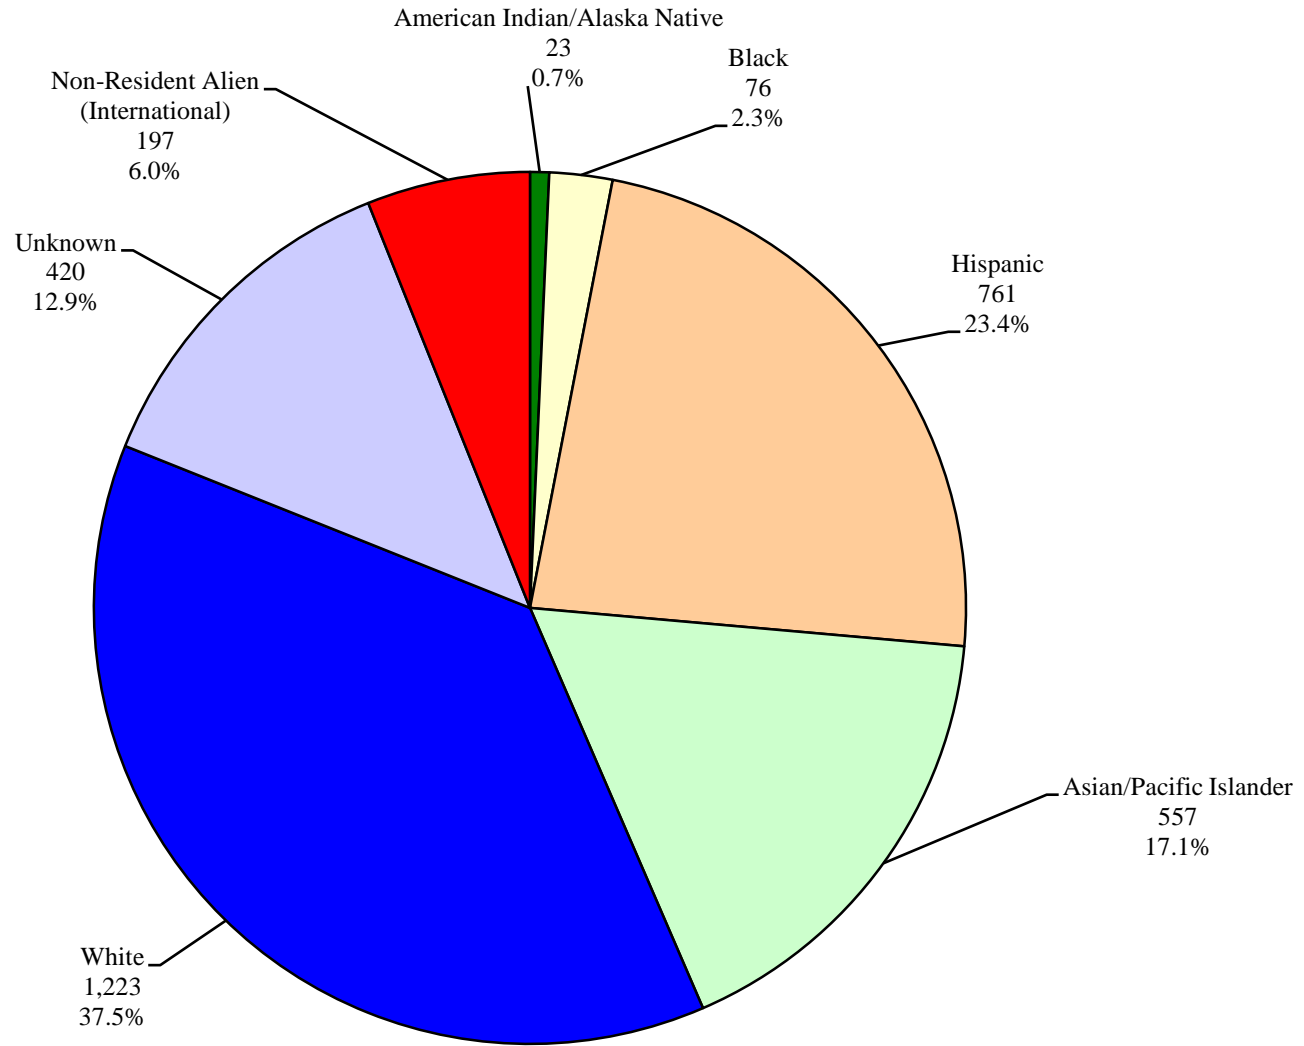

California State University, Fullerton  
Institutional Research and Analytical Studies  
Percent Distribution of Student Ethnicity  
Fall 2002 Universitywide

California State University, Fullerton  
Institutional Research and Analytical Studies  
Percent Distribution of Student Ethnicity  
Fall 2002 First-time Freshmen

California State University, Fullerton  
Institutional Research and Analytical Studies  
Percent Distribution of Student Ethnicity  
Fall 2002 Undergraduate Transfers

California State University, Fullerton  
Institutional Research and Analytical Studies  
Percent Distribution of Student Ethnicity  
Fall 2002 Undergraduates