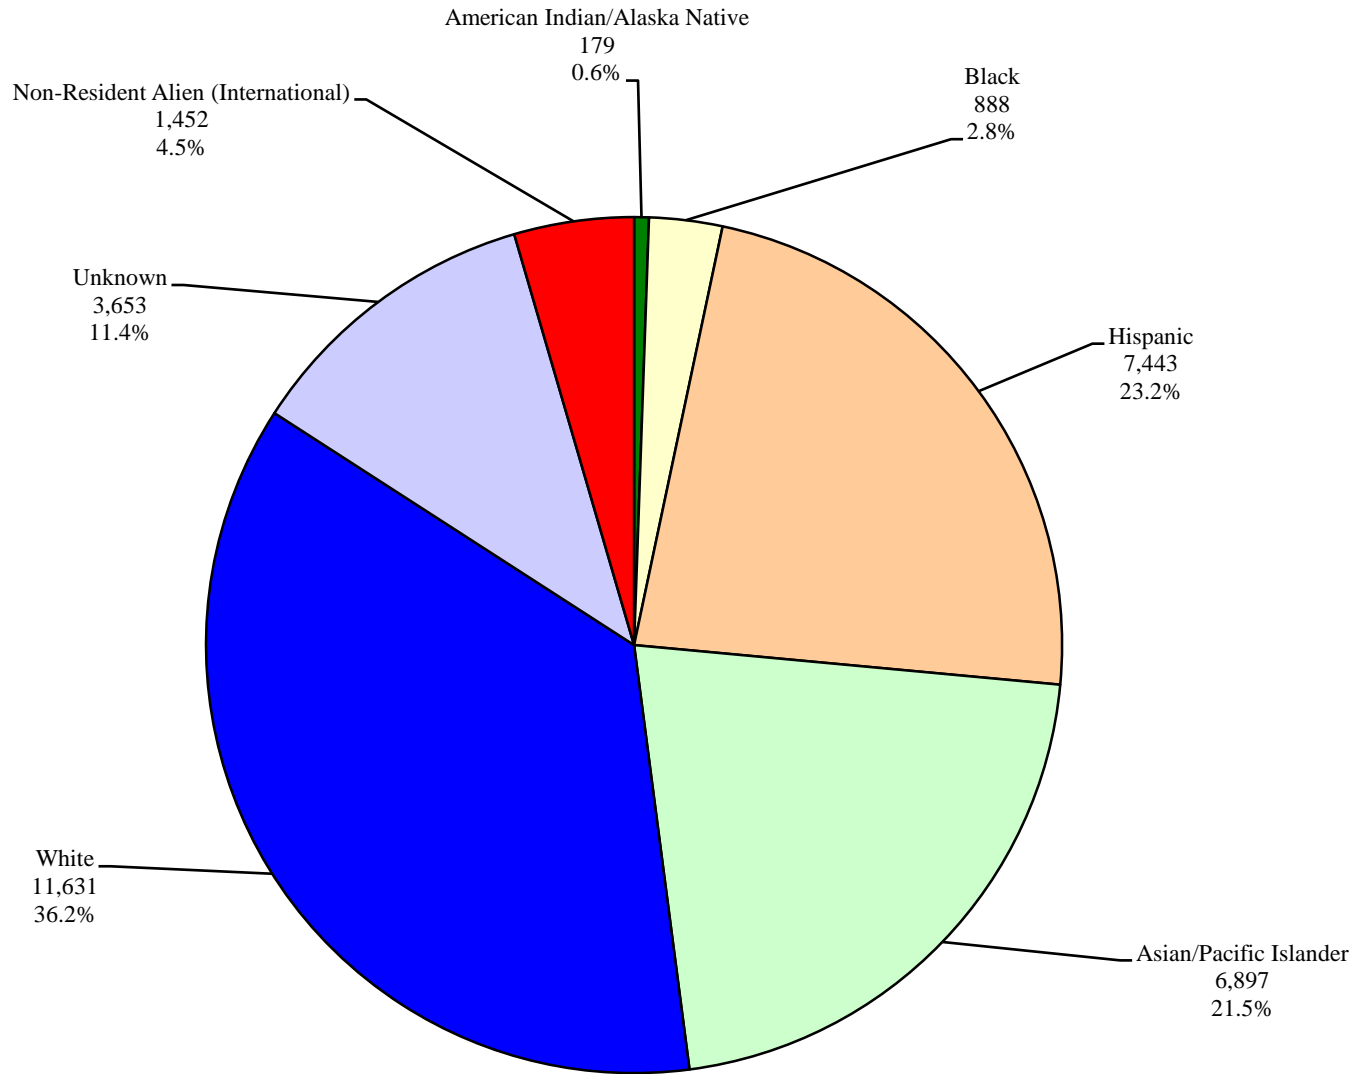

California State University, Fullerton  
Institutional Research and Analytical Studies  
Percent Distribution of Student Ethnicity  
Fall 2002 Universitywide

California State University, Fullerton  
Institutional Research and Analytical Studies  
Percent Distribution of Student Ethnicity  
Fall 2002 First-time Freshmen

California State University, Fullerton  
Institutional Research and Analytical Studies  
Percent Distribution of Student Ethnicity  
Fall 2002 Undergraduate Transfers

California State University, Fullerton  
Institutional Research and Analytical Studies  
Percent Distribution of Student Ethnicity  
Fall 2002 Undergraduates