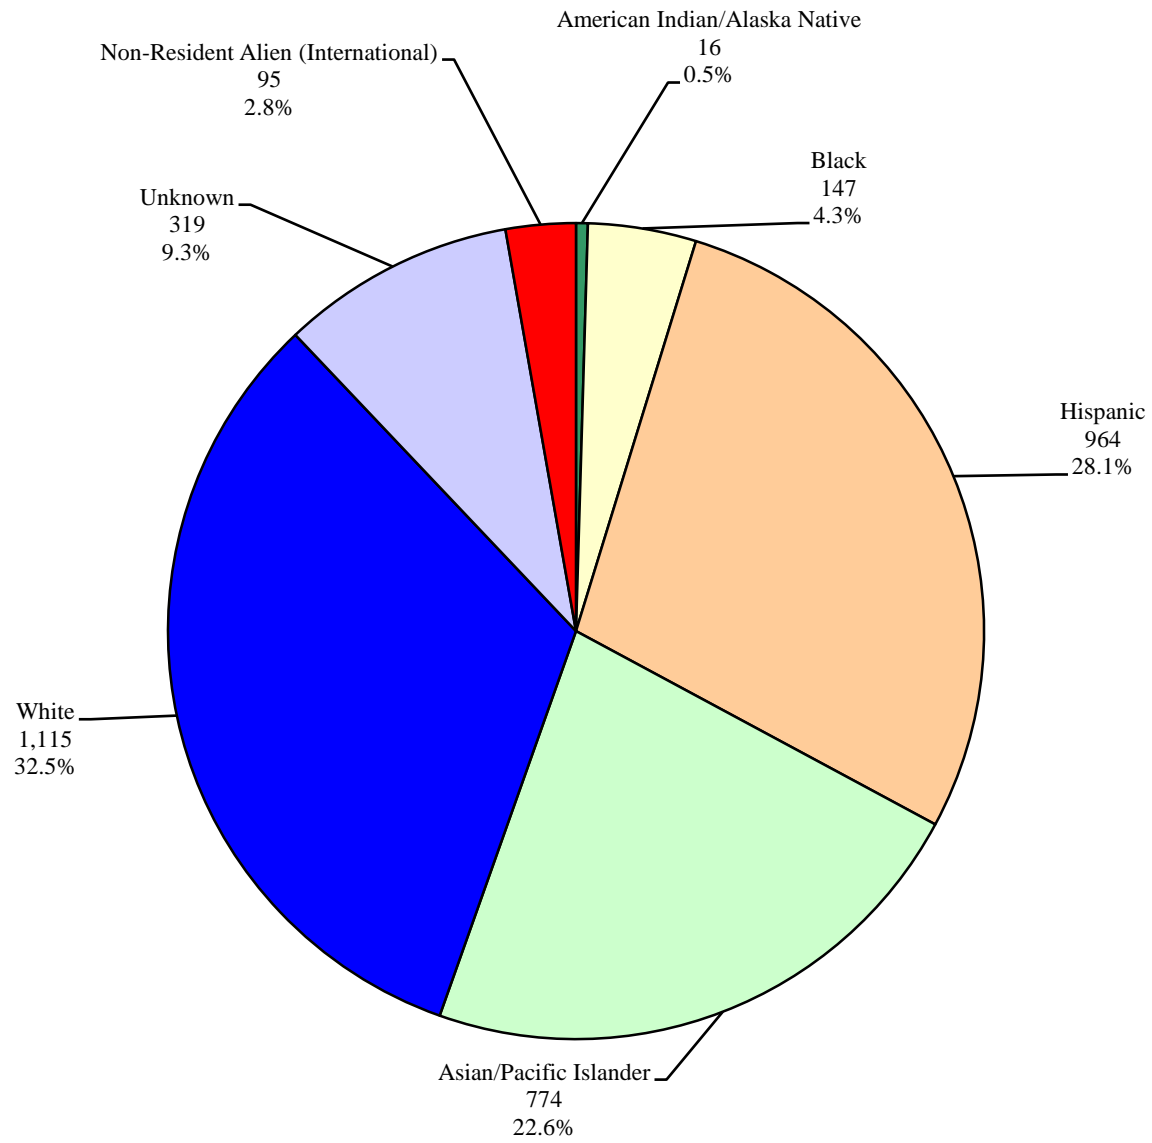

California State University, Fullerton  
Institutional Research and Analytical Studies  
Percent Distribution of Student Ethnicity  
Fall 2002 Universitywide

California State University, Fullerton  
Institutional Research and Analytical Studies  
Percent Distribution of Student Ethnicity  
Fall 2002 First-time Freshmen

California State University, Fullerton  
Institutional Research and Analytical Studies  
Percent Distribution of Student Ethnicity  
Fall 2002 Undergraduate Transfers

California State University, Fullerton  
Institutional Research and Analytical Studies  
Percent Distribution of Student Ethnicity  
Fall 2002 Undergraduates