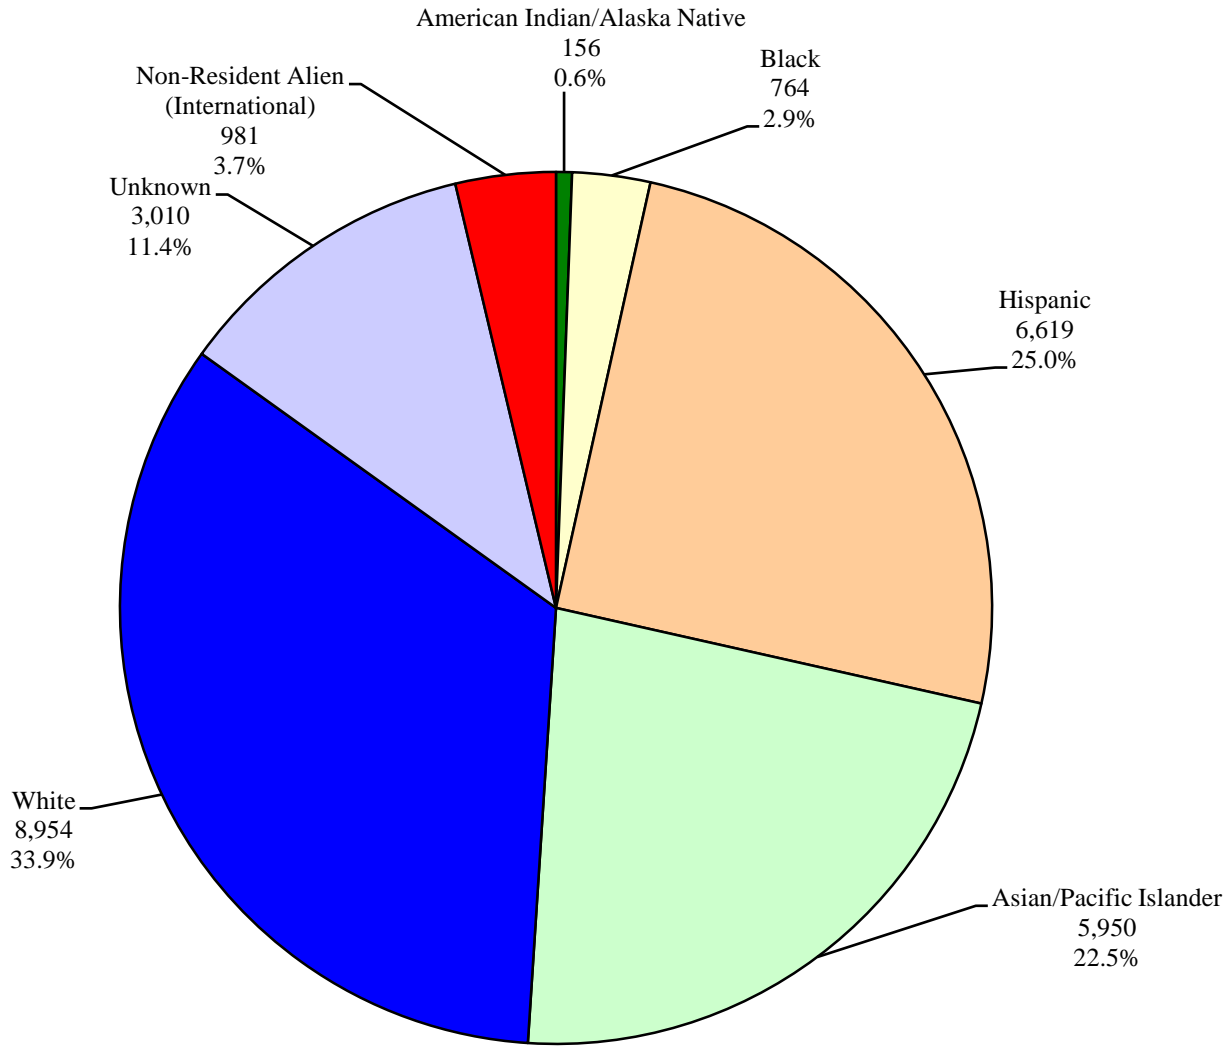

California State University, Fullerton  
Institutional Research and Analytical Studies  
Percent Distribution of Student Ethnicity  
Fall 2002 Universitywide

California State University, Fullerton  
Institutional Research and Analytical Studies  
Percent Distribution of Student Ethnicity  
Fall 2002 First-time Freshmen

California State University, Fullerton  
Institutional Research and Analytical Studies  
Percent Distribution of Student Ethnicity  
Fall 2002 Undergraduate Transfers

California State University, Fullerton  
Institutional Research and Analytical Studies  
Percent Distribution of Student Ethnicity  
Fall 2002 Undergraduates