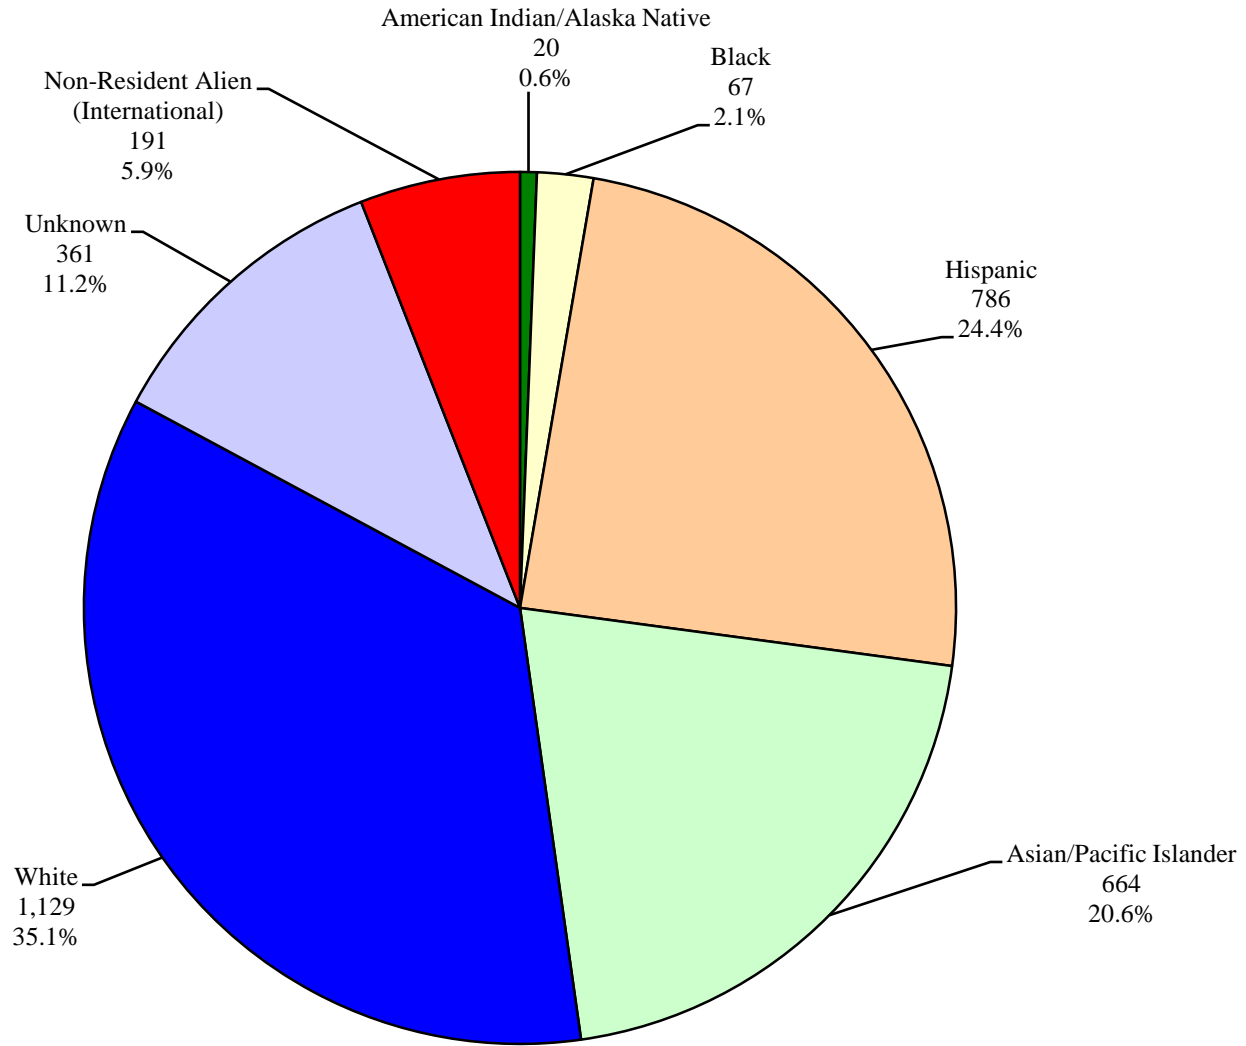

California State University, Fullerton
Institutional Research and Analytical Studies
Percent Distribution of Student Ethnicity
Fall 2003 Universitywide

California State University, Fullerton
Institutional Research and Analytical Studies
Percent Distribution of Student Ethnicity
Fall 2003 First-time Freshmen

California State University, Fullerton
Institutional Research and Analytical Studies
Percent Distribution of Student Ethnicity
Fall 2003 Undergraduate Transfers

California State University, Fullerton
Institutional Research and Analytical Studies
Percent Distribution of Student Ethnicity
Fall 2003 Undergraduates