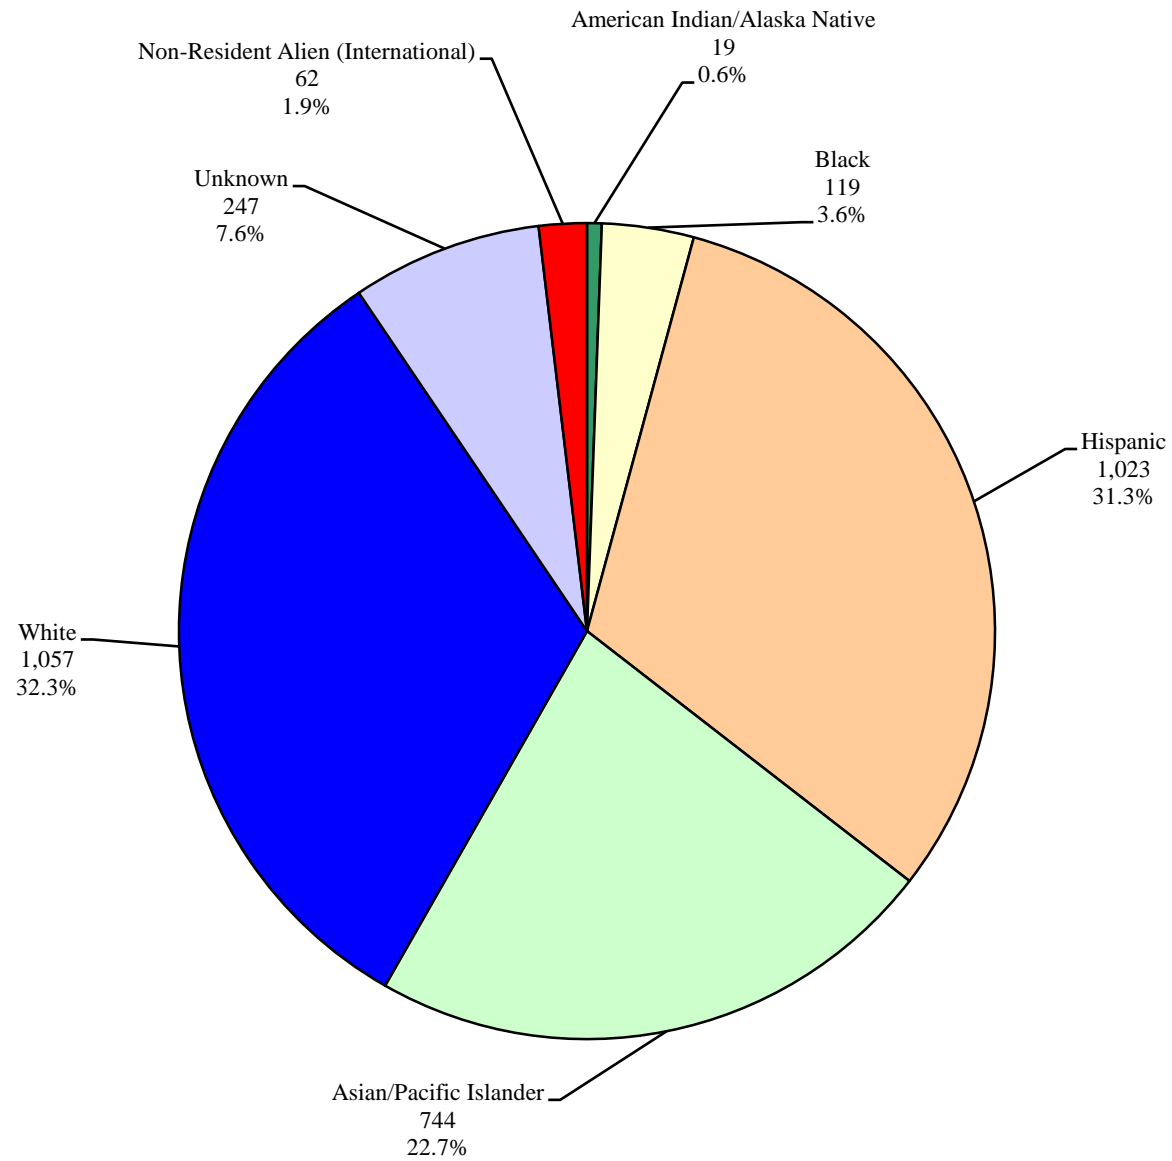

California State University, Fullerton
Institutional Research and Analytical Studies
Percent Distribution of Student Ethnicity
Fall 2003 Universitywide

California State University, Fullerton
Institutional Research and Analytical Studies
Percent Distribution of Student Ethnicity
Fall 2003 First-time Freshmen

California State University, Fullerton
Institutional Research and Analytical Studies
Percent Distribution of Student Ethnicity
Fall 2003 Undergraduate Transfers

California State University, Fullerton
Institutional Research and Analytical Studies
Percent Distribution of Student Ethnicity
Fall 2003 Undergraduates