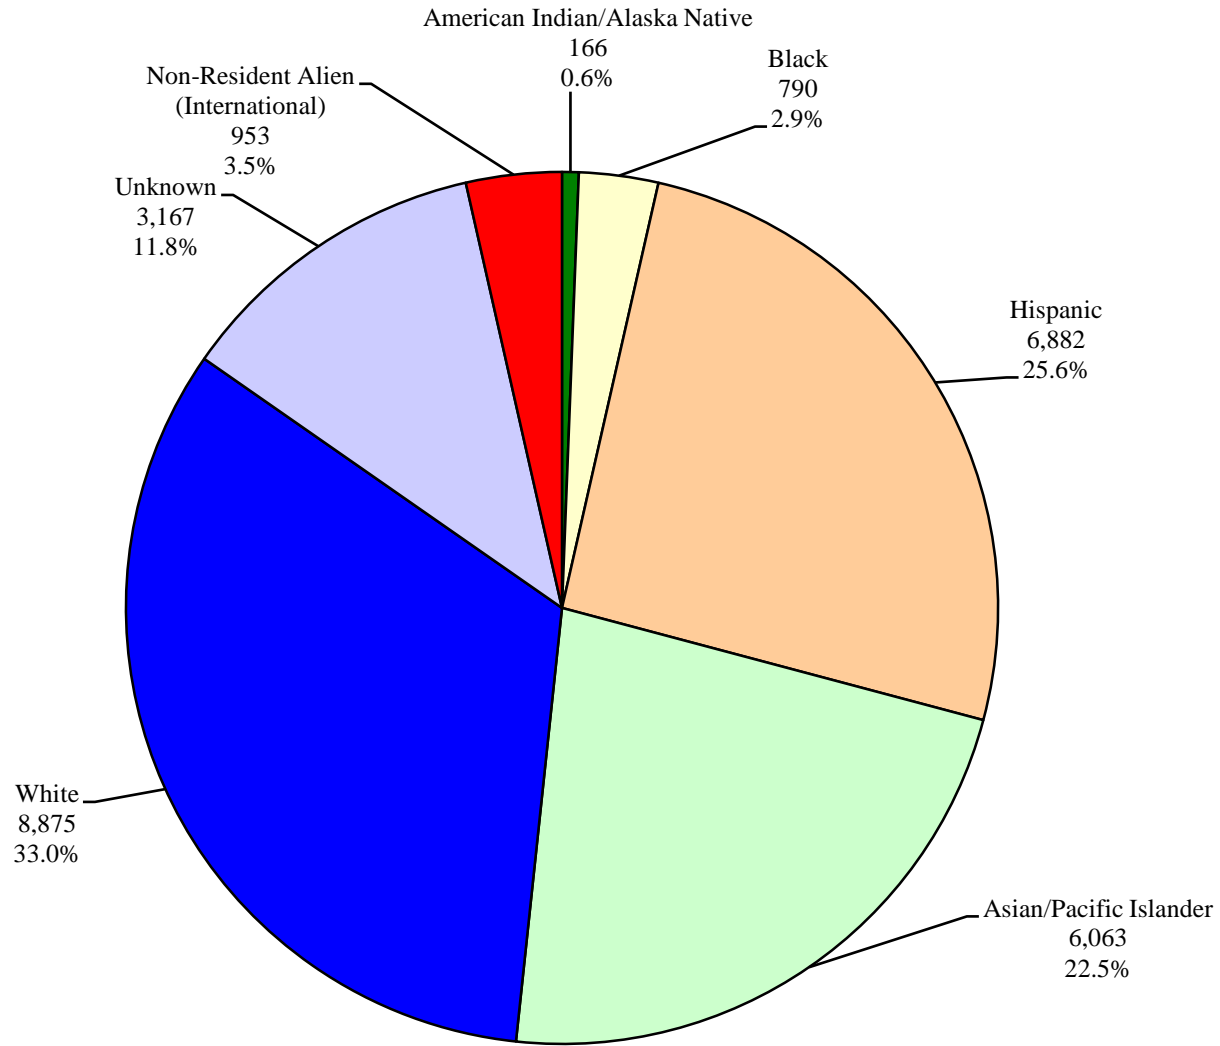

California State University, Fullerton
Institutional Research and Analytical Studies
Percent Distribution of Student Ethnicity
Fall 2003 Universitywide

California State University, Fullerton
Institutional Research and Analytical Studies
Percent Distribution of Student Ethnicity
Fall 2003 First-time Freshmen

California State University, Fullerton
Institutional Research and Analytical Studies
Percent Distribution of Student Ethnicity
Fall 2003 Undergraduate Transfers

California State University, Fullerton
Institutional Research and Analytical Studies
Percent Distribution of Student Ethnicity
Fall 2003 Undergraduates