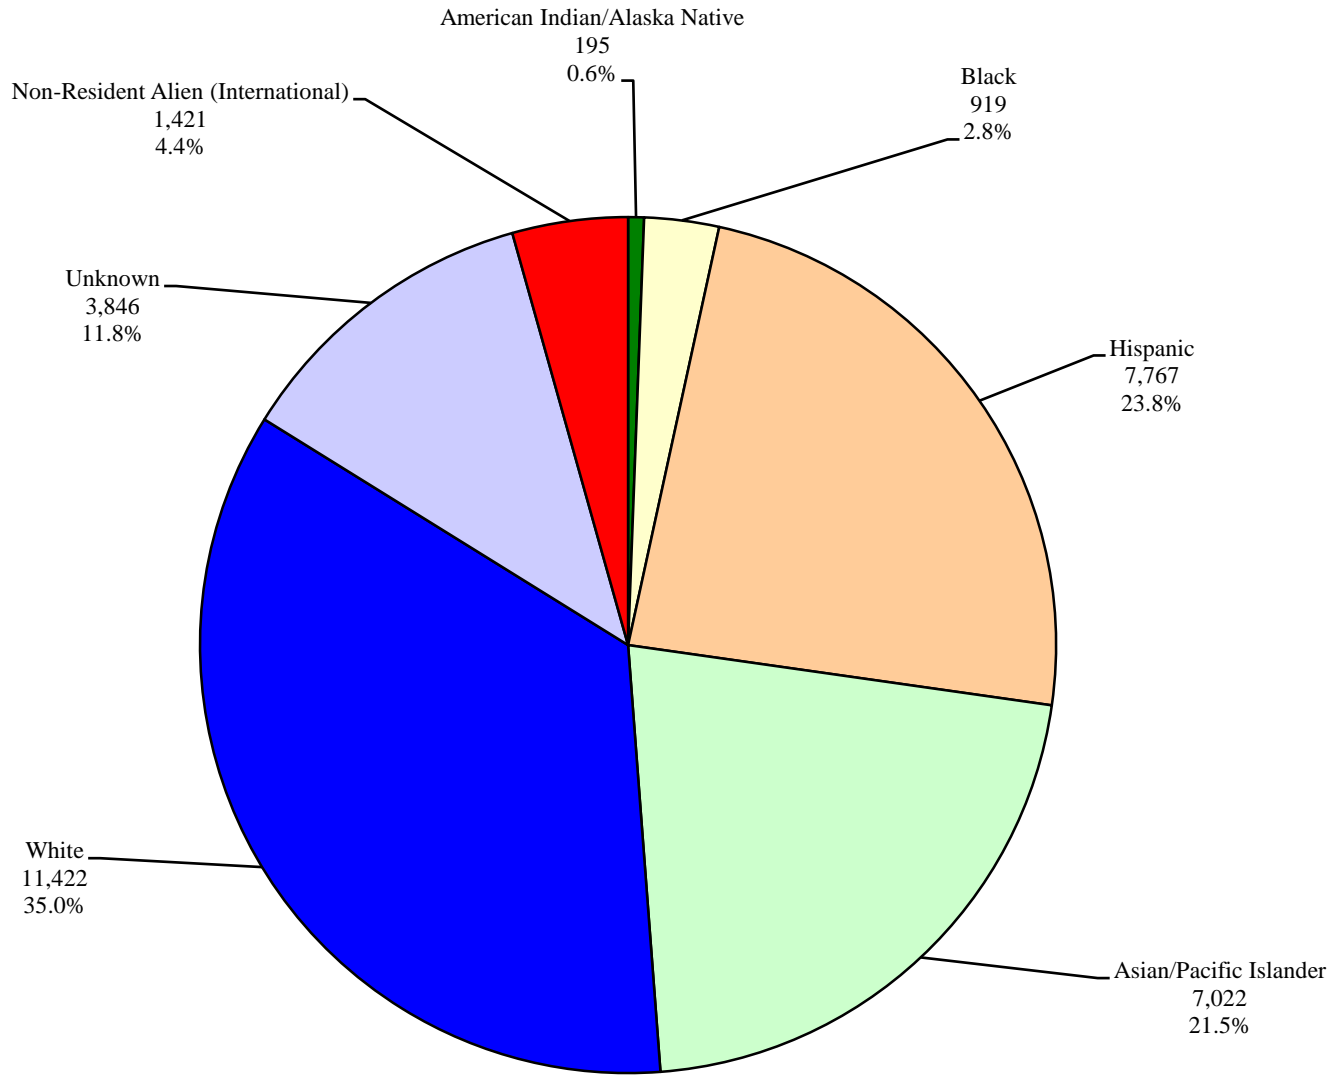

California State University, Fullerton
Institutional Research and Analytical Studies
Percent Distribution of Student Ethnicity
Fall 2003 Universitywide

California State University, Fullerton
Institutional Research and Analytical Studies
Percent Distribution of Student Ethnicity
Fall 2003 First-time Freshmen

California State University, Fullerton
Institutional Research and Analytical Studies
Percent Distribution of Student Ethnicity
Fall 2003 Undergraduate Transfers

California State University, Fullerton
Institutional Research and Analytical Studies
Percent Distribution of Student Ethnicity
Fall 2003 Undergraduates