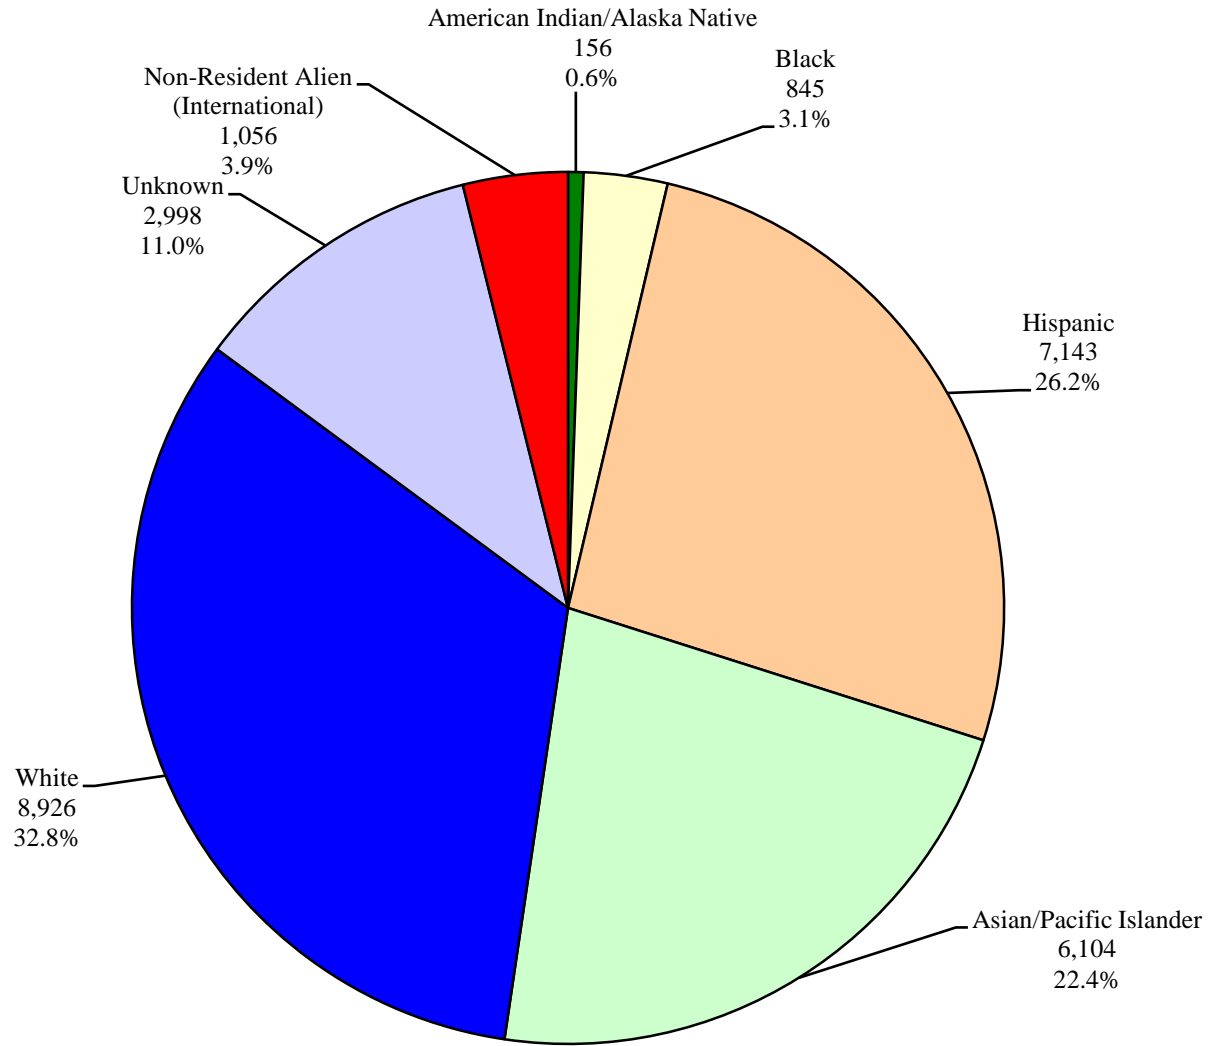

California State University, Fullerton
Institutional Research and Analytical Studies
Percent Distribution of Student Ethnicity
Fall 2004 Universitywide

California State University, Fullerton
Institutional Research and Analytical Studies
Percent Distribution of Student Ethnicity
Fall 2004 First-time Freshmen

California State University, Fullerton
Institutional Research and Analytical Studies
Percent Distribution of Student Ethnicity
Fall 2004 Undergraduate Transfers

California State University, Fullerton
Institutional Research and Analytical Studies
Percent Distribution of Student Ethnicity
Fall 2004 Undergraduates