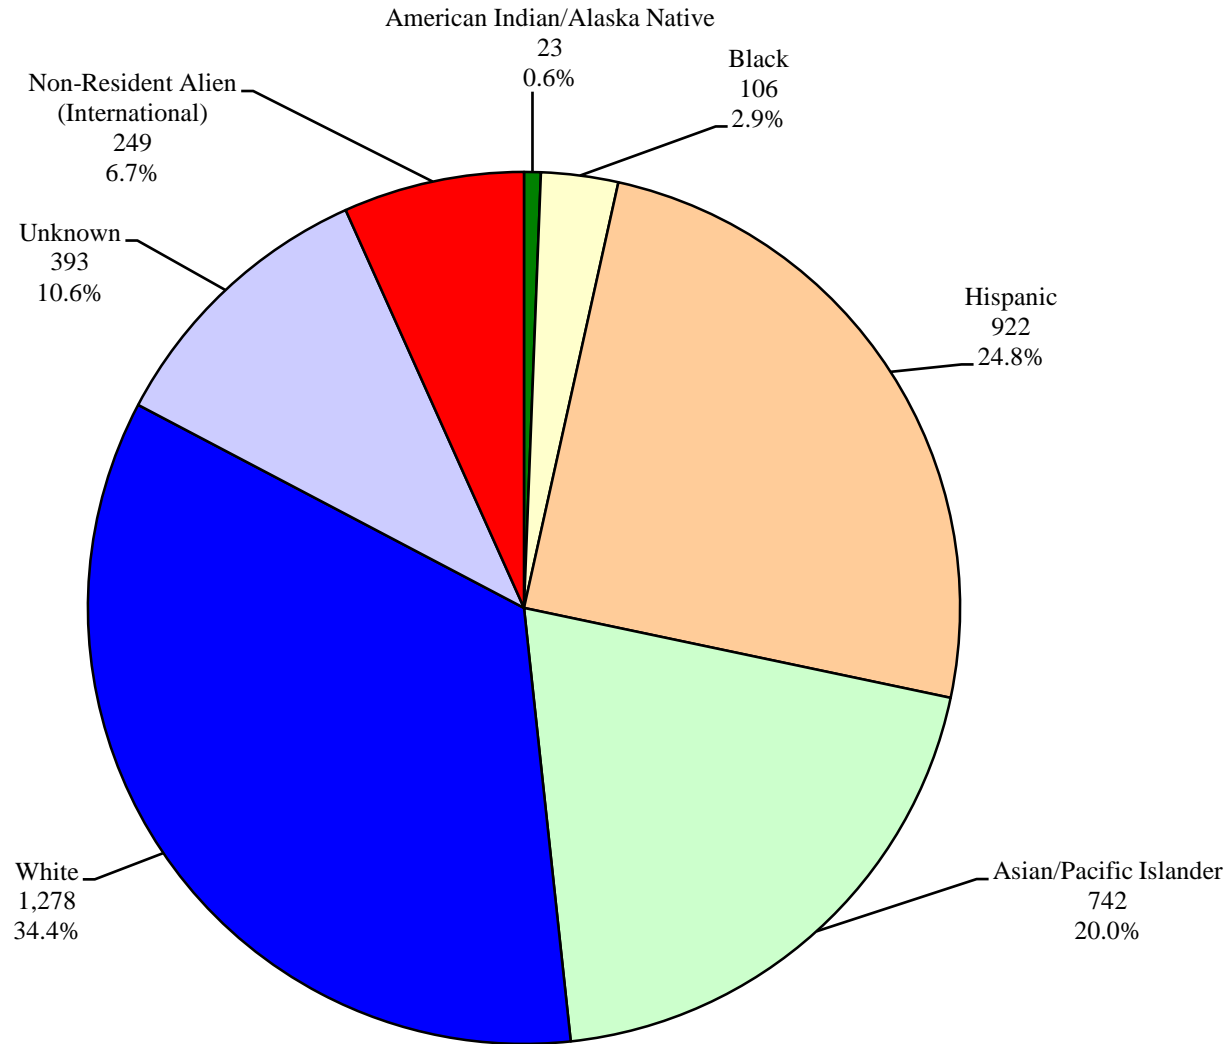

California State University, Fullerton
Institutional Research and Analytical Studies
Percent Distribution of Student Ethnicity
Fall 2004 Universitywide

California State University, Fullerton
Institutional Research and Analytical Studies
Percent Distribution of Student Ethnicity
Fall 2004 First-time Freshmen

California State University, Fullerton
Institutional Research and Analytical Studies
Percent Distribution of Student Ethnicity
Fall 2004 Undergraduate Transfers

California State University, Fullerton
Institutional Research and Analytical Studies
Percent Distribution of Student Ethnicity
Fall 2004 Undergraduates