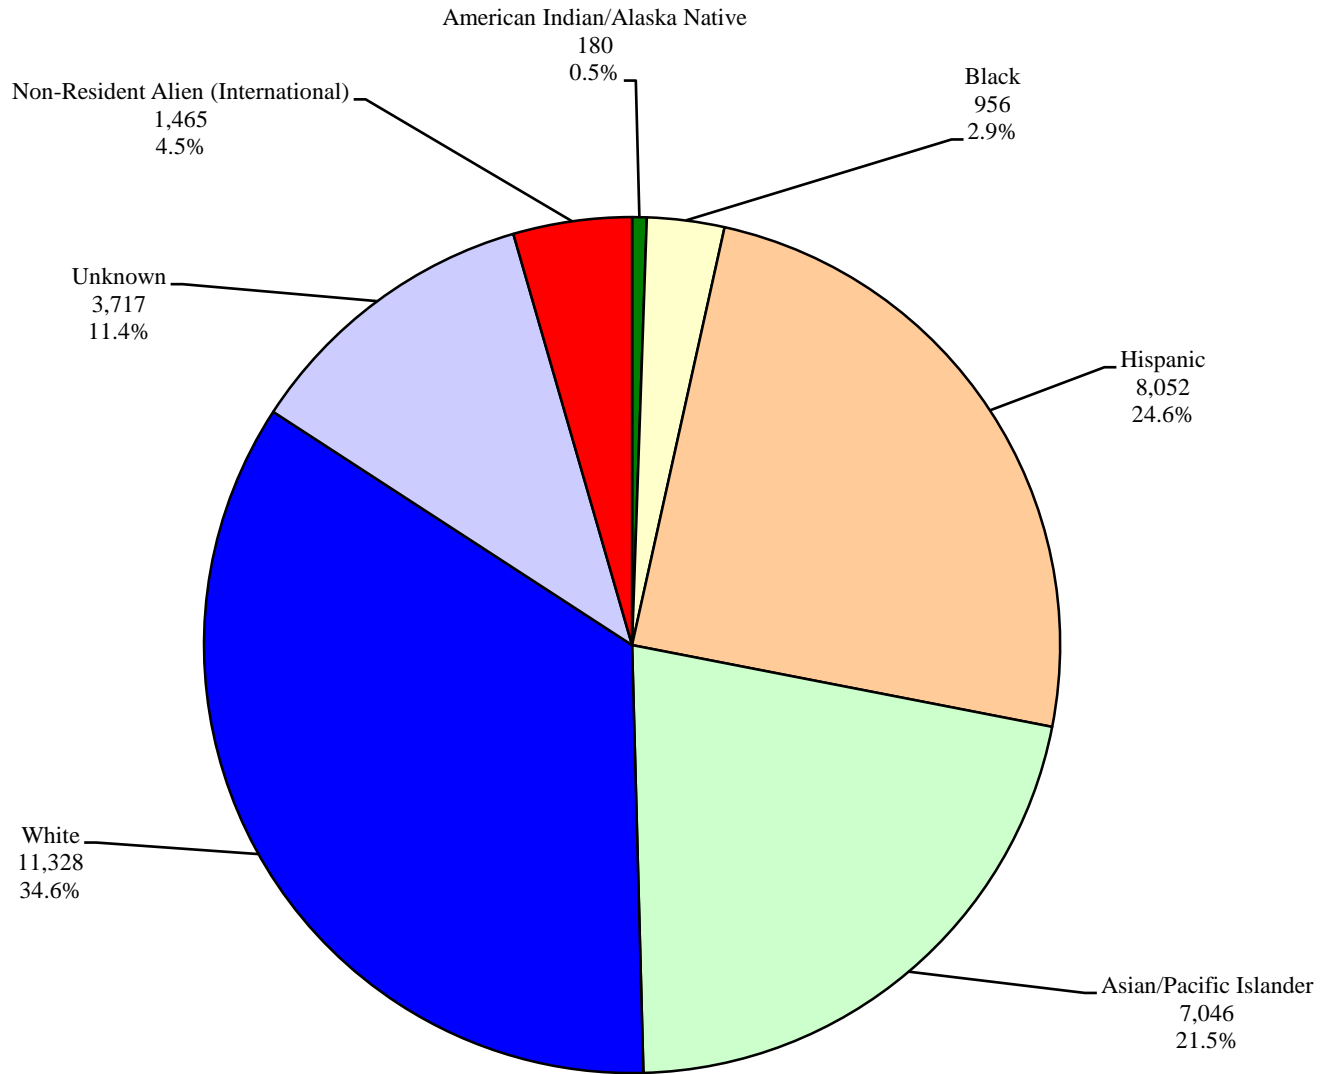

California State University, Fullerton
Institutional Research and Analytical Studies
Percent Distribution of Student Ethnicity
Fall 2004 Universitywide

California State University, Fullerton
Institutional Research and Analytical Studies
Percent Distribution of Student Ethnicity
Fall 2004 First-time Freshmen

California State University, Fullerton
Institutional Research and Analytical Studies
Percent Distribution of Student Ethnicity
Fall 2004 Undergraduate Transfers

California State University, Fullerton
Institutional Research and Analytical Studies
Percent Distribution of Student Ethnicity
Fall 2004 Undergraduates