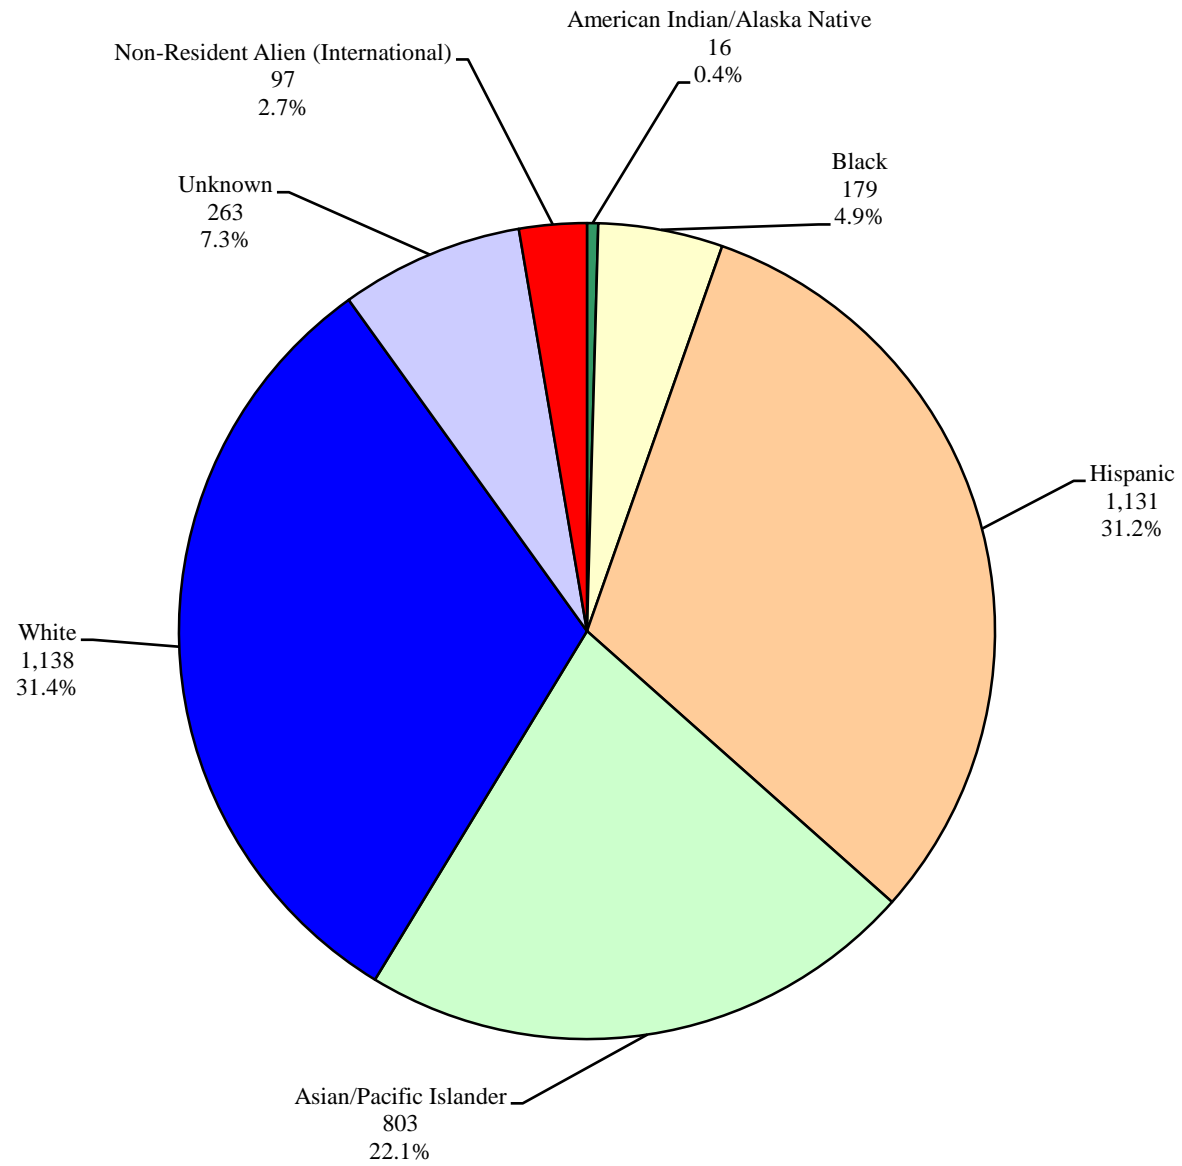

California State University, Fullerton
Institutional Research and Analytical Studies
Percent Distribution of Student Ethnicity
Fall 2004 Universitywide

California State University, Fullerton
Institutional Research and Analytical Studies
Percent Distribution of Student Ethnicity
Fall 2004 First-time Freshmen

California State University, Fullerton
Institutional Research and Analytical Studies
Percent Distribution of Student Ethnicity
Fall 2004 Undergraduate Transfers

California State University, Fullerton
Institutional Research and Analytical Studies
Percent Distribution of Student Ethnicity
Fall 2004 Undergraduates