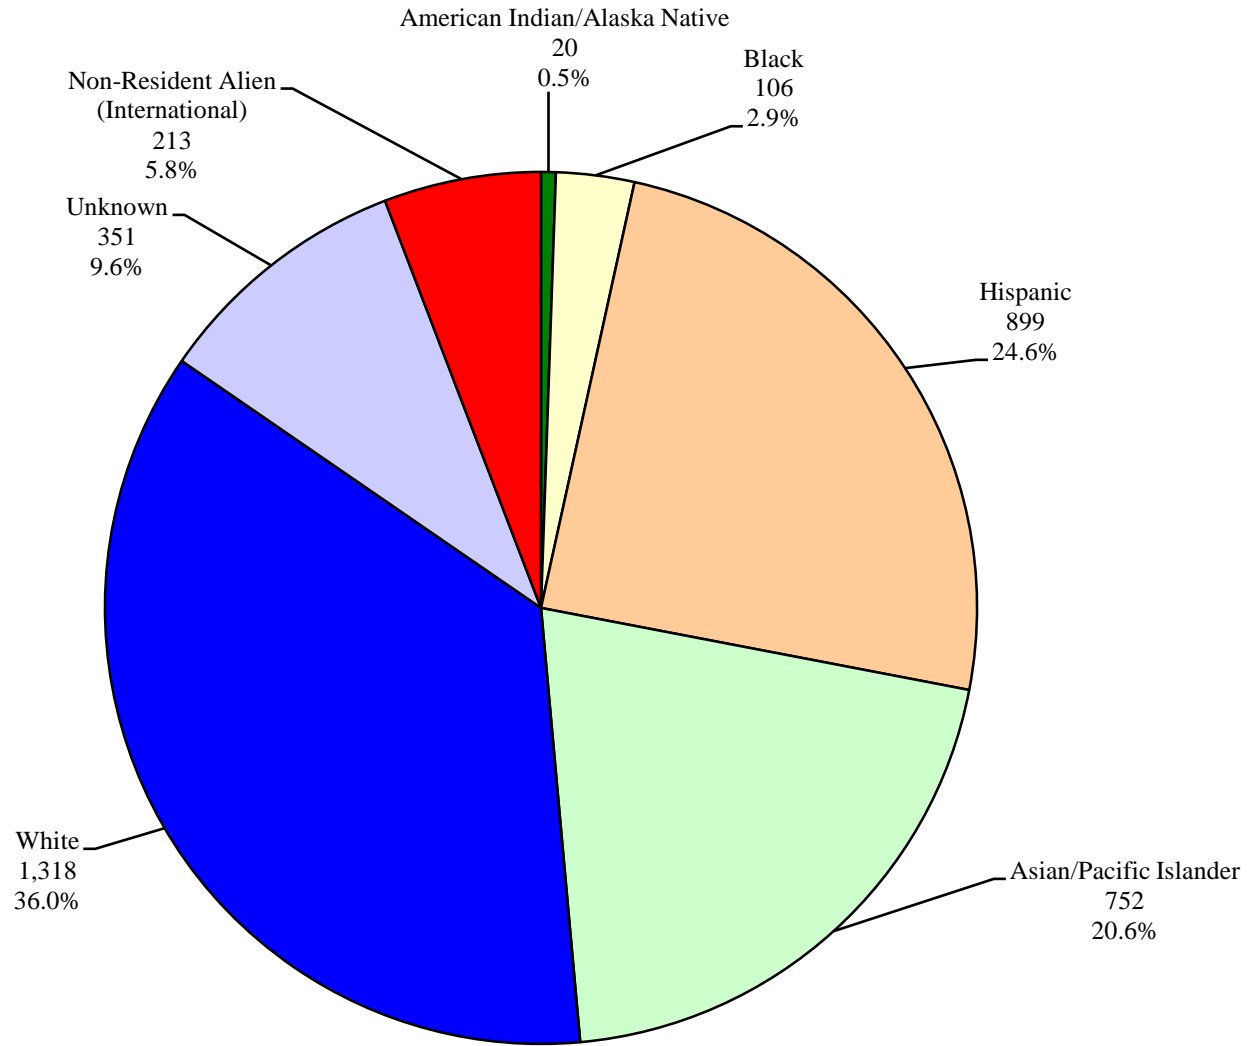

California State University, Fullerton
Institutional Research and Analytical Studies
Percent Distribution of Student Ethnicity
Fall 2005 Universitywide

California State University, Fullerton
Institutional Research and Analytical Studies
Percent Distribution of Student Ethnicity
Fall 2005 First-time Freshmen

California State University, Fullerton
Institutional Research and Analytical Studies
Percent Distribution of Student Ethnicity
Fall 2005 Undergraduate Transfers

California State University, Fullerton
Institutional Research and Analytical Studies
Percent Distribution of Student Ethnicity
Fall 2005 Undergraduates