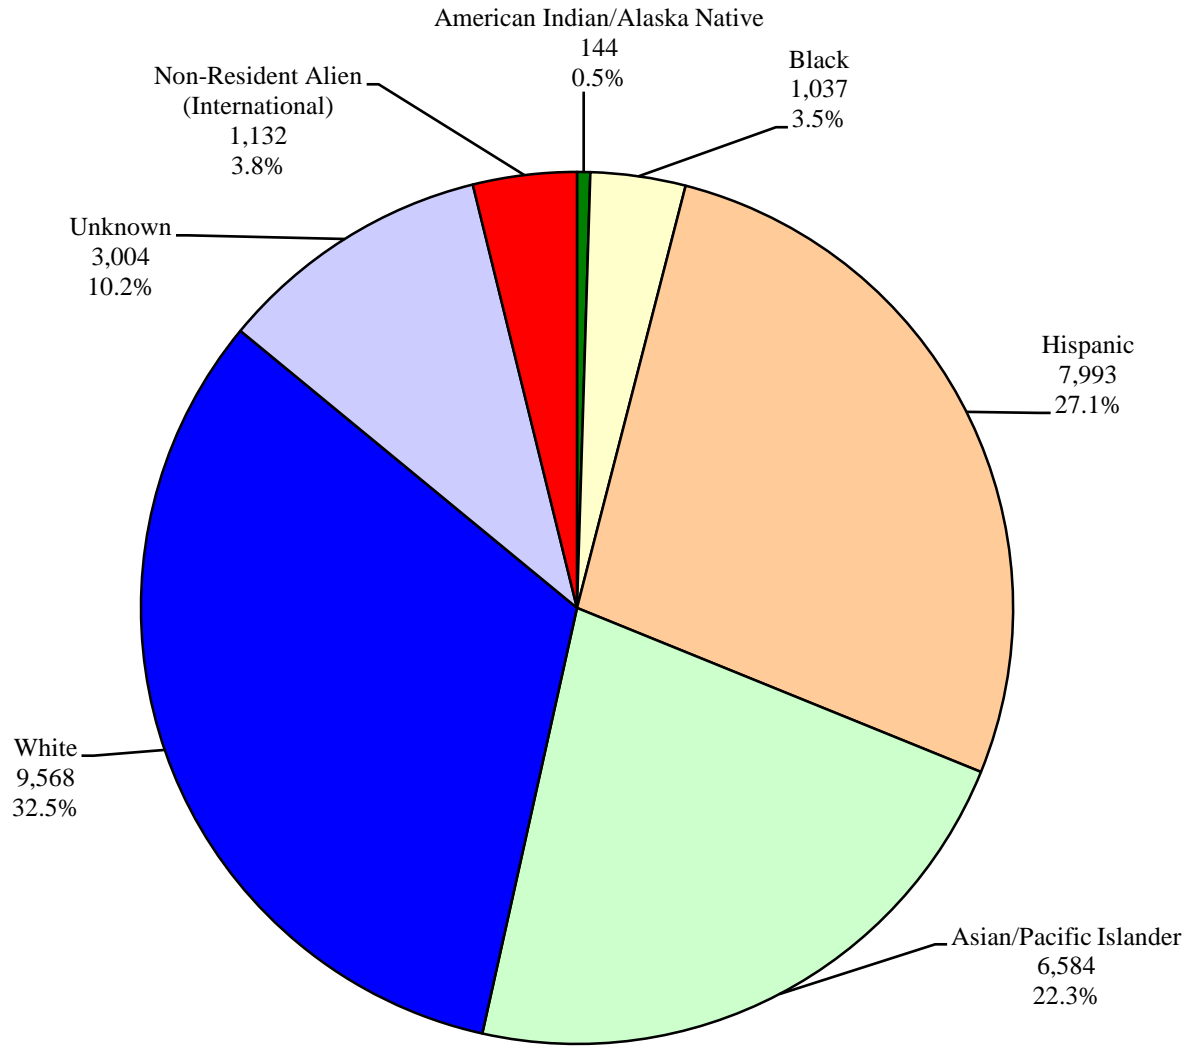

California State University, Fullerton
Institutional Research and Analytical Studies
Percent Distribution of Student Ethnicity
Fall 2005 Universitywide

California State University, Fullerton
Institutional Research and Analytical Studies
Percent Distribution of Student Ethnicity
Fall 2005 First-time Freshmen

California State University, Fullerton
Institutional Research and Analytical Studies
Percent Distribution of Student Ethnicity
Fall 2005 Undergraduate Transfers

California State University, Fullerton
Institutional Research and Analytical Studies
Percent Distribution of Student Ethnicity
Fall 2005 Undergraduates