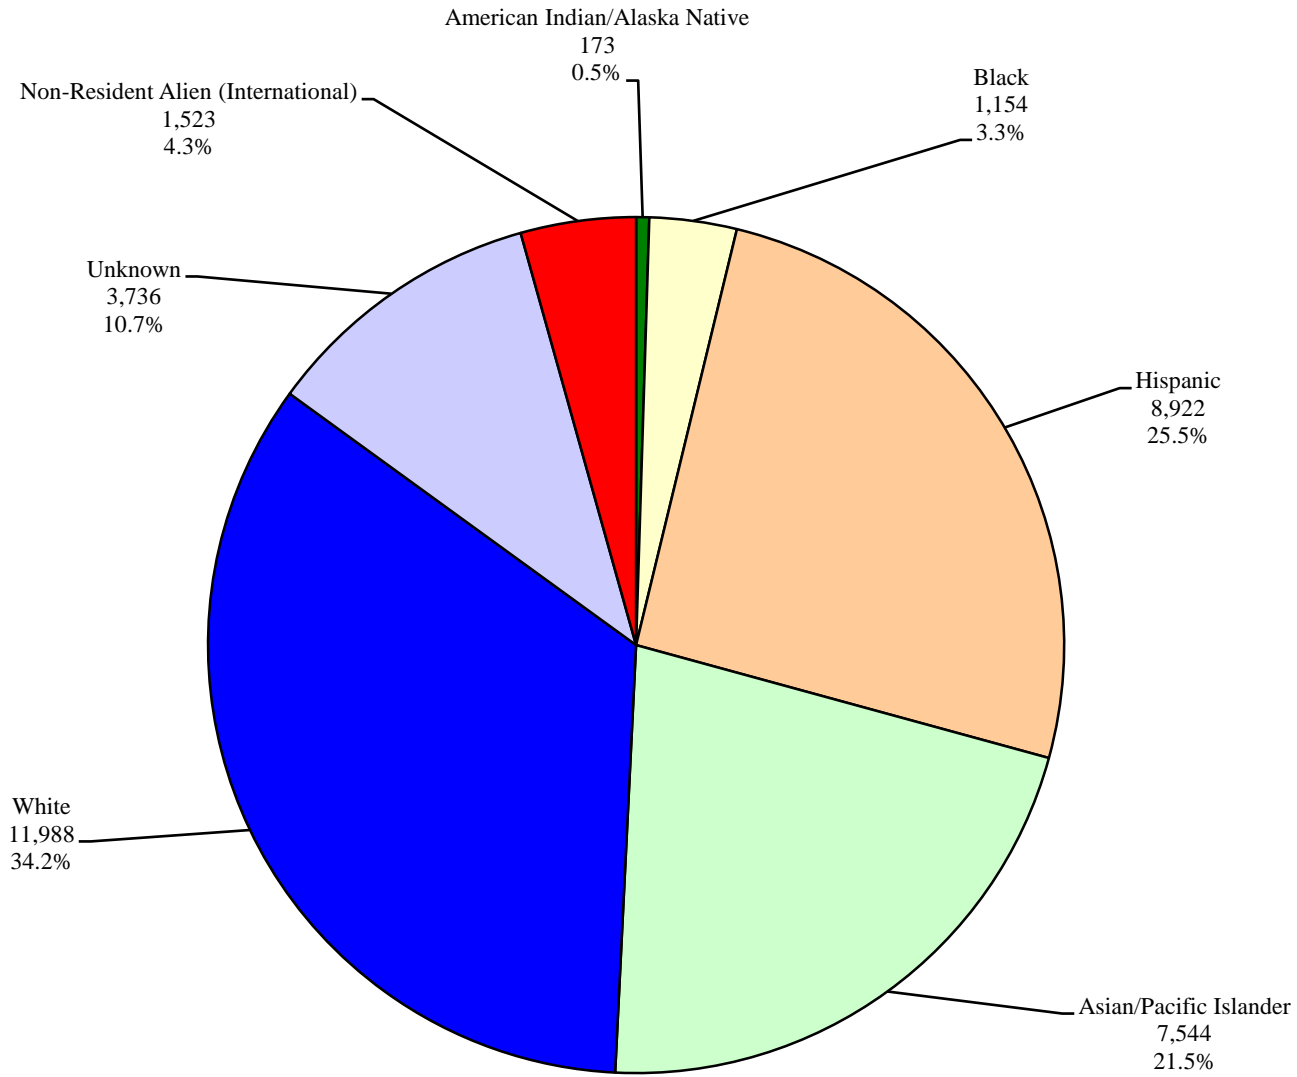

California State University, Fullerton
Institutional Research and Analytical Studies
Percent Distribution of Student Ethnicity
Fall 2005 Universitywide

California State University, Fullerton
Institutional Research and Analytical Studies
Percent Distribution of Student Ethnicity
Fall 2005 First-time Freshmen

California State University, Fullerton
Institutional Research and Analytical Studies
Percent Distribution of Student Ethnicity
Fall 2005 Undergraduate Transfers

California State University, Fullerton
Institutional Research and Analytical Studies
Percent Distribution of Student Ethnicity
Fall 2005 Undergraduates