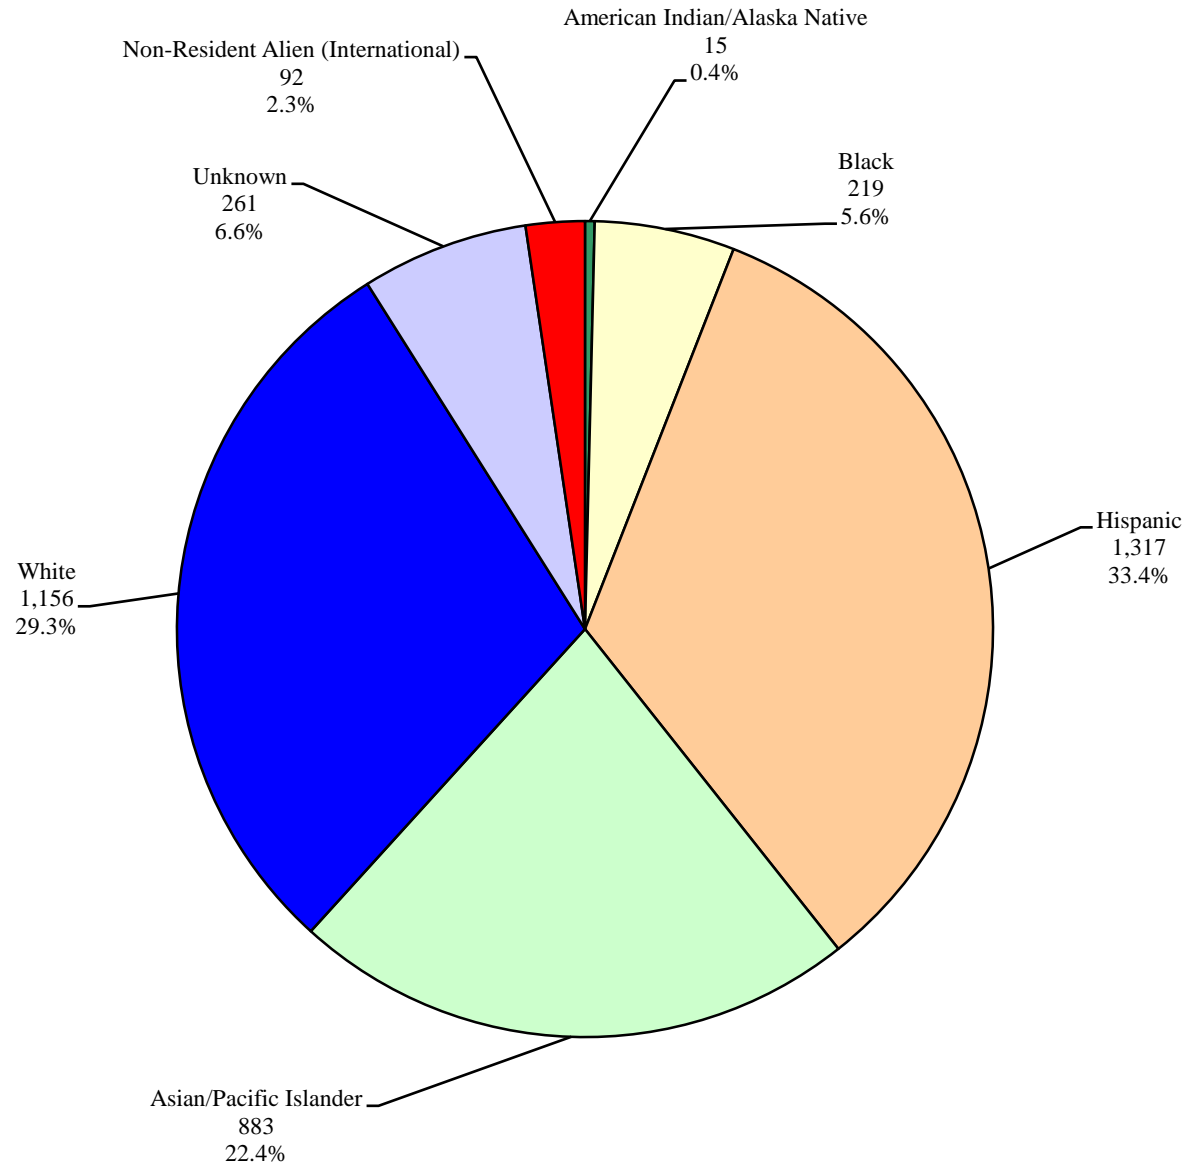

California State University, Fullerton
Institutional Research and Analytical Studies
Percent Distribution of Student Ethnicity
Fall 2005 Universitywide

California State University, Fullerton
Institutional Research and Analytical Studies
Percent Distribution of Student Ethnicity
Fall 2005 First-time Freshmen

California State University, Fullerton
Institutional Research and Analytical Studies
Percent Distribution of Student Ethnicity
Fall 2005 Undergraduate Transfers

California State University, Fullerton
Institutional Research and Analytical Studies
Percent Distribution of Student Ethnicity
Fall 2005 Undergraduates