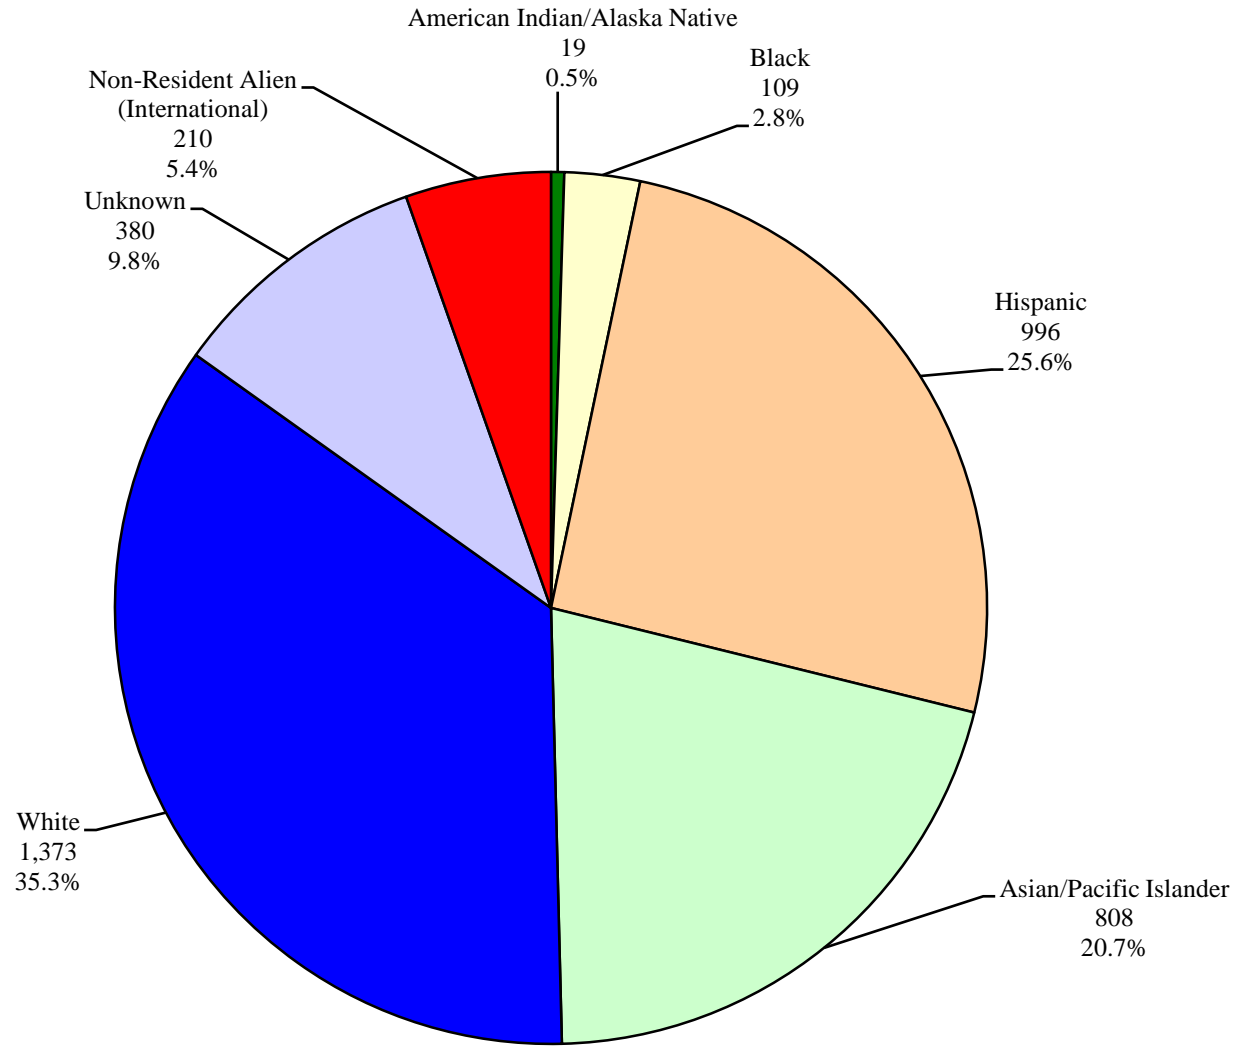

California State University, Fullerton  
Institutional Research and Analytical Studies  
Percent Distribution of Student Ethnicity  
Fall 2006 Universitywide

California State University, Fullerton  
Institutional Research and Analytical Studies  
Percent Distribution of Student Ethnicity  
Fall 2006 First-time Freshmen

California State University, Fullerton  
Institutional Research and Analytical Studies  
Percent Distribution of Student Ethnicity  
Fall 2006 Undergraduate Transfers

California State University, Fullerton  
Institutional Research and Analytical Studies  
Percent Distribution of Student Ethnicity  
Fall 2006 Undergraduates