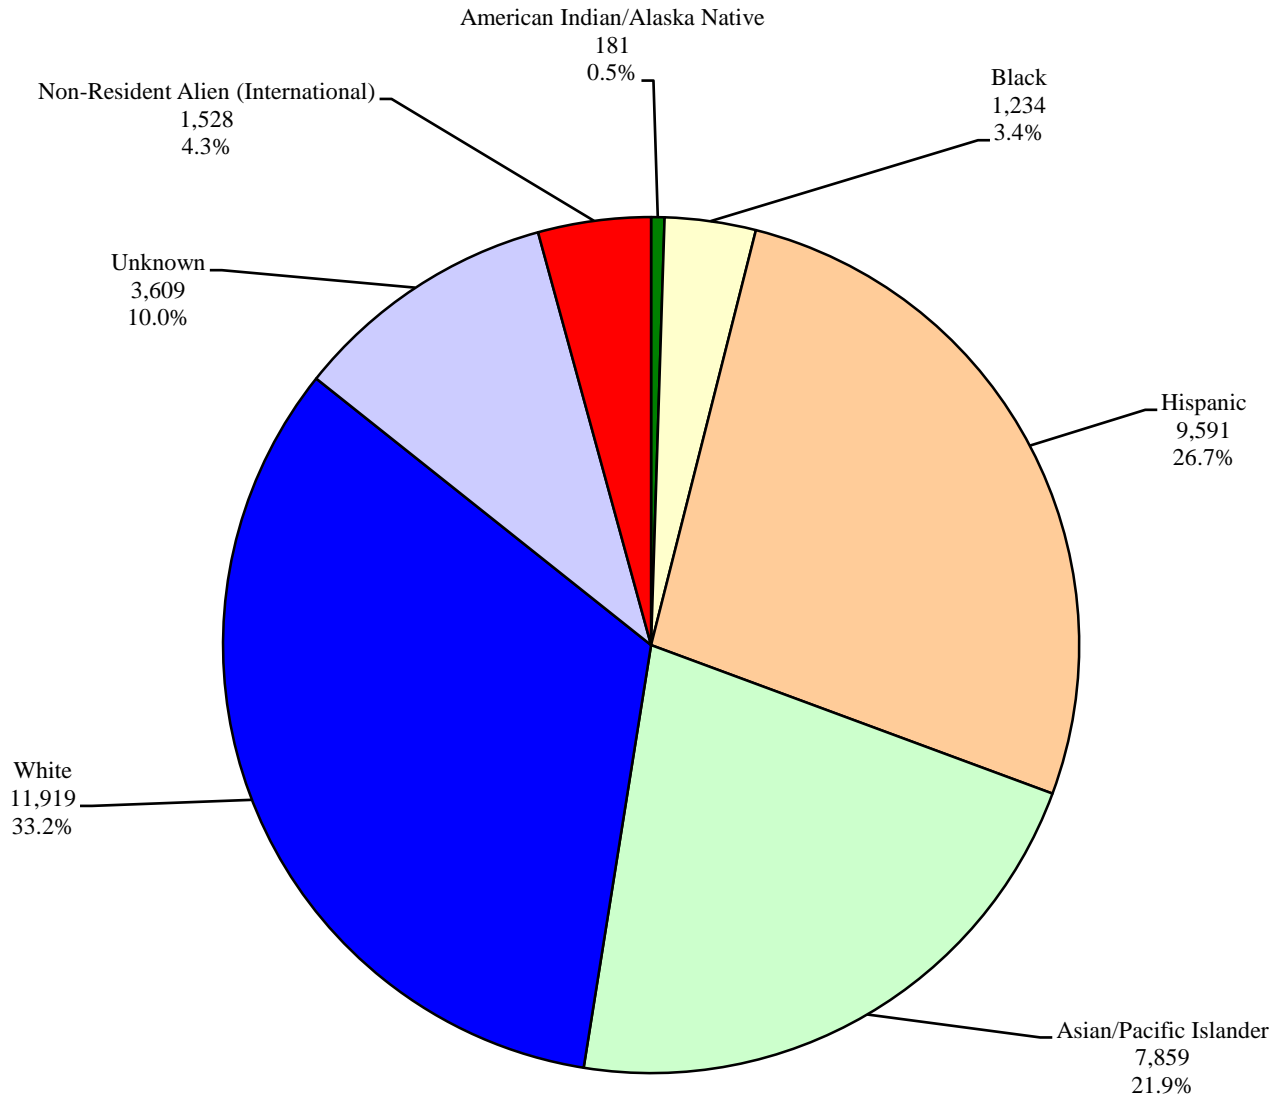

California State University, Fullerton  
Institutional Research and Analytical Studies  
Percent Distribution of Student Ethnicity  
Fall 2006 Universitywide

California State University, Fullerton  
Institutional Research and Analytical Studies  
Percent Distribution of Student Ethnicity  
Fall 2006 First-time Freshmen

California State University, Fullerton  
Institutional Research and Analytical Studies  
Percent Distribution of Student Ethnicity  
Fall 2006 Undergraduate Transfers

California State University, Fullerton  
Institutional Research and Analytical Studies  
Percent Distribution of Student Ethnicity  
Fall 2006 Undergraduates