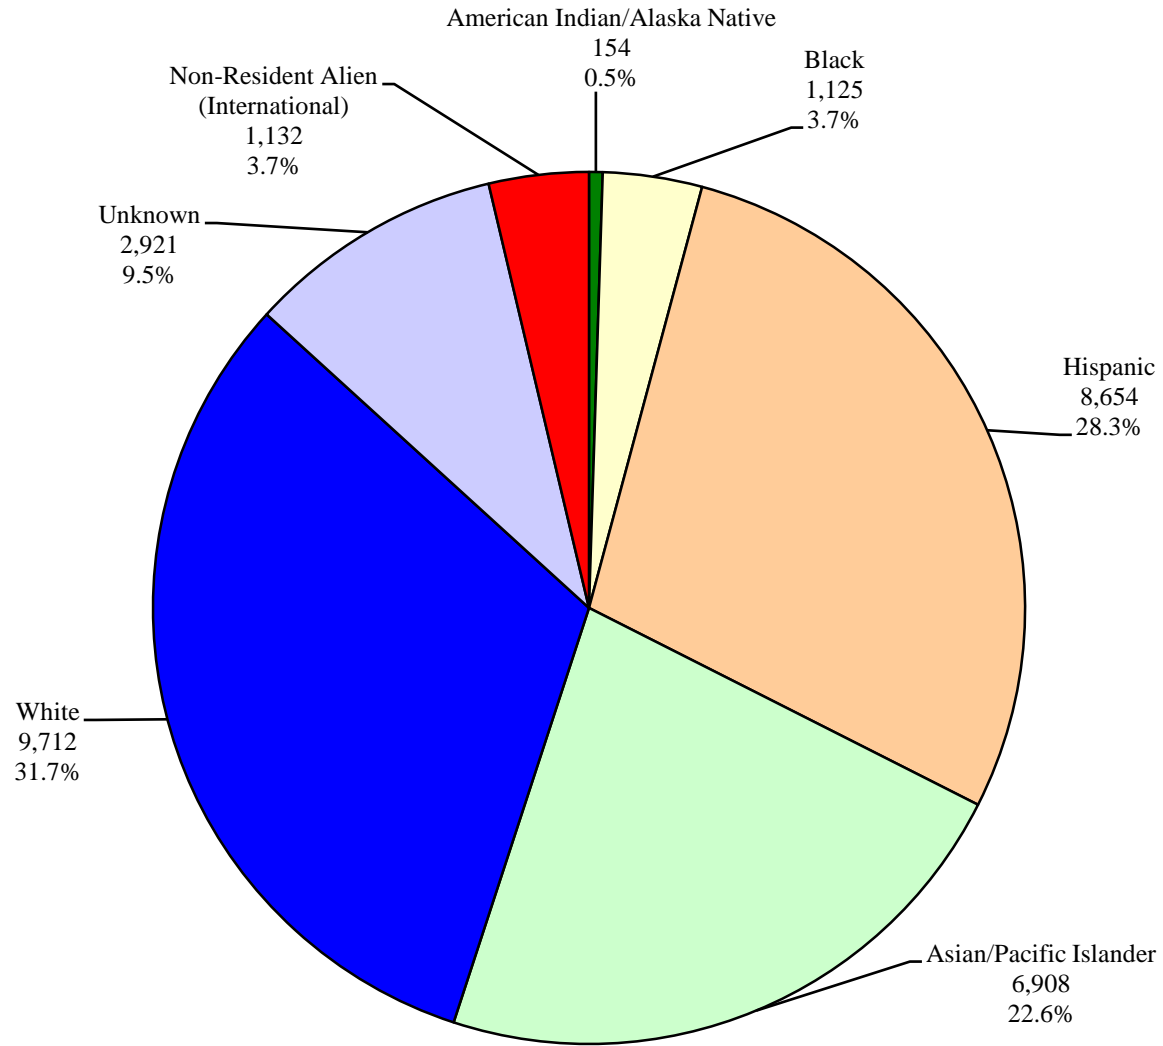

California State University, Fullerton  
Institutional Research and Analytical Studies  
Percent Distribution of Student Ethnicity  
Fall 2006 Universitywide

California State University, Fullerton  
Institutional Research and Analytical Studies  
Percent Distribution of Student Ethnicity  
Fall 2006 First-time Freshmen

California State University, Fullerton  
Institutional Research and Analytical Studies  
Percent Distribution of Student Ethnicity  
Fall 2006 Undergraduate Transfers

California State University, Fullerton  
Institutional Research and Analytical Studies  
Percent Distribution of Student Ethnicity  
Fall 2006 Undergraduates