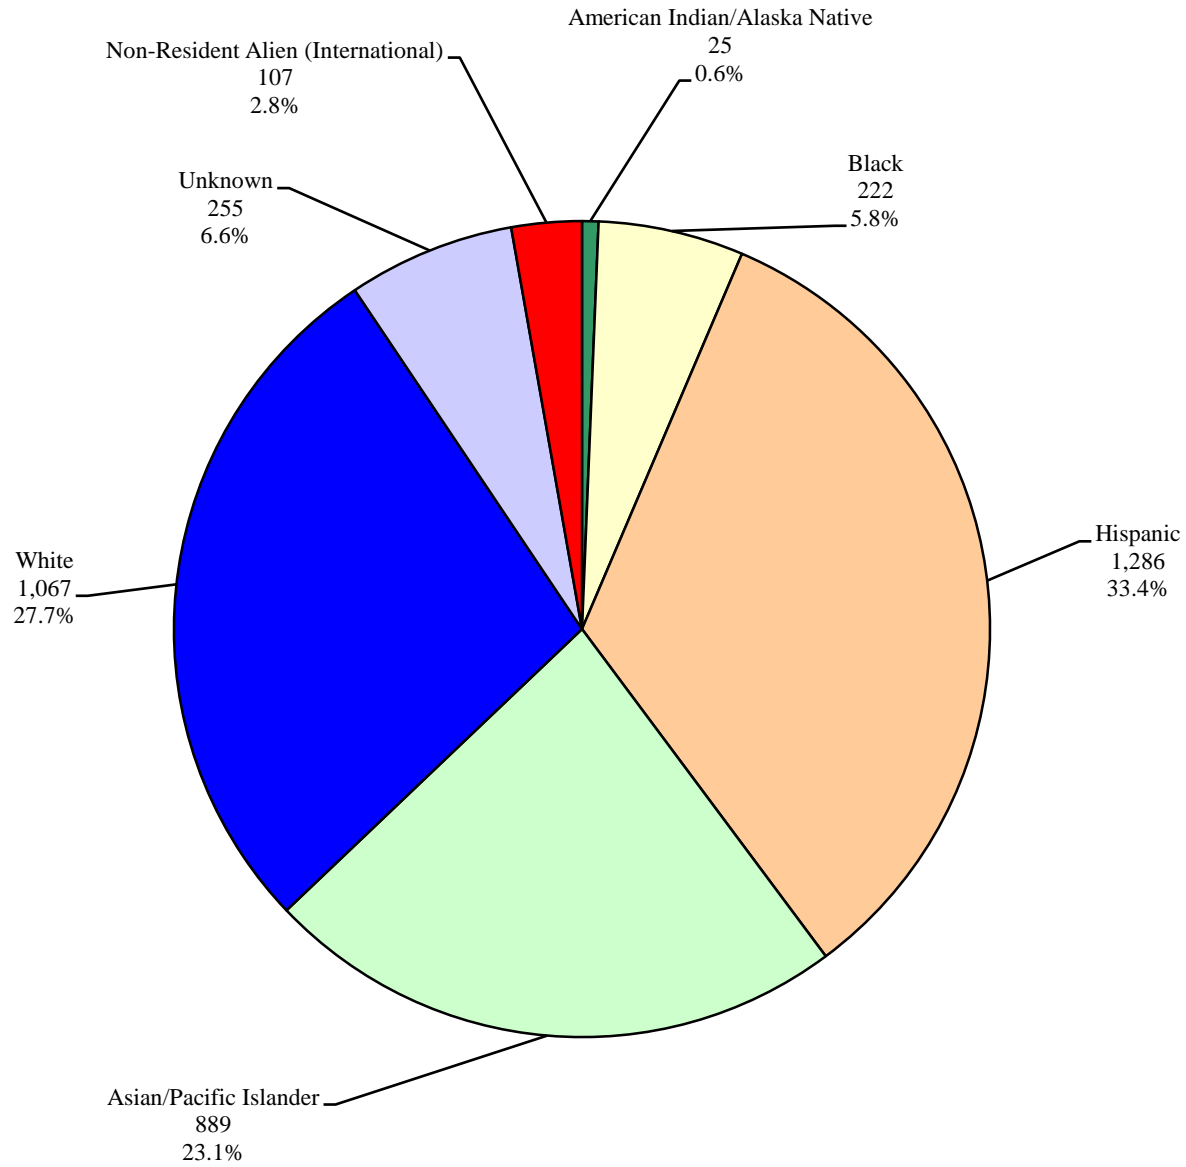

California State University, Fullerton  
Institutional Research and Analytical Studies  
Percent Distribution of Student Ethnicity  
Fall 2006 Universitywide

California State University, Fullerton  
Institutional Research and Analytical Studies  
Percent Distribution of Student Ethnicity  
Fall 2006 First-time Freshmen

California State University, Fullerton  
Institutional Research and Analytical Studies  
Percent Distribution of Student Ethnicity  
Fall 2006 Undergraduate Transfers

California State University, Fullerton  
Institutional Research and Analytical Studies  
Percent Distribution of Student Ethnicity  
Fall 2006 Undergraduates