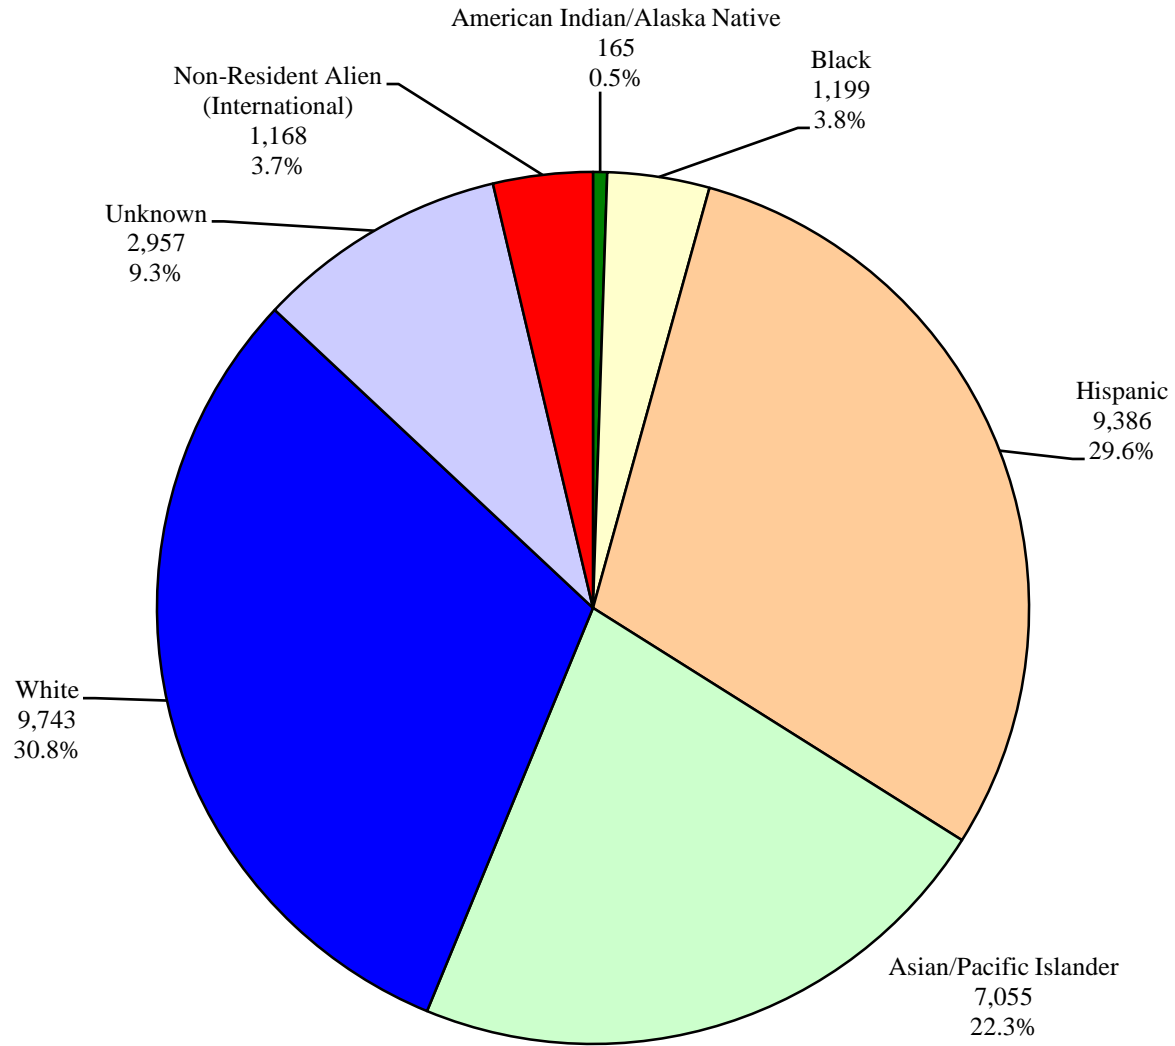

California State University, Fullerton  
Institutional Research and Analytical Studies  
Percent Distribution of Student Ethnicity  
Fall 2007 Universitywide

California State University, Fullerton  
Institutional Research and Analytical Studies  
Percent Distribution of Student Ethnicity  
Fall 2007 First-time Freshmen

California State University, Fullerton  
Institutional Research and Analytical Studies  
Percent Distribution of Student Ethnicity  
Fall 2007 Undergraduate Transfers

California State University, Fullerton  
Institutional Research and Analytical Studies  
Percent Distribution of Student Ethnicity  
Fall 2007 Undergraduates