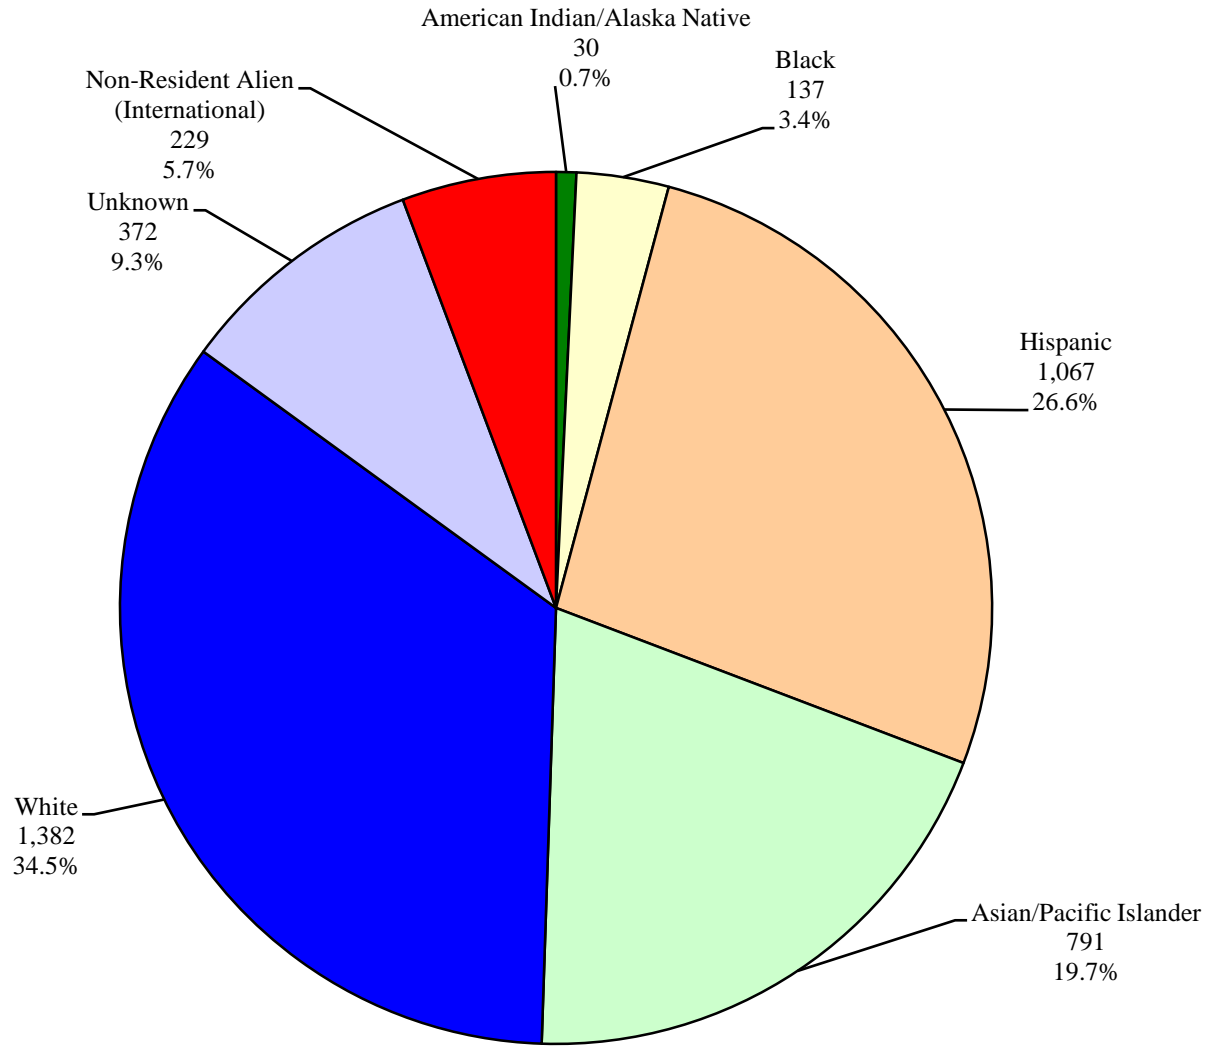

California State University, Fullerton  
Institutional Research and Analytical Studies  
Percent Distribution of Student Ethnicity  
Fall 2007 Universitywide

California State University, Fullerton  
Institutional Research and Analytical Studies  
Percent Distribution of Student Ethnicity  
Fall 2007 First-time Freshmen

California State University, Fullerton  
Institutional Research and Analytical Studies  
Percent Distribution of Student Ethnicity  
Fall 2007 Undergraduate Transfers

California State University, Fullerton  
Institutional Research and Analytical Studies  
Percent Distribution of Student Ethnicity  
Fall 2007 Undergraduates