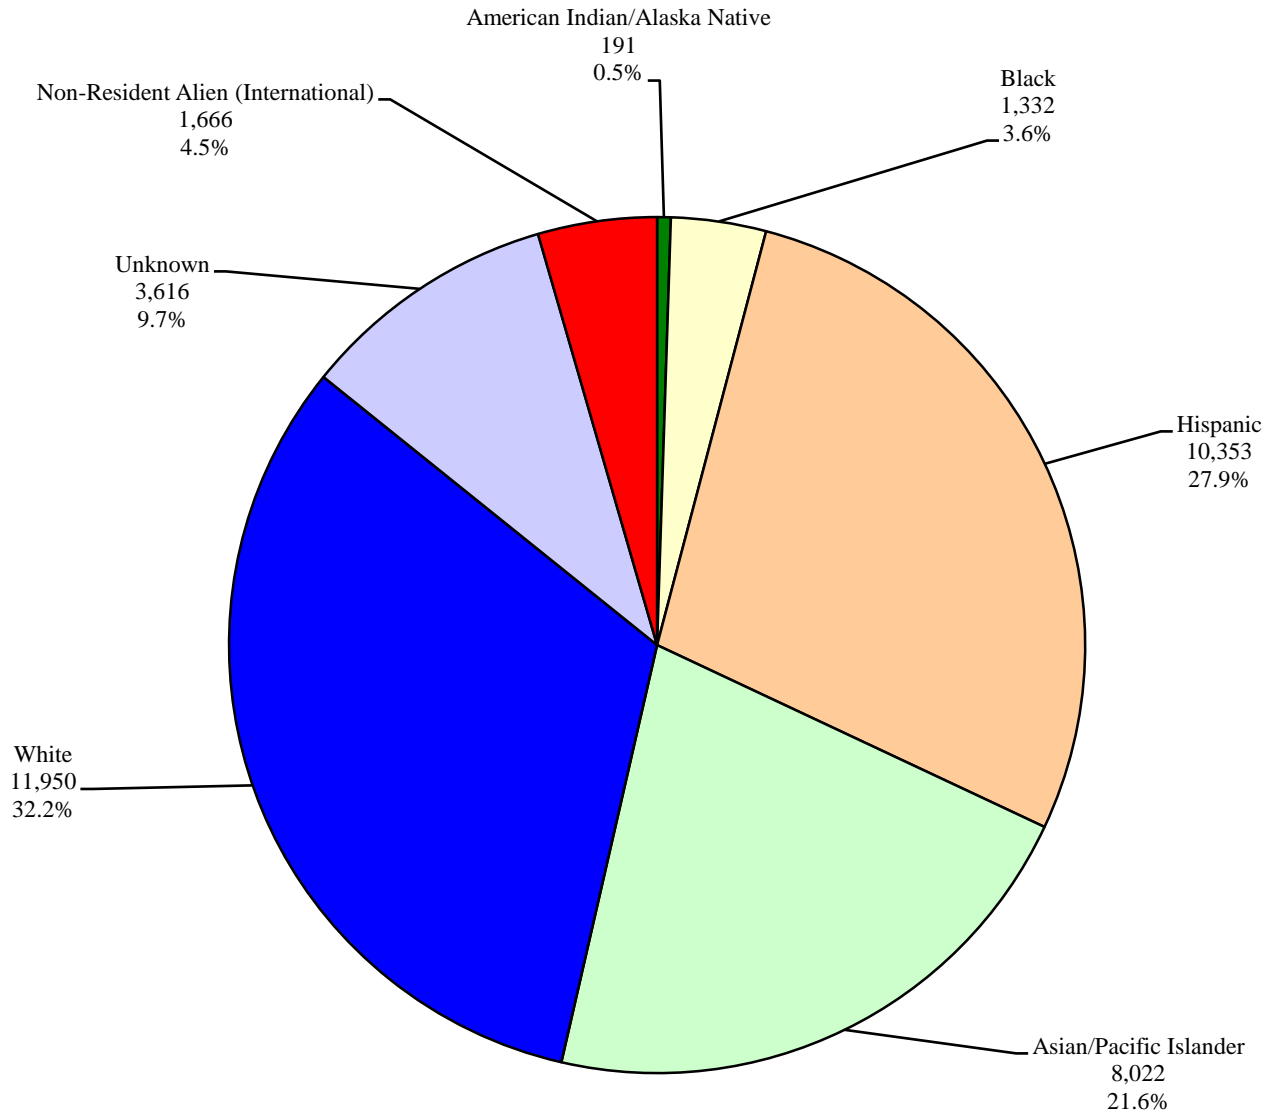

California State University, Fullerton  
Institutional Research and Analytical Studies  
Percent Distribution of Student Ethnicity  
Fall 2007 Universitywide

California State University, Fullerton  
Institutional Research and Analytical Studies  
Percent Distribution of Student Ethnicity  
Fall 2007 First-time Freshmen

California State University, Fullerton  
Institutional Research and Analytical Studies  
Percent Distribution of Student Ethnicity  
Fall 2007 Undergraduate Transfers

California State University, Fullerton  
Institutional Research and Analytical Studies  
Percent Distribution of Student Ethnicity  
Fall 2007 Undergraduates