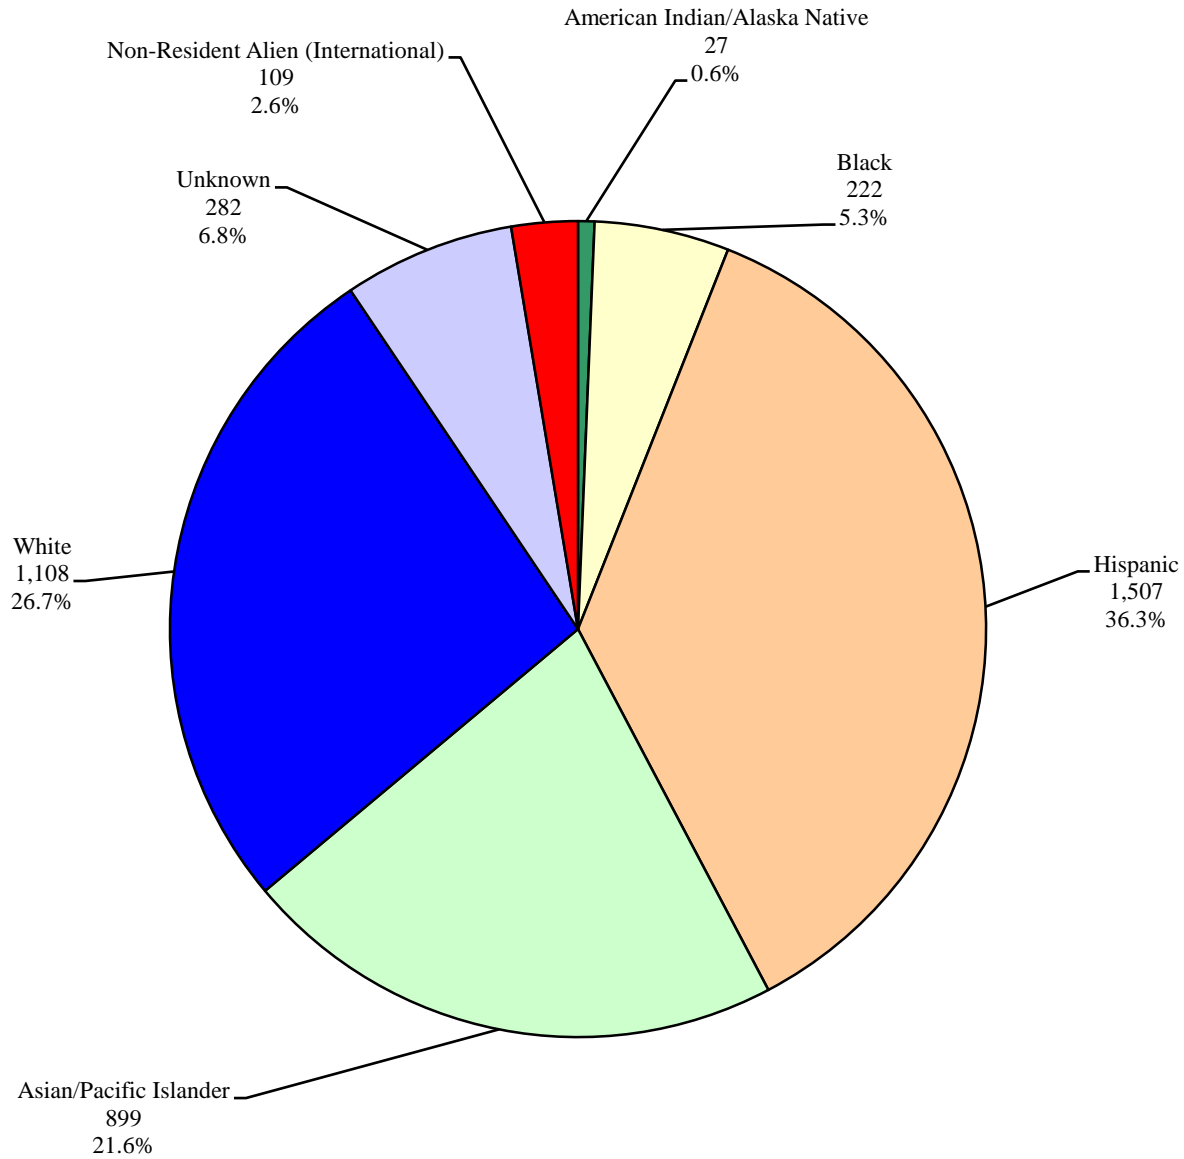

California State University, Fullerton  
Institutional Research and Analytical Studies  
Percent Distribution of Student Ethnicity  
Fall 2007 Universitywide

California State University, Fullerton  
Institutional Research and Analytical Studies  
Percent Distribution of Student Ethnicity  
Fall 2007 First-time Freshmen

California State University, Fullerton  
Institutional Research and Analytical Studies  
Percent Distribution of Student Ethnicity  
Fall 2007 Undergraduate Transfers

California State University, Fullerton  
Institutional Research and Analytical Studies  
Percent Distribution of Student Ethnicity  
Fall 2007 Undergraduates