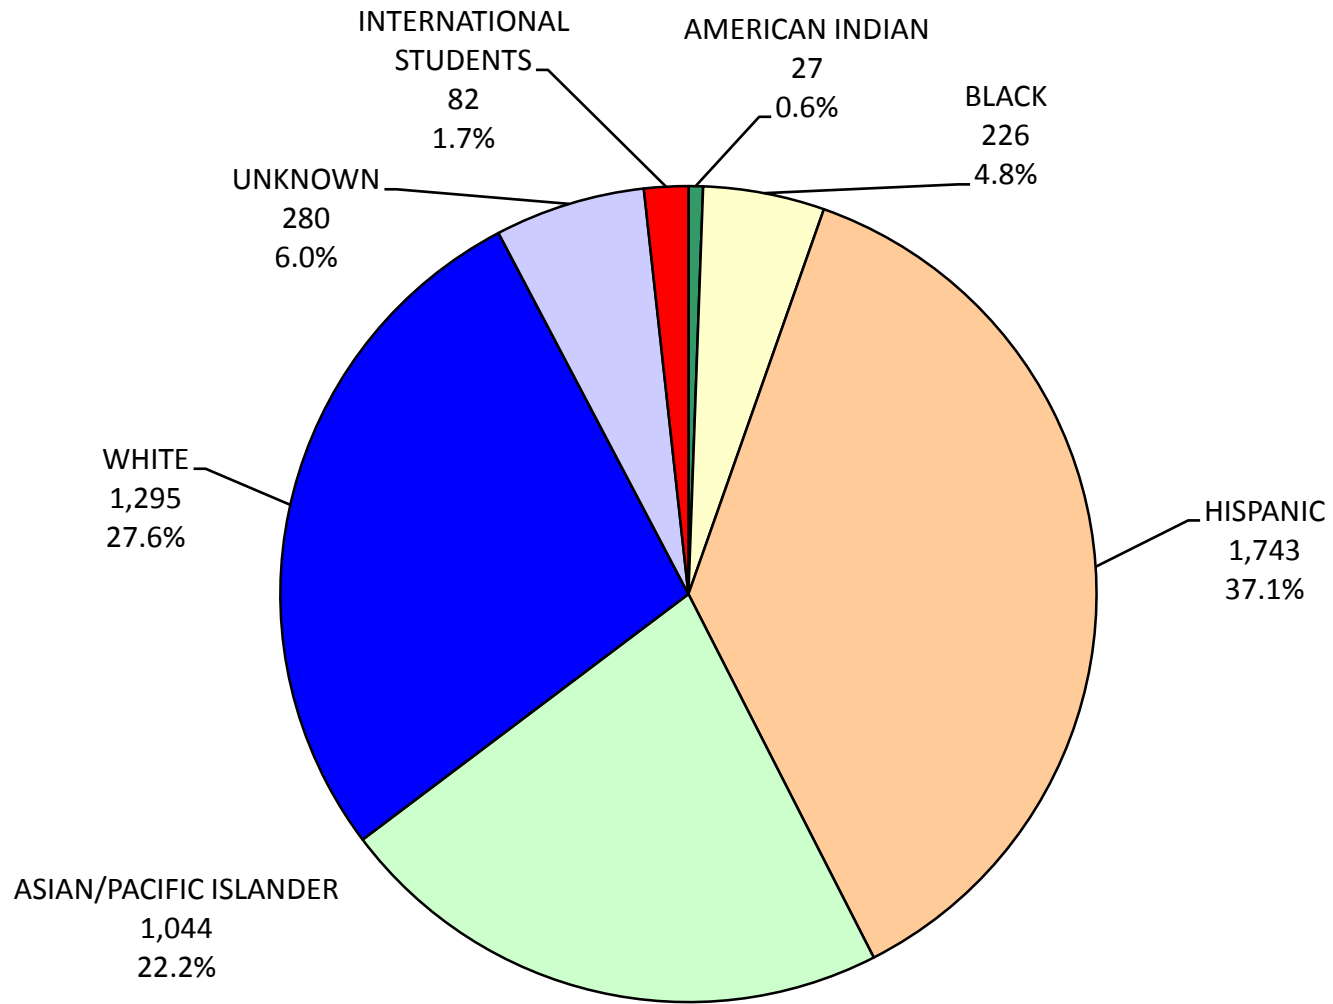

CALIFORNIA STATE UNIVERSITY, FULLERTON
INSTITUTIONAL RESEARCH AND ANALYTICAL STUDIES
PERCENT DISTRIBUTION OF STUDENT ETHNICITY
FALL 2008 TOTAL STUDENTS

CALIFORNIA STATE UNIVERSITY, FULLERTON
INSTITUTIONAL RESEARCH AND ANALYTICAL STUDIES
PERCENT DISTRIBUTION OF STUDENT ETHNICITY
FALL 2008 FIRST-TIME FRESHMEN

CALIFORNIA STATE UNIVERSITY, FULLERTON
INSTITUTIONAL RESEARCH AND ANALYTICAL STUDIES
PERCENT DISTRIBUTION OF STUDENT ETHNICITY
FALL 2008 NEW UNDERGRADUATE TRANSFERS

CALIFORNIA STATE UNIVERSITY, FULLERTON
INSTITUTIONAL RESEARCH AND ANALYTICAL STUDIES
PERCENT DISTRIBUTION OF STUDENT ETHNICITY
FALL 2008 UNDERGRADUATE STUDENTS