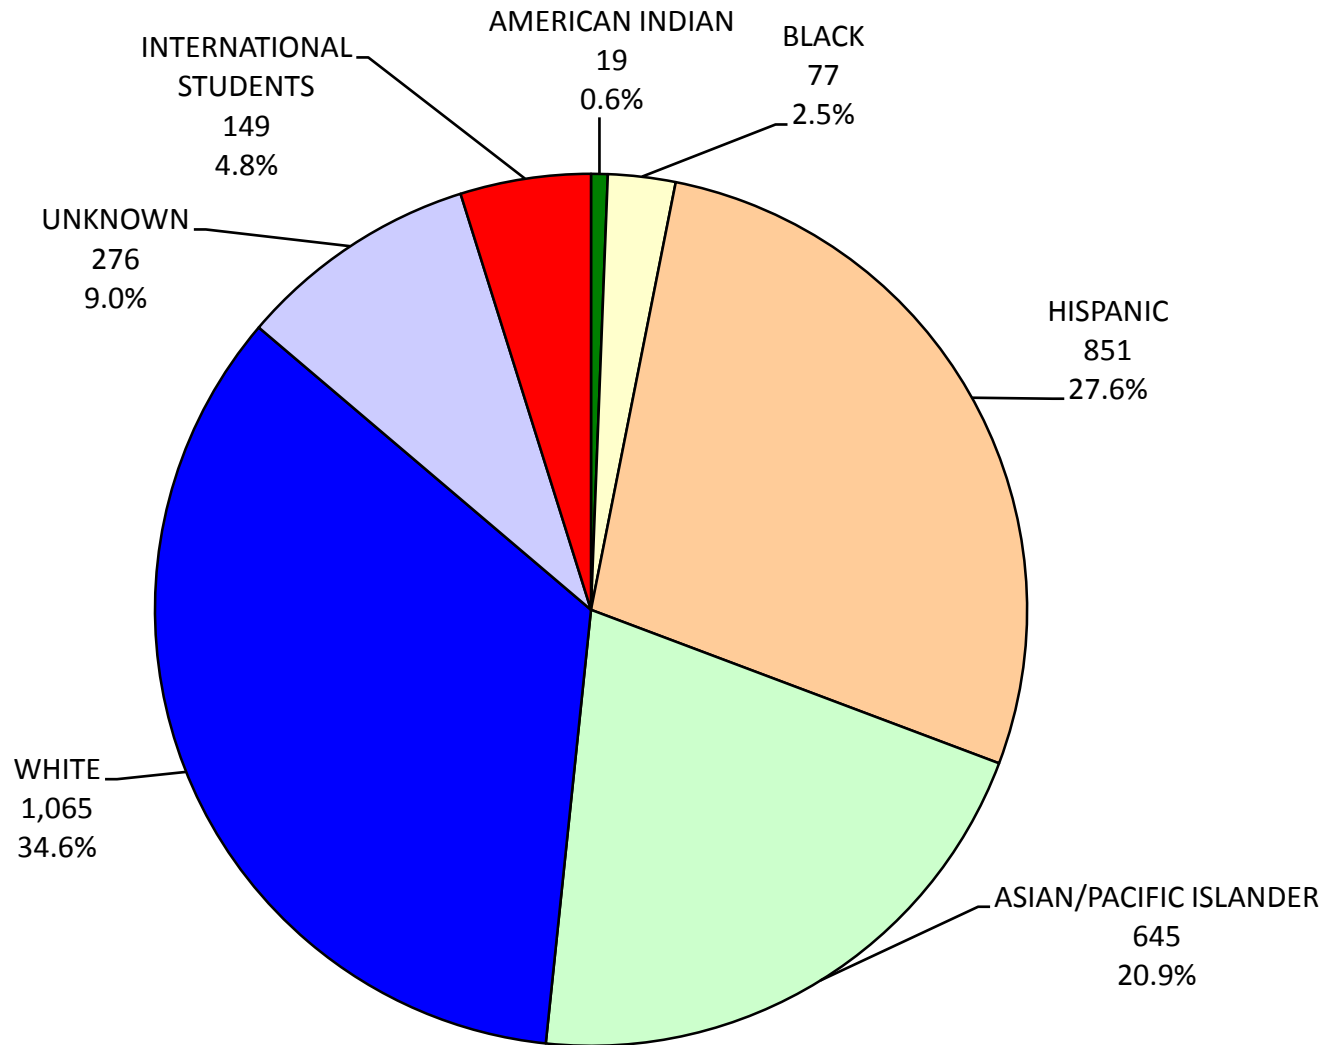

CALIFORNIA STATE UNIVERSITY, FULLERTON
INSTITUTIONAL RESEARCH AND ANALYTICAL STUDIES
PERCENT DISTRIBUTION OF STUDENT ETHNICITY
FALL 2008 TOTAL STUDENTS

CALIFORNIA STATE UNIVERSITY, FULLERTON
INSTITUTIONAL RESEARCH AND ANALYTICAL STUDIES
PERCENT DISTRIBUTION OF STUDENT ETHNICITY
FALL 2008 FIRST-TIME FRESHMEN

CALIFORNIA STATE UNIVERSITY, FULLERTON
INSTITUTIONAL RESEARCH AND ANALYTICAL STUDIES
PERCENT DISTRIBUTION OF STUDENT ETHNICITY
FALL 2008 NEW UNDERGRADUATE TRANSFERS

CALIFORNIA STATE UNIVERSITY, FULLERTON
INSTITUTIONAL RESEARCH AND ANALYTICAL STUDIES
PERCENT DISTRIBUTION OF STUDENT ETHNICITY
FALL 2008 UNDERGRADUATE STUDENTS