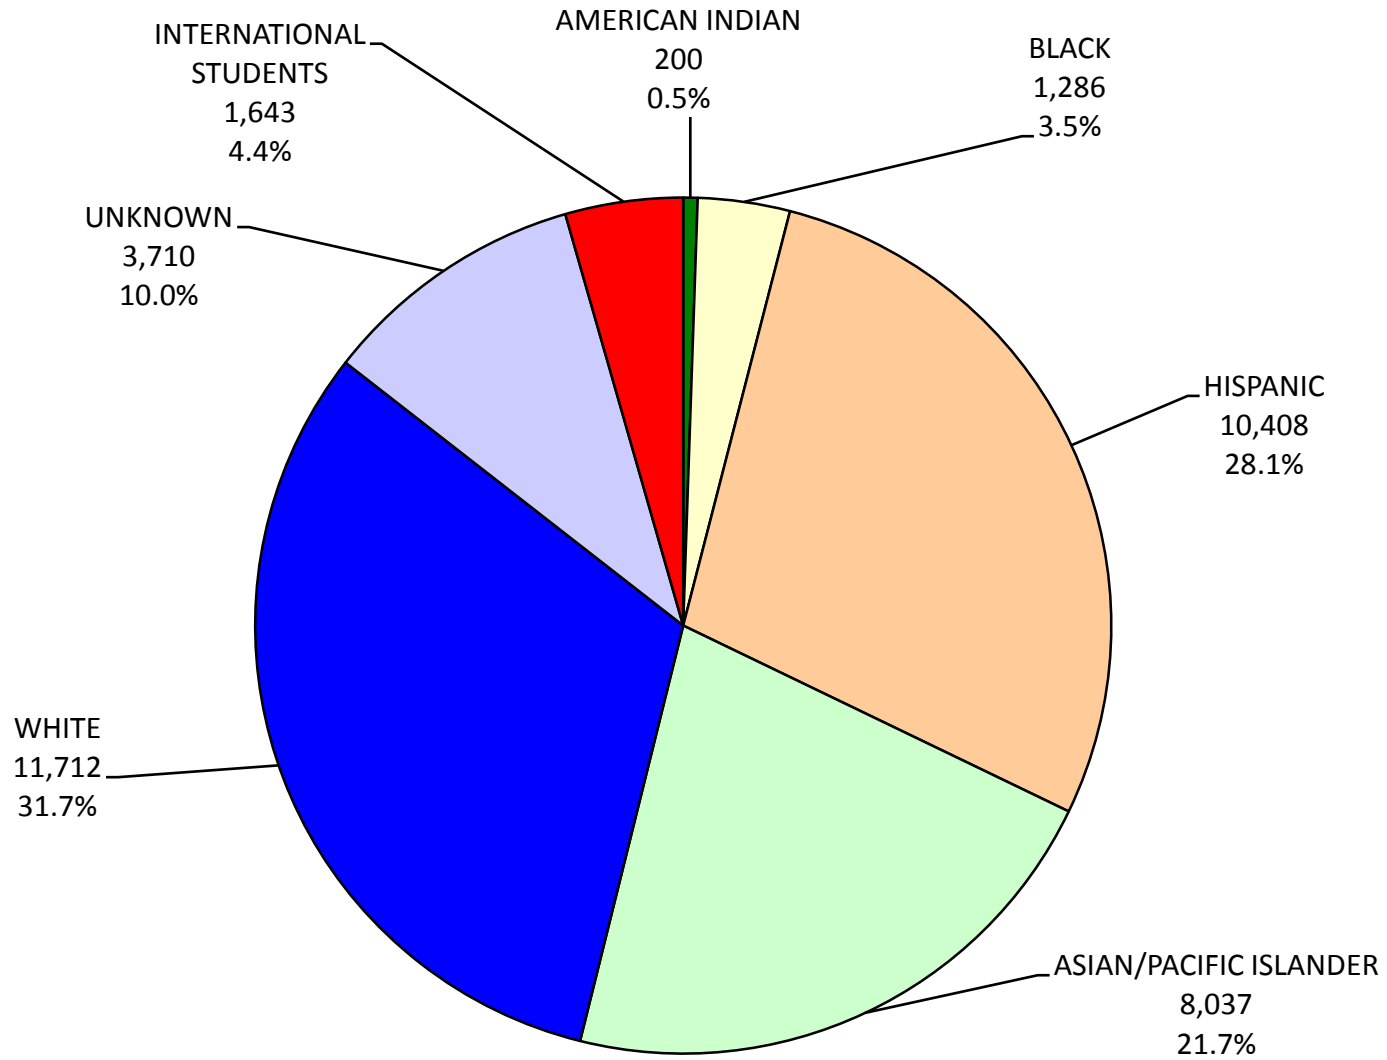

CALIFORNIA STATE UNIVERSITY, FULLERTON
INSTITUTIONAL RESEARCH AND ANALYTICAL STUDIES
PERCENT DISTRIBUTION OF STUDENT ETHNICITY
FALL 2008 TOTAL STUDENTS

CALIFORNIA STATE UNIVERSITY, FULLERTON
INSTITUTIONAL RESEARCH AND ANALYTICAL STUDIES
PERCENT DISTRIBUTION OF STUDENT ETHNICITY
FALL 2008 FIRST-TIME FRESHMEN

CALIFORNIA STATE UNIVERSITY, FULLERTON
INSTITUTIONAL RESEARCH AND ANALYTICAL STUDIES
PERCENT DISTRIBUTION OF STUDENT ETHNICITY
FALL 2008 NEW UNDERGRADUATE TRANSFERS

CALIFORNIA STATE UNIVERSITY, FULLERTON
INSTITUTIONAL RESEARCH AND ANALYTICAL STUDIES
PERCENT DISTRIBUTION OF STUDENT ETHNICITY
FALL 2008 UNDERGRADUATE STUDENTS