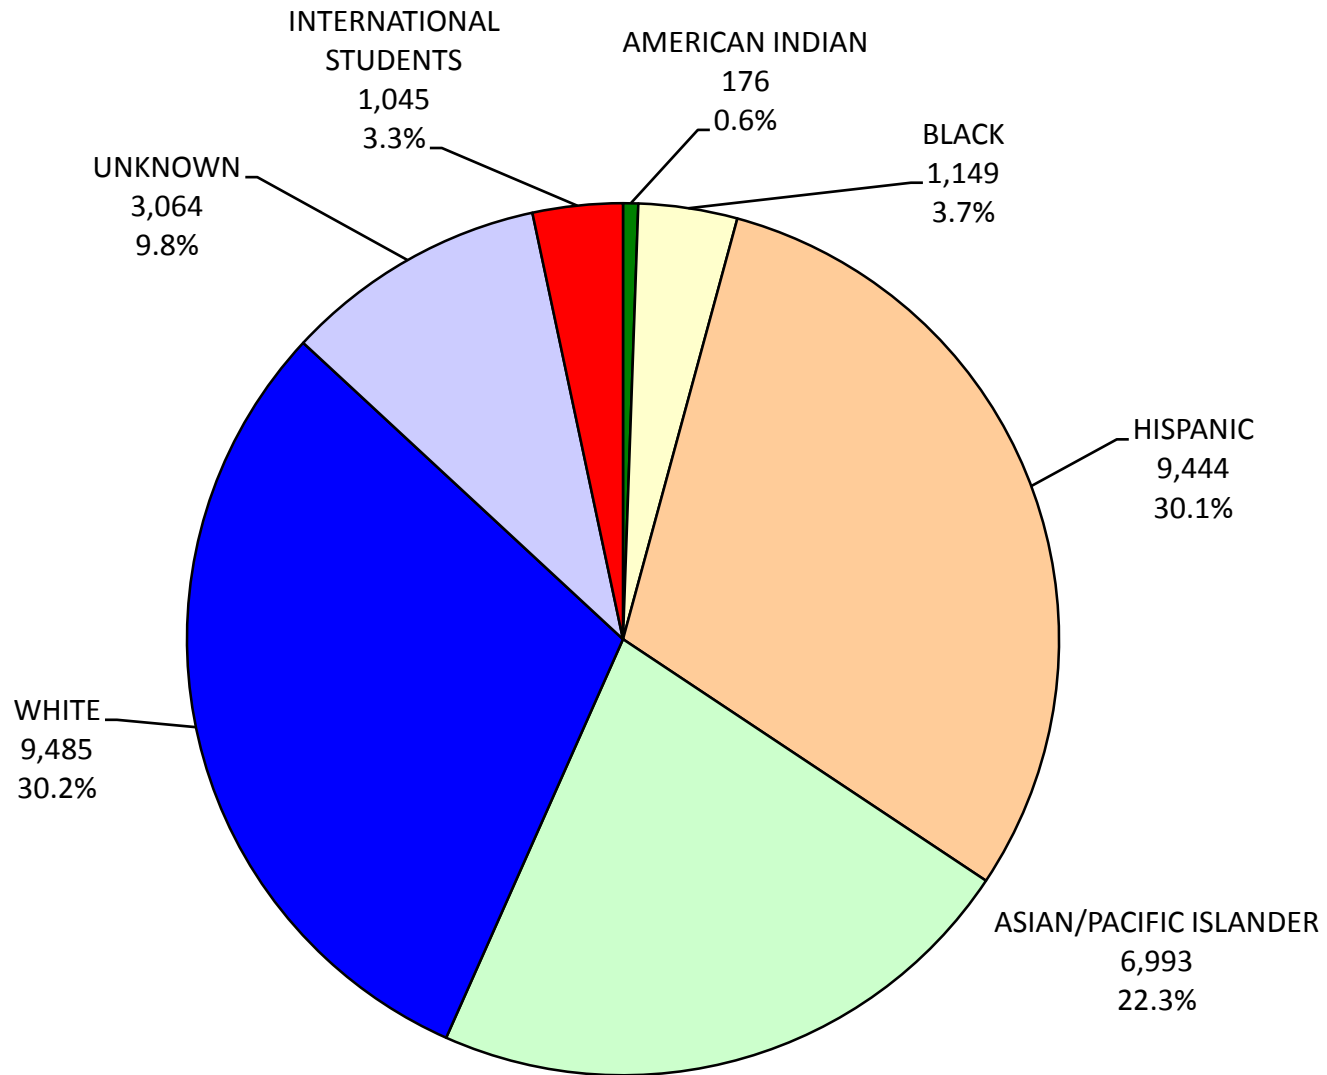

CALIFORNIA STATE UNIVERSITY, FULLERTON
INSTITUTIONAL RESEARCH AND ANALYTICAL STUDIES
PERCENT DISTRIBUTION OF STUDENT ETHNICITY
FALL 2008 TOTAL STUDENTS

CALIFORNIA STATE UNIVERSITY, FULLERTON
INSTITUTIONAL RESEARCH AND ANALYTICAL STUDIES
PERCENT DISTRIBUTION OF STUDENT ETHNICITY
FALL 2008 FIRST-TIME FRESHMEN

CALIFORNIA STATE UNIVERSITY, FULLERTON
INSTITUTIONAL RESEARCH AND ANALYTICAL STUDIES
PERCENT DISTRIBUTION OF STUDENT ETHNICITY
FALL 2008 NEW UNDERGRADUATE TRANSFERS

CALIFORNIA STATE UNIVERSITY, FULLERTON
INSTITUTIONAL RESEARCH AND ANALYTICAL STUDIES
PERCENT DISTRIBUTION OF STUDENT ETHNICITY
FALL 2008 UNDERGRADUATE STUDENTS