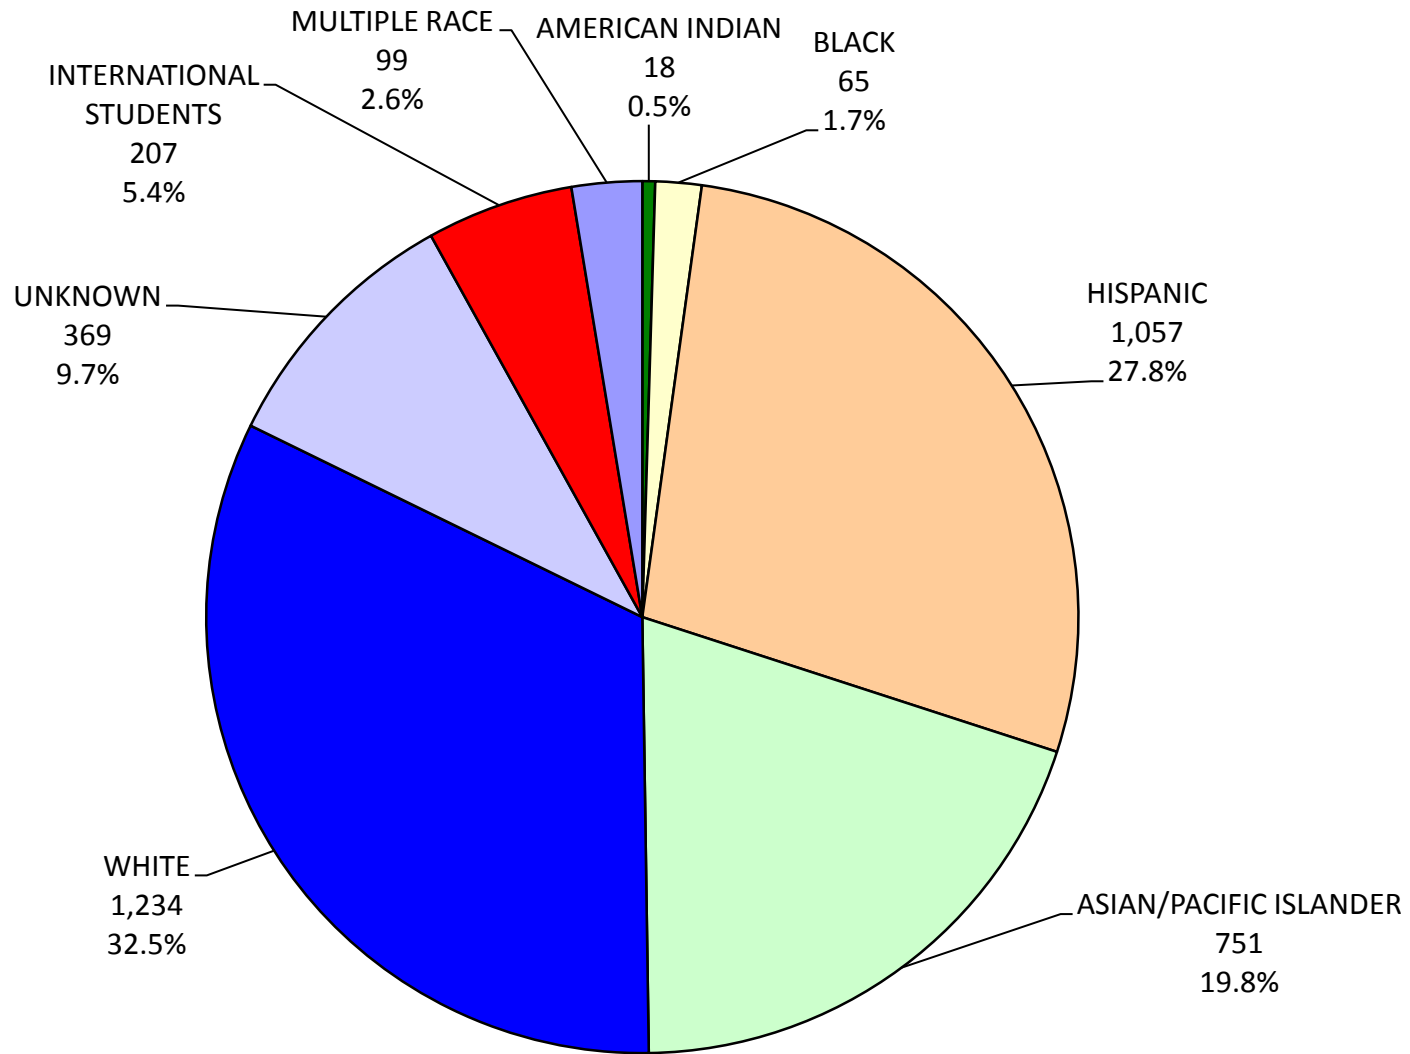

CALIFORNIA STATE UNIVERSITY, FULLERTON
INSTITUTIONAL RESEARCH AND ANALYTICAL STUDIES
PERCENT DISTRIBUTION OF STUDENT ETHNICITY
FALL 2009 TOTAL STUDENTS

CALIFORNIA STATE UNIVERSITY, FULLERTON
INSTITUTIONAL RESEARCH AND ANALYTICAL STUDIES
PERCENT DISTRIBUTION OF STUDENT ETHNICITY
FALL 2009 FIRST-TIME FRESHMEN

CALIFORNIA STATE UNIVERSITY, FULLERTON
INSTITUTIONAL RESEARCH AND ANALYTICAL STUDIES
PERCENT DISTRIBUTION OF STUDENT ETHNICITY
FALL 2009 NEW UNDERGRADUATE TRANSFERS

CALIFORNIA STATE UNIVERSITY, FULLERTON
INSTITUTIONAL RESEARCH AND ANALYTICAL STUDIES
PERCENT DISTRIBUTION OF STUDENT ETHNICITY
FALL 2009 UNDERGRADUATE STUDENTS