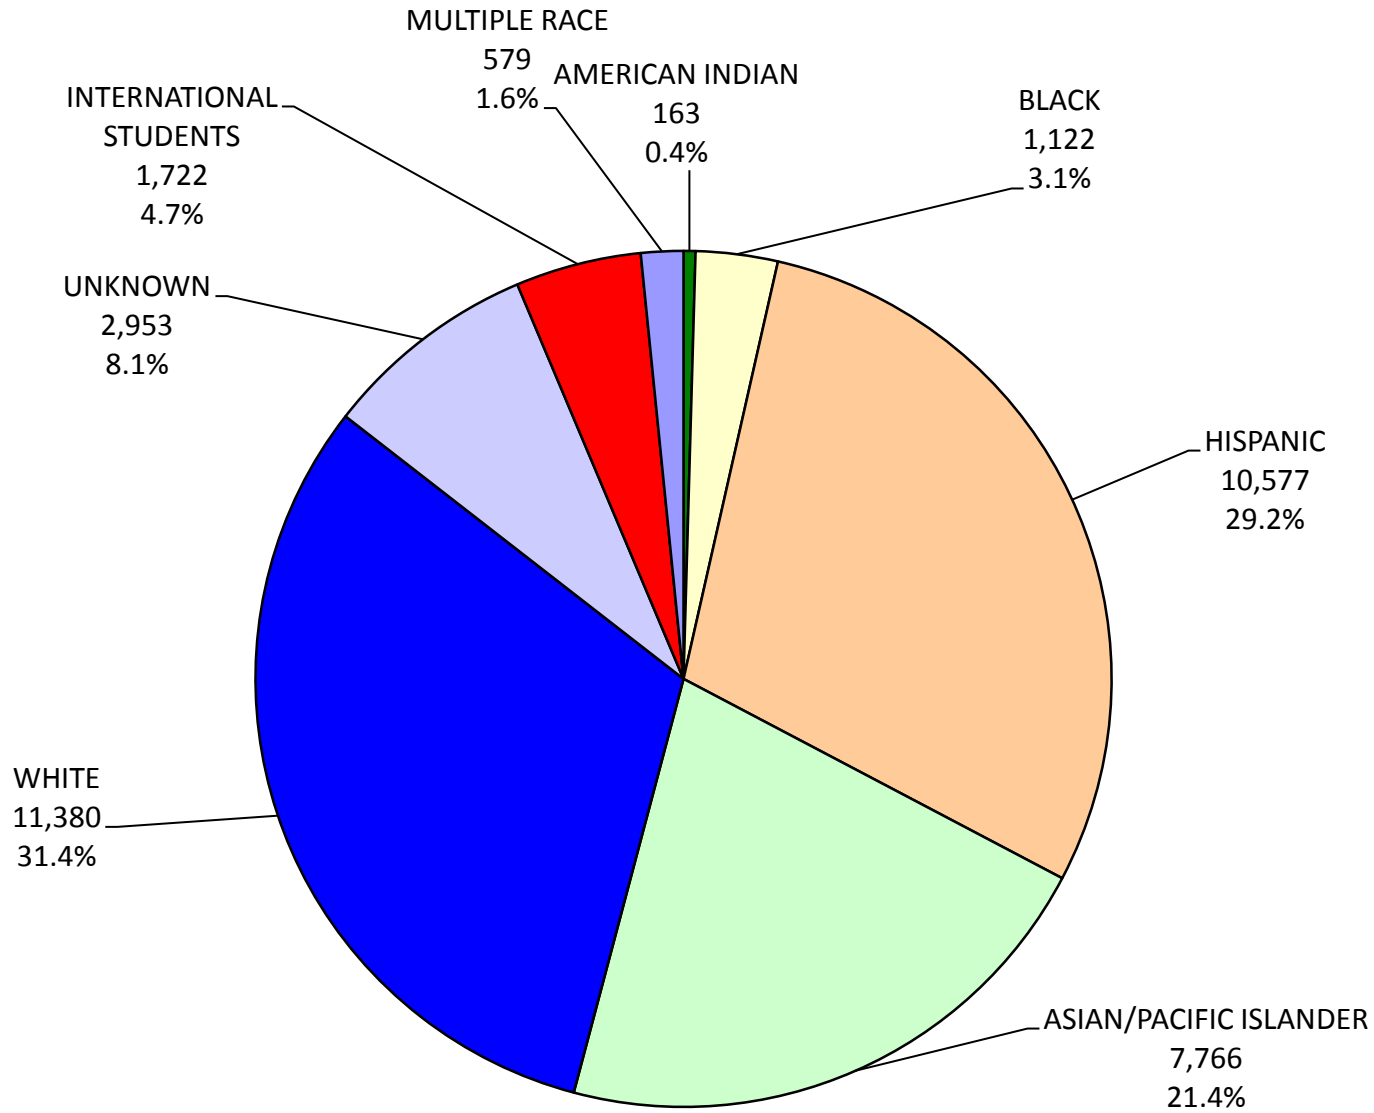

CALIFORNIA STATE UNIVERSITY, FULLERTON
INSTITUTIONAL RESEARCH AND ANALYTICAL STUDIES
PERCENT DISTRIBUTION OF STUDENT ETHNICITY
FALL 2009 TOTAL STUDENTS

CALIFORNIA STATE UNIVERSITY, FULLERTON
INSTITUTIONAL RESEARCH AND ANALYTICAL STUDIES
PERCENT DISTRIBUTION OF STUDENT ETHNICITY
FALL 2009 FIRST-TIME FRESHMEN

CALIFORNIA STATE UNIVERSITY, FULLERTON
INSTITUTIONAL RESEARCH AND ANALYTICAL STUDIES
PERCENT DISTRIBUTION OF STUDENT ETHNICITY
FALL 2009 NEW UNDERGRADUATE TRANSFERS

CALIFORNIA STATE UNIVERSITY, FULLERTON
INSTITUTIONAL RESEARCH AND ANALYTICAL STUDIES
PERCENT DISTRIBUTION OF STUDENT ETHNICITY
FALL 2009 UNDERGRADUATE STUDENTS