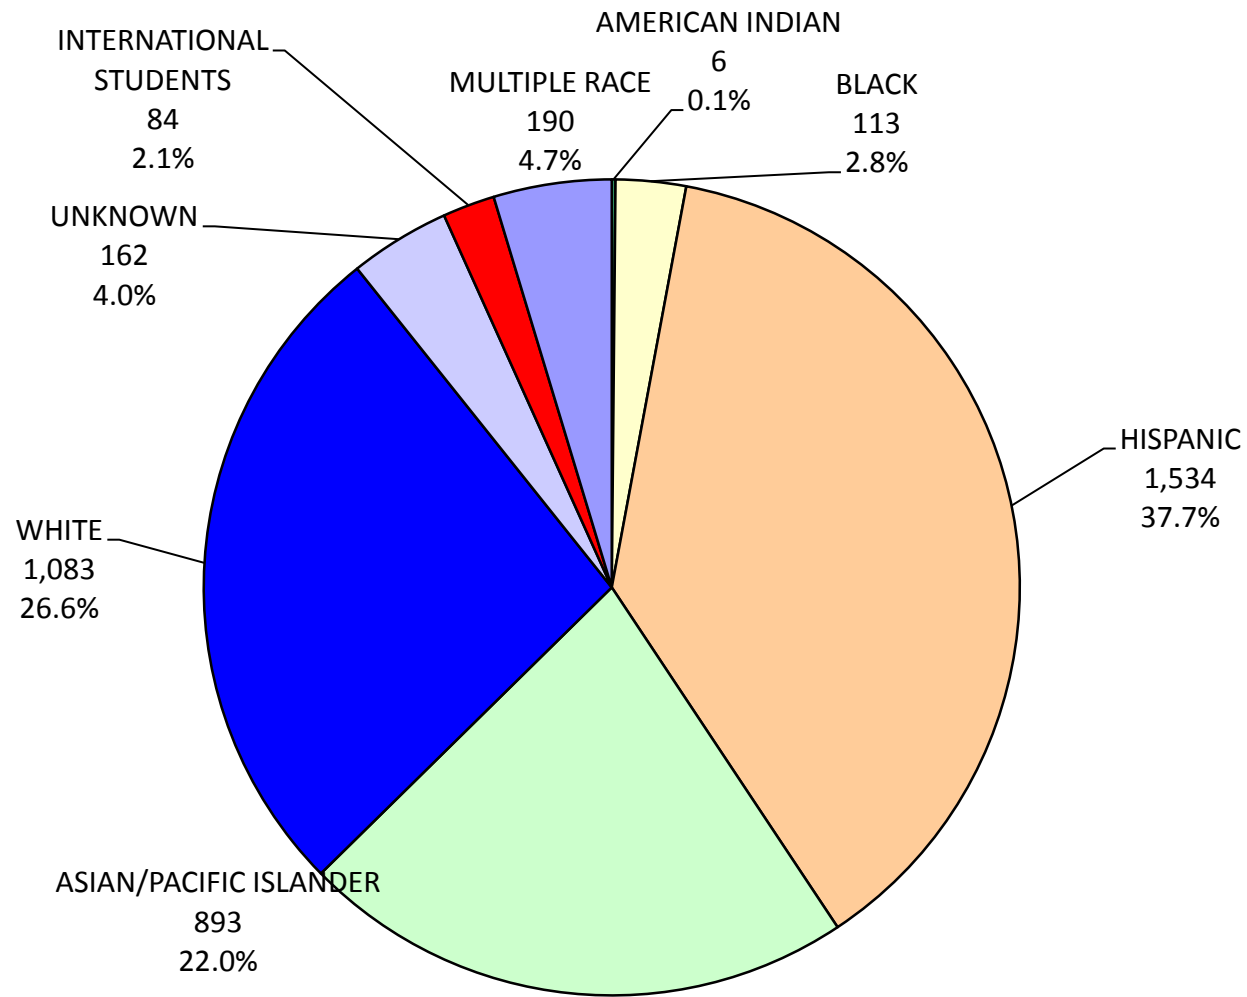

CALIFORNIA STATE UNIVERSITY, FULLERTON
INSTITUTIONAL RESEARCH AND ANALYTICAL STUDIES
PERCENT DISTRIBUTION OF STUDENT ETHNICITY
FALL 2009 TOTAL STUDENTS

CALIFORNIA STATE UNIVERSITY, FULLERTON
INSTITUTIONAL RESEARCH AND ANALYTICAL STUDIES
PERCENT DISTRIBUTION OF STUDENT ETHNICITY
FALL 2009 FIRST-TIME FRESHMEN

CALIFORNIA STATE UNIVERSITY, FULLERTON
INSTITUTIONAL RESEARCH AND ANALYTICAL STUDIES
PERCENT DISTRIBUTION OF STUDENT ETHNICITY
FALL 2009 NEW UNDERGRADUATE TRANSFERS

CALIFORNIA STATE UNIVERSITY, FULLERTON
INSTITUTIONAL RESEARCH AND ANALYTICAL STUDIES
PERCENT DISTRIBUTION OF STUDENT ETHNICITY
FALL 2009 UNDERGRADUATE STUDENTS