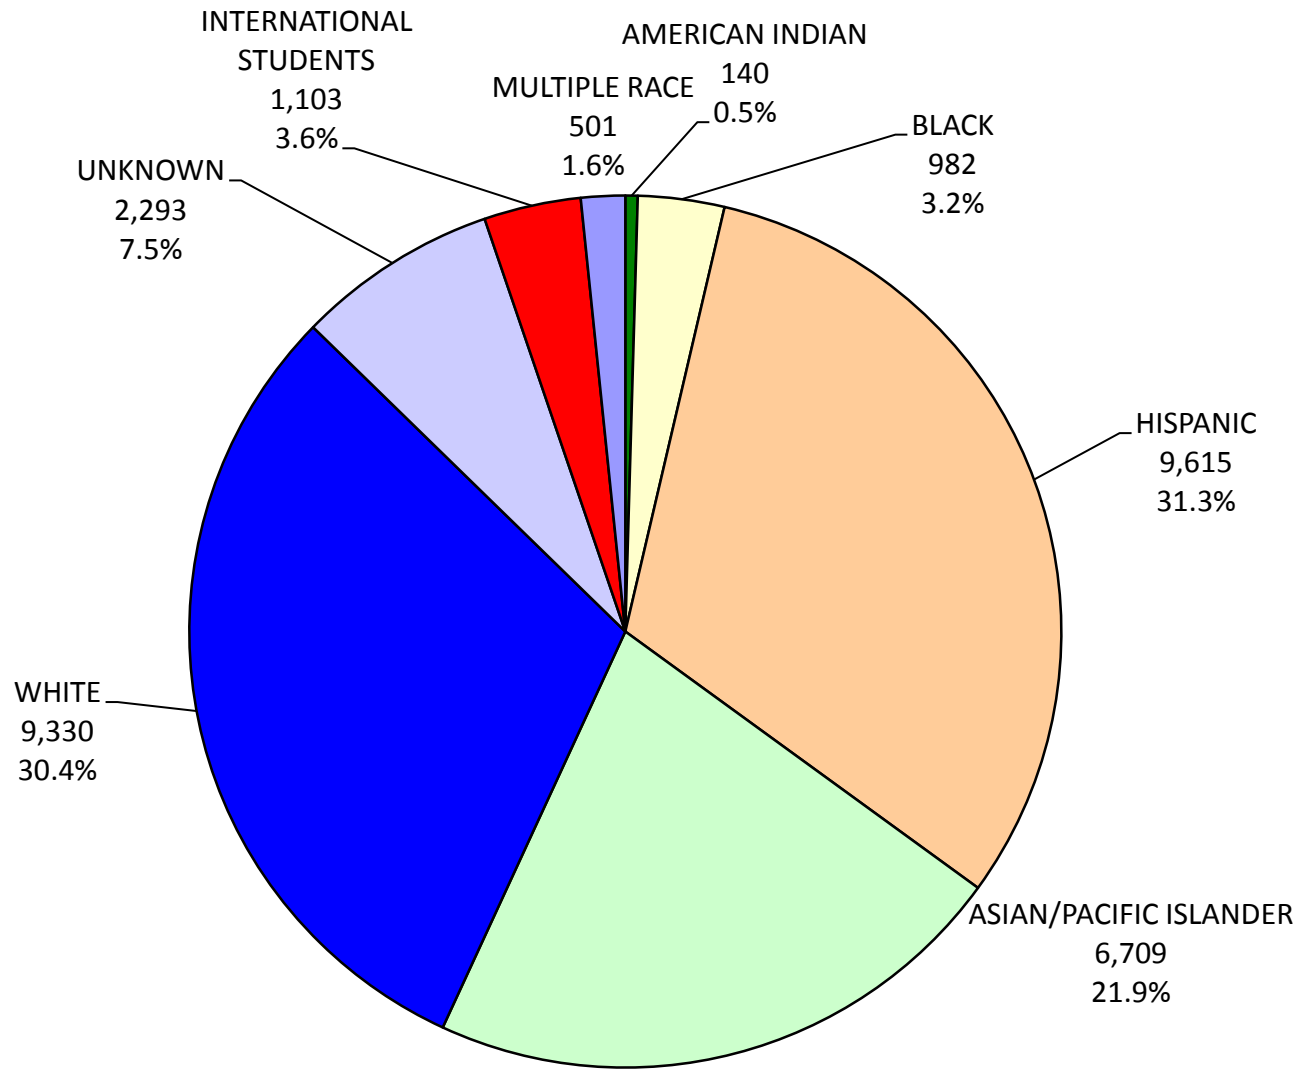

CALIFORNIA STATE UNIVERSITY, FULLERTON
INSTITUTIONAL RESEARCH AND ANALYTICAL STUDIES
PERCENT DISTRIBUTION OF STUDENT ETHNICITY
FALL 2009 TOTAL STUDENTS

CALIFORNIA STATE UNIVERSITY, FULLERTON
INSTITUTIONAL RESEARCH AND ANALYTICAL STUDIES
PERCENT DISTRIBUTION OF STUDENT ETHNICITY
FALL 2009 FIRST-TIME FRESHMEN

CALIFORNIA STATE UNIVERSITY, FULLERTON
INSTITUTIONAL RESEARCH AND ANALYTICAL STUDIES
PERCENT DISTRIBUTION OF STUDENT ETHNICITY
FALL 2009 NEW UNDERGRADUATE TRANSFERS

CALIFORNIA STATE UNIVERSITY, FULLERTON
INSTITUTIONAL RESEARCH AND ANALYTICAL STUDIES
PERCENT DISTRIBUTION OF STUDENT ETHNICITY
FALL 2009 UNDERGRADUATE STUDENTS