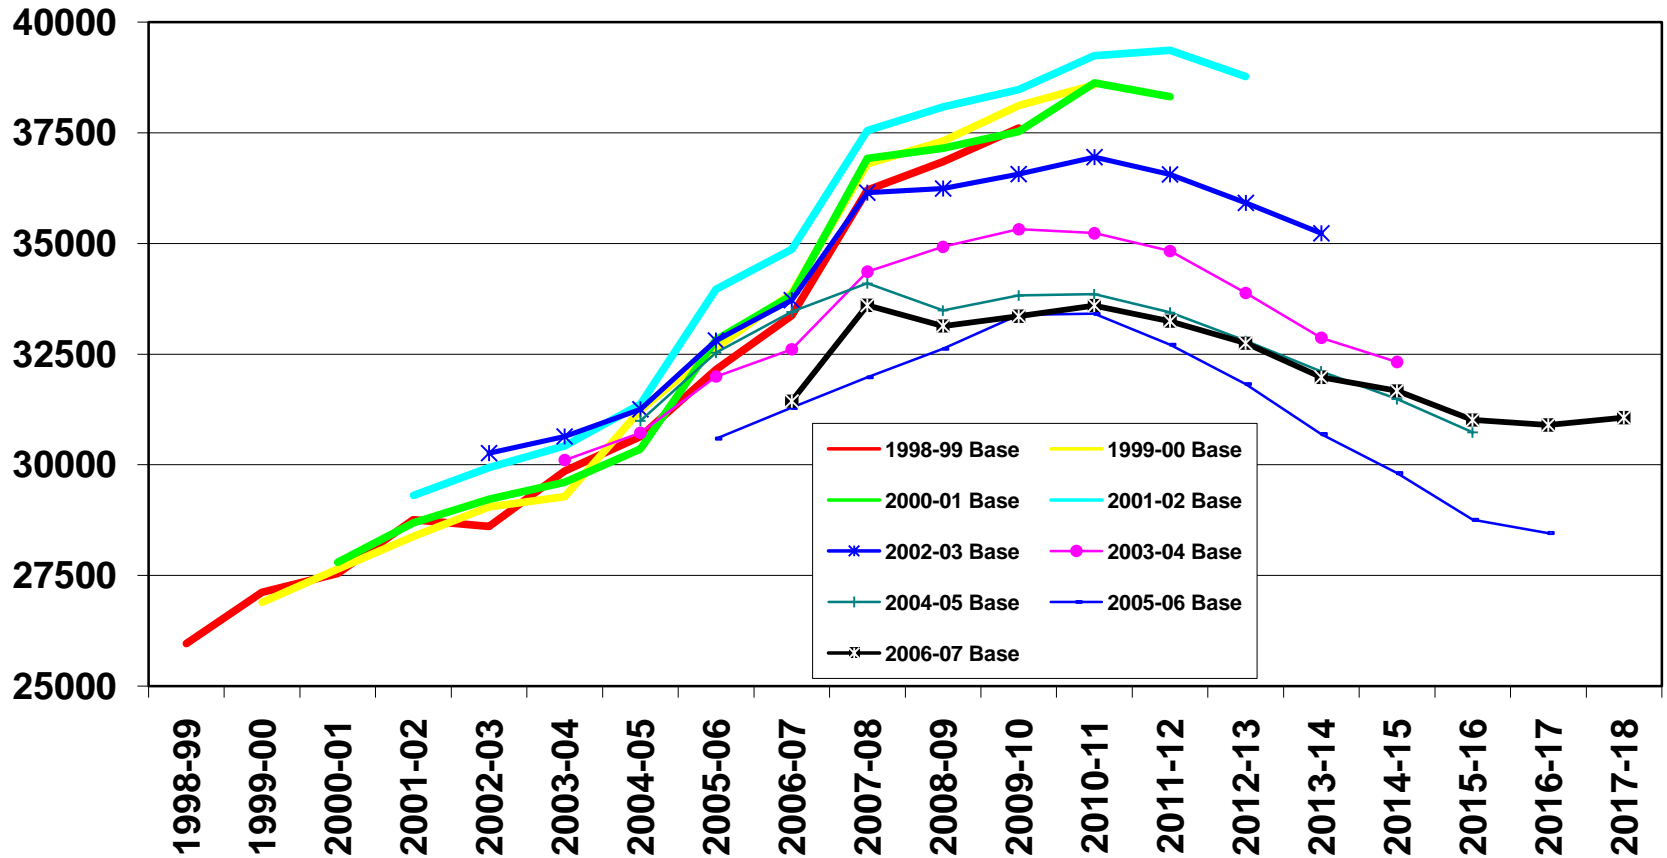

PROJECTED GROWTH OF ORANGE COUNTY HIGH SCHOOL GRADUATES

PROJECTED GROWTH OF LOS ANGELES COUNTY HIGH SCHOOL GRADUATES

PROJECTED GROWTH OF RIVERSIDE AND SAN BERNARDINO COUNTY HIGH SCHOOL GRADUATES

Data are not available from Base Year 2000-01.

PROJECTED GROWTH OF SAN DIEGO AND IMPERIAL COUNTY HIGH SCHOOL GRADUATES

Data are not available from Base Year 2000-01.

PROJECTED GROWTH OF SACRAMENTO AREA COUNTIES HIGH SCHOOL GRADUATES

Data are not available from Base Year 2000-01.