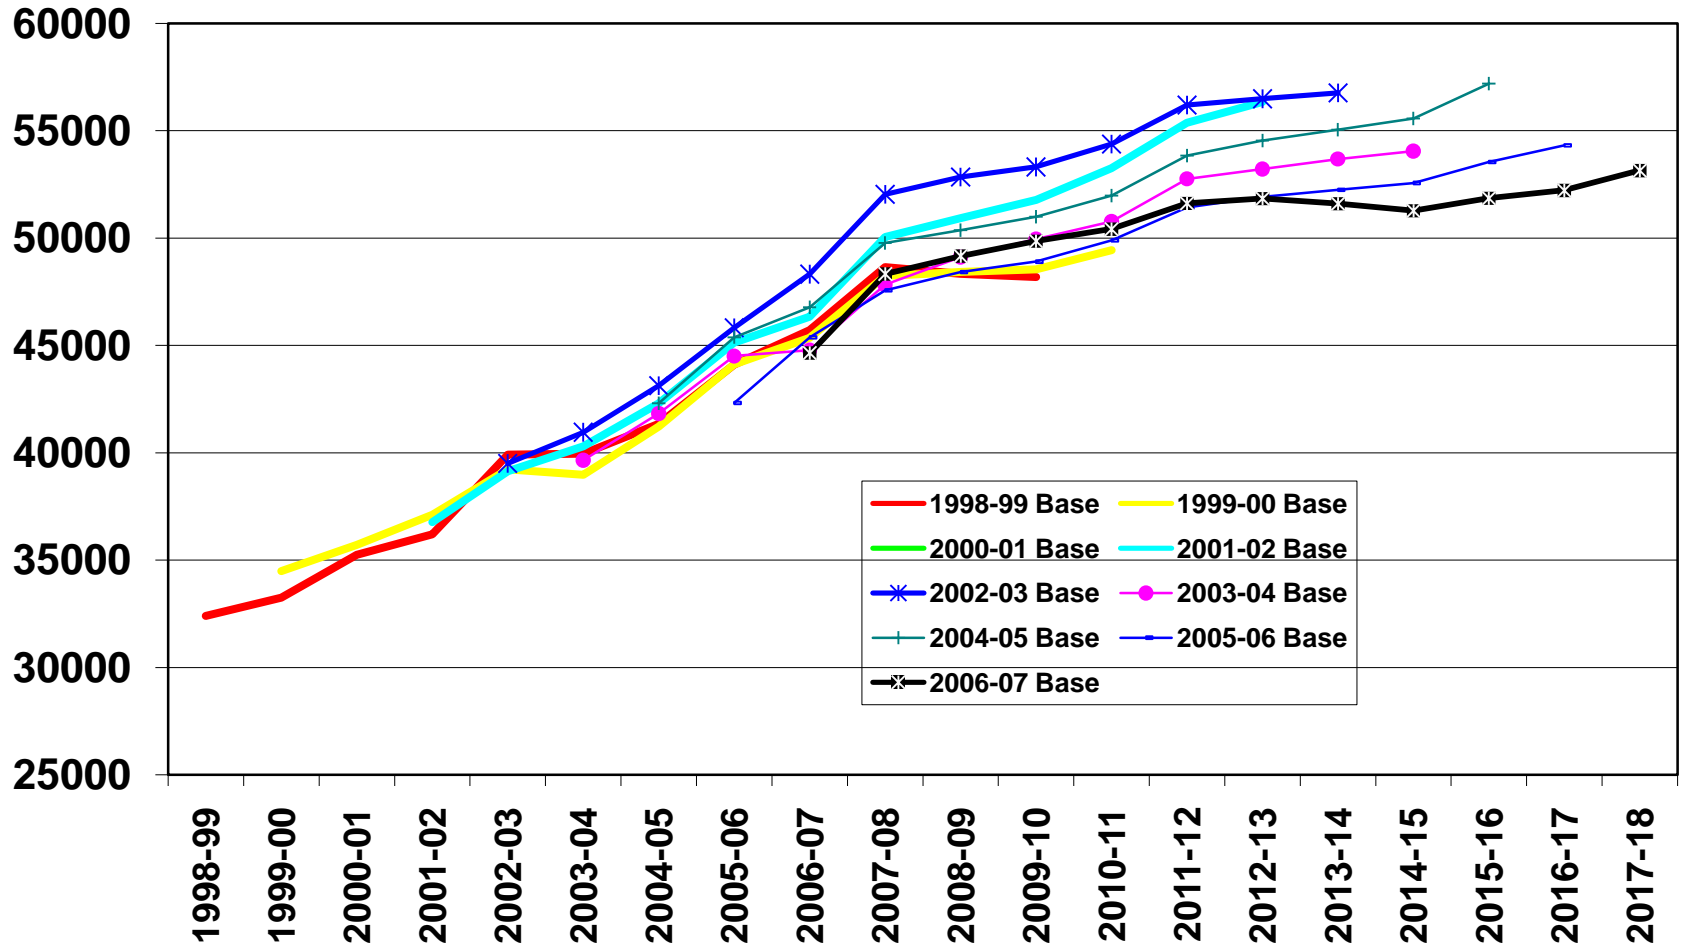

PROJECTED GROWTH OF ORANGE COUNTY HIGH SCHOOL GRADUATES

PROJECTED GROWTH OF LOS ANGELES COUNTY HIGH SCHOOL GRADUATES

PROJECTED GROWTH OF RIVERSIDE AND SAN BERNARDINO COUNTY HIGH SCHOOL GRADUATES

Data are not available from Base Year 2000-01.

PROJECTED GROWTH OF SAN DIEGO AND IMPERIAL COUNTY HIGH SCHOOL GRADUATES

Data are not available from Base Year 2000-01.

PROJECTED GROWTH OF SACRAMENTO AREA COUNTIES HIGH SCHOOL GRADUATES

Data are not available from Base Year 2000-01.