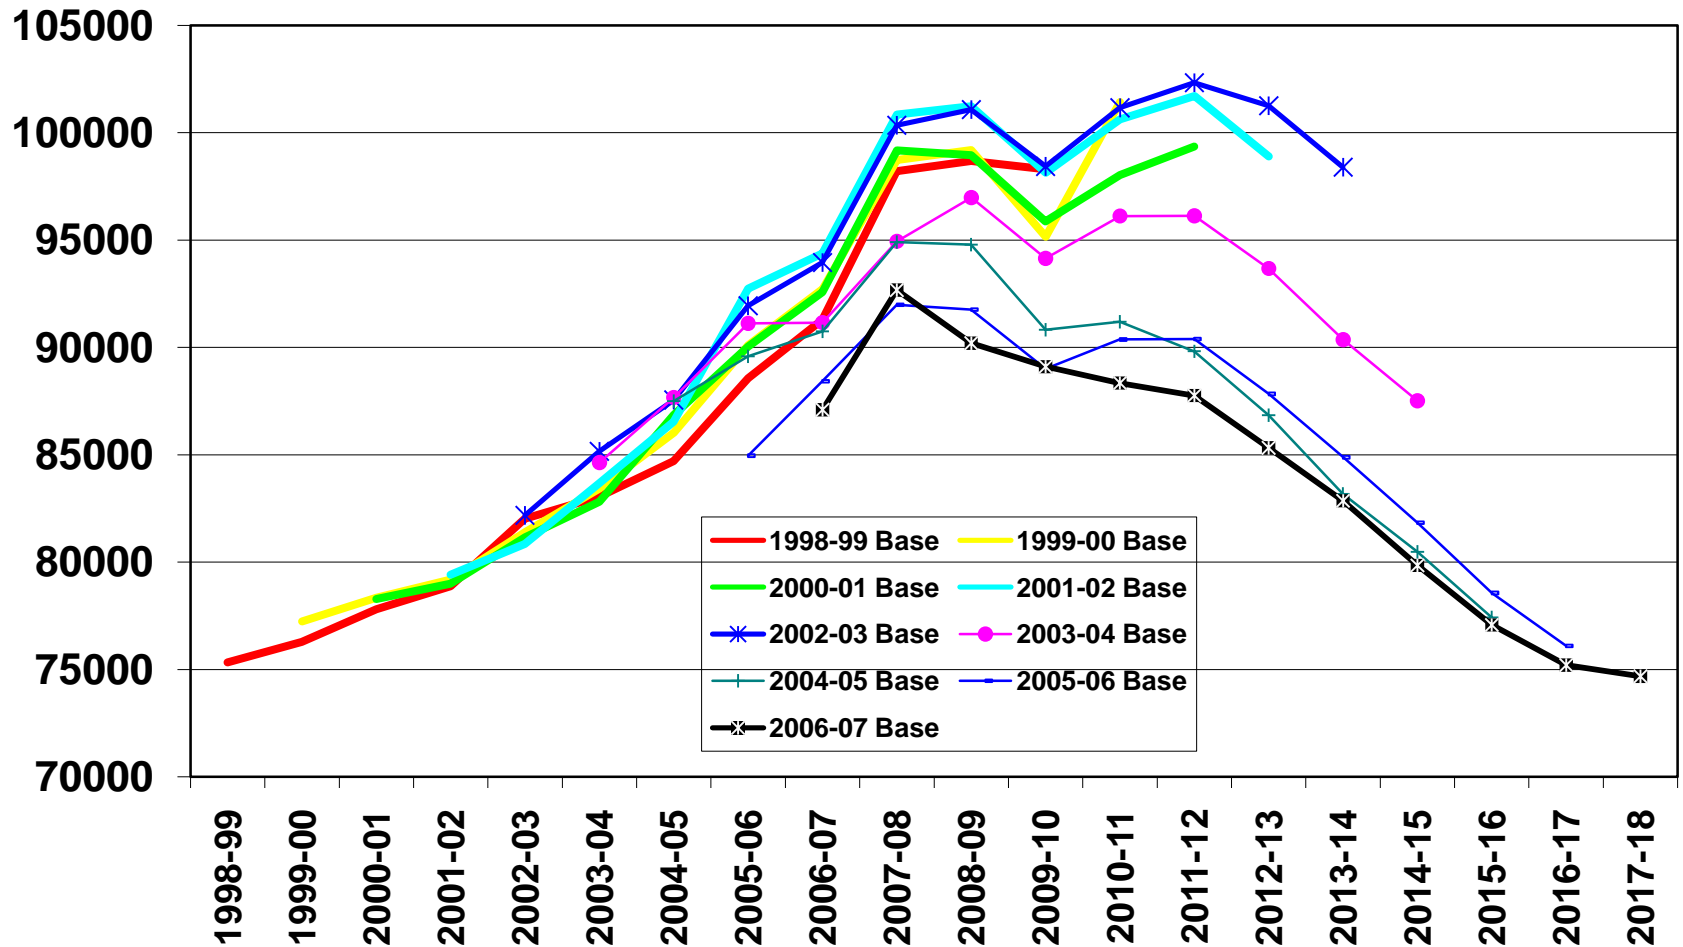

PROJECTED GROWTH OF ORANGE COUNTY HIGH SCHOOL GRADUATES

PROJECTED GROWTH OF LOS ANGELES COUNTY HIGH SCHOOL GRADUATES

PROJECTED GROWTH OF RIVERSIDE AND SAN BERNARDINO COUNTY HIGH SCHOOL GRADUATES

Data are not available from Base Year 2000-01.

PROJECTED GROWTH OF SAN DIEGO AND IMPERIAL COUNTY HIGH SCHOOL GRADUATES

Data are not available from Base Year 2000-01.

PROJECTED GROWTH OF SACRAMENTO AREA COUNTIES HIGH SCHOOL GRADUATES

Data are not available from Base Year 2000-01.