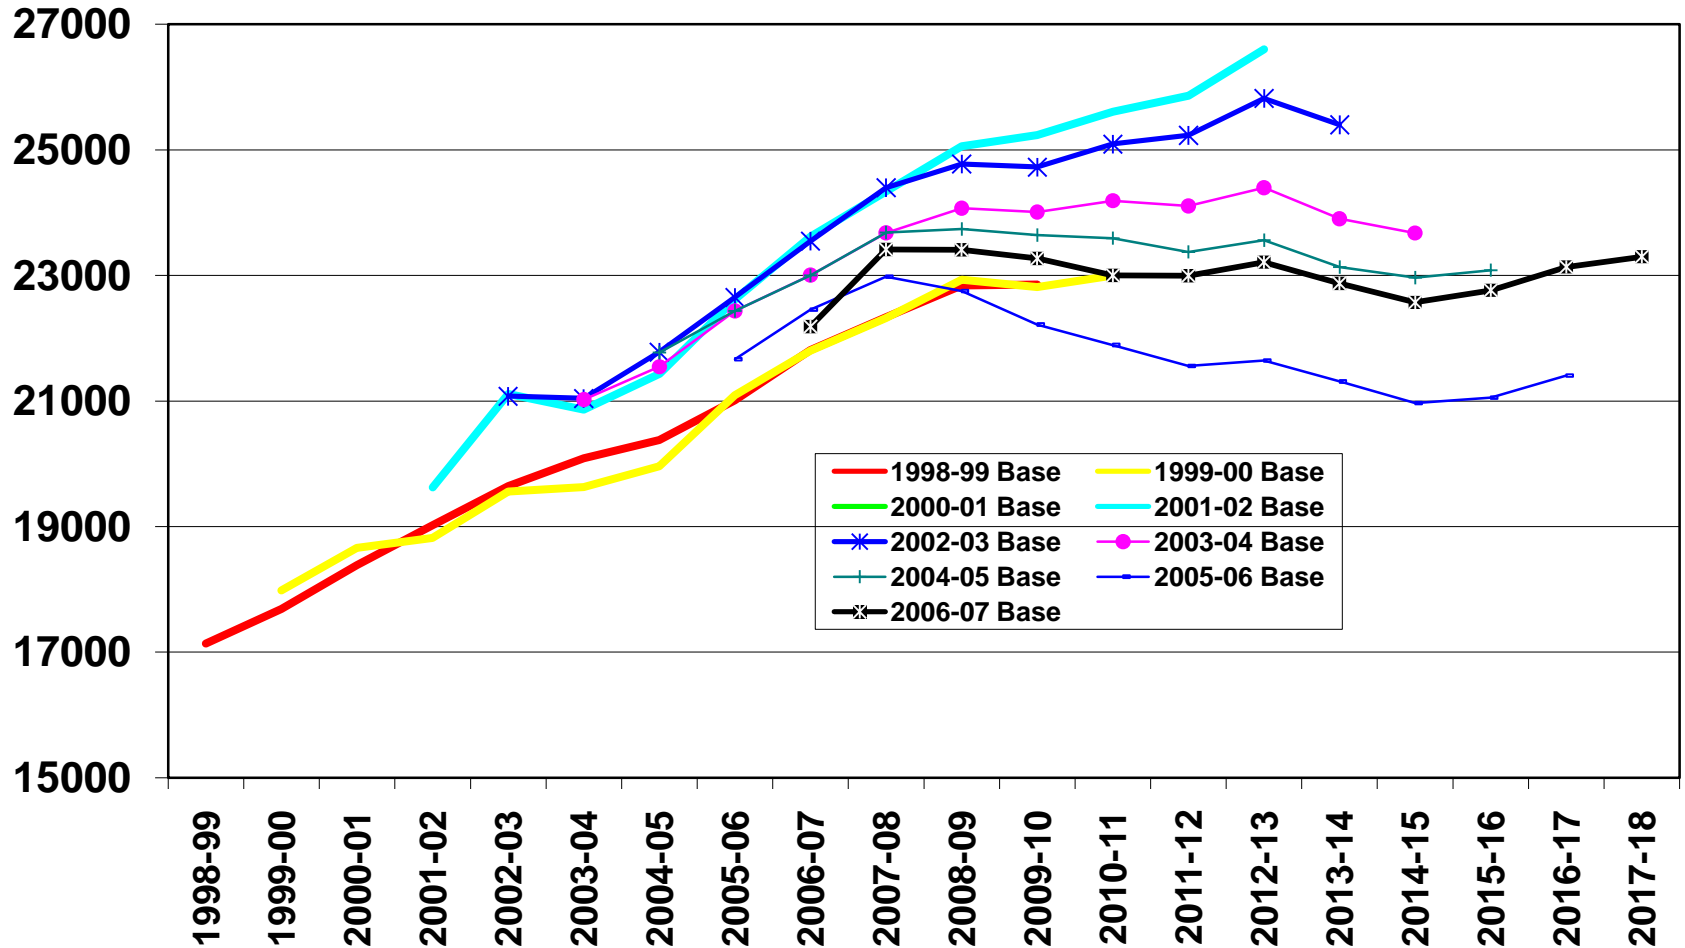

PROJECTED GROWTH OF ORANGE COUNTY HIGH SCHOOL GRADUATES

PROJECTED GROWTH OF LOS ANGELES COUNTY HIGH SCHOOL GRADUATES

PROJECTED GROWTH OF RIVERSIDE AND SAN BERNARDINO COUNTY HIGH SCHOOL GRADUATES

Data are not available from Base Year 2000-01.

PROJECTED GROWTH OF SAN DIEGO AND IMPERIAL COUNTY HIGH SCHOOL GRADUATES

Data are not available from Base Year 2000-01.

PROJECTED GROWTH OF SACRAMENTO AREA COUNTIES HIGH SCHOOL GRADUATES

Data are not available from Base Year 2000-01.