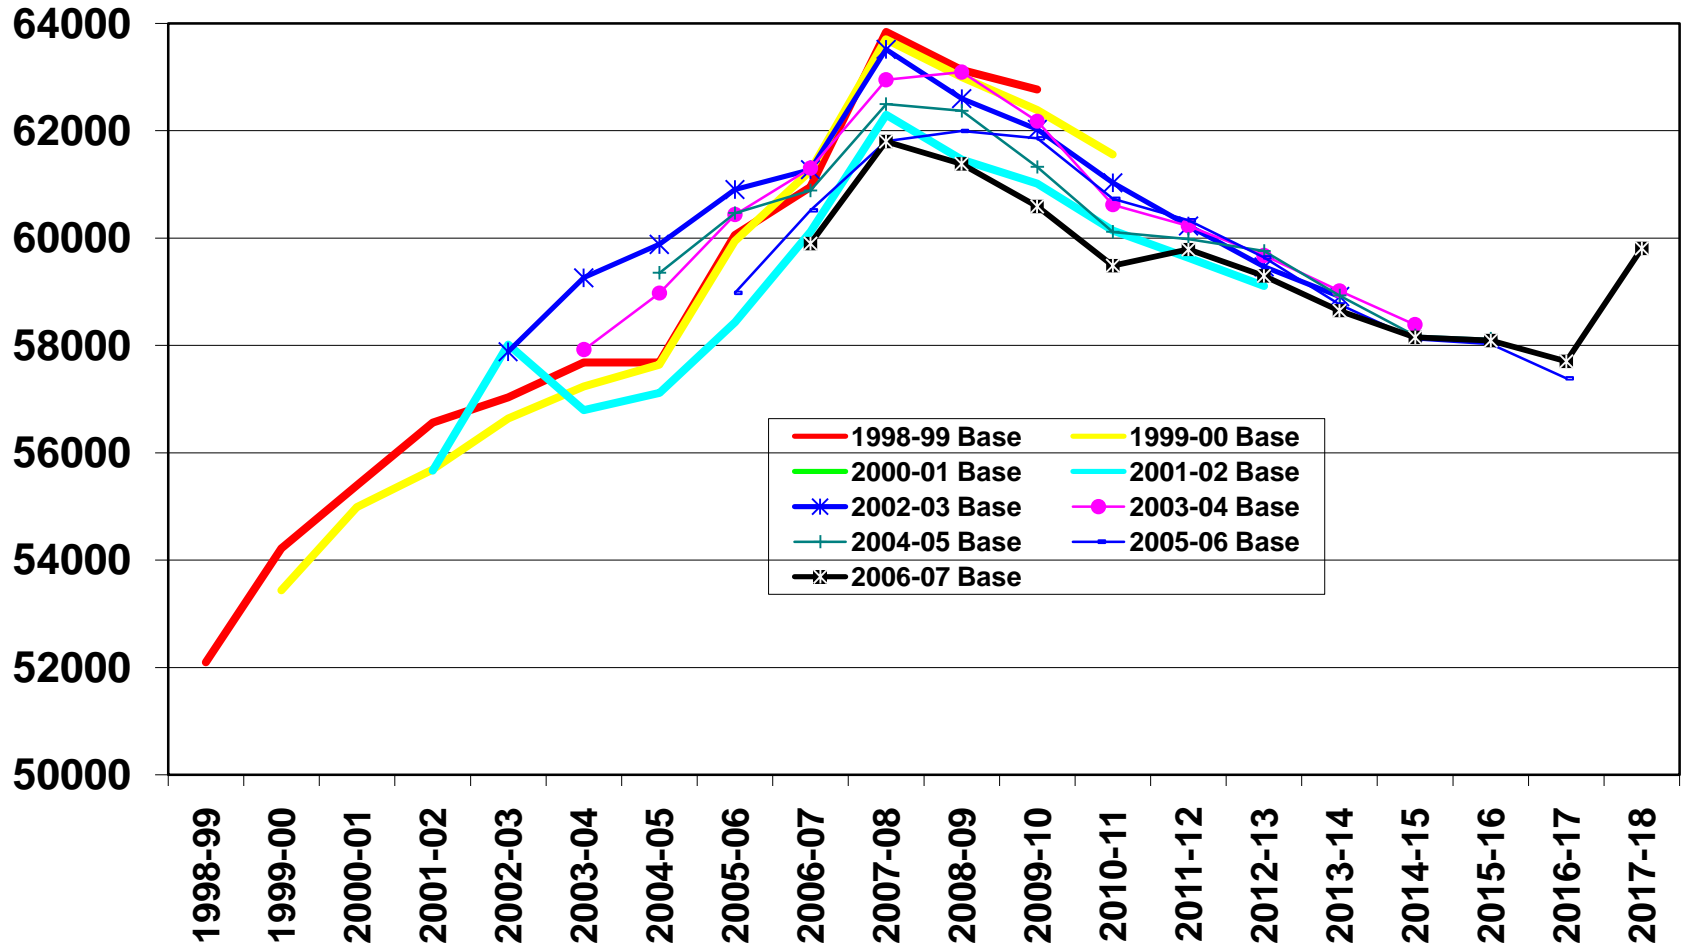

PROJECTED GROWTH OF SAN FRANCISCO AND BAY AREA COUNTIES HIGH SCHOOL GRADUATES

Data are not available from Base Year 2000-01.