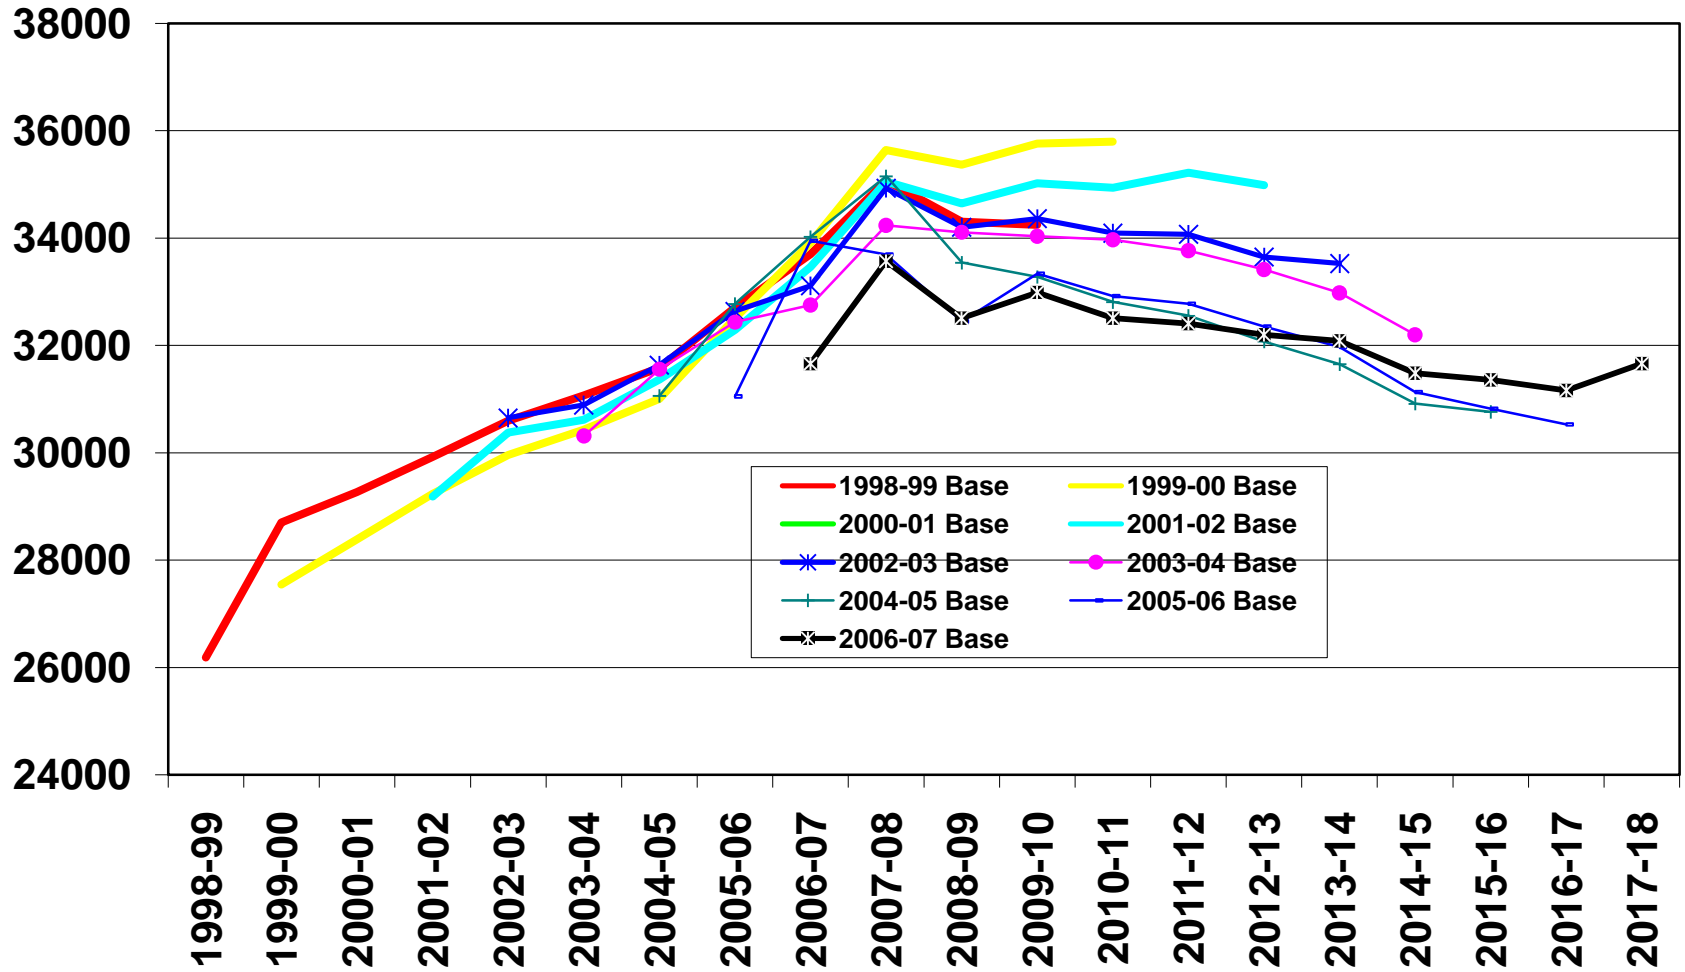

PROJECTED GROWTH OF ORANGE COUNTY HIGH SCHOOL GRADUATES

PROJECTED GROWTH OF LOS ANGELES COUNTY HIGH SCHOOL GRADUATES

PROJECTED GROWTH OF RIVERSIDE AND SAN BERNARDINO COUNTY HIGH SCHOOL GRADUATES

Data are not available from Base Year 2000-01.

PROJECTED GROWTH OF SAN DIEGO AND IMPERIAL COUNTY HIGH SCHOOL GRADUATES

Data are not available from Base Year 2000-01.

PROJECTED GROWTH OF SACRAMENTO AREA COUNTIES HIGH SCHOOL GRADUATES

Data are not available from Base Year 2000-01.