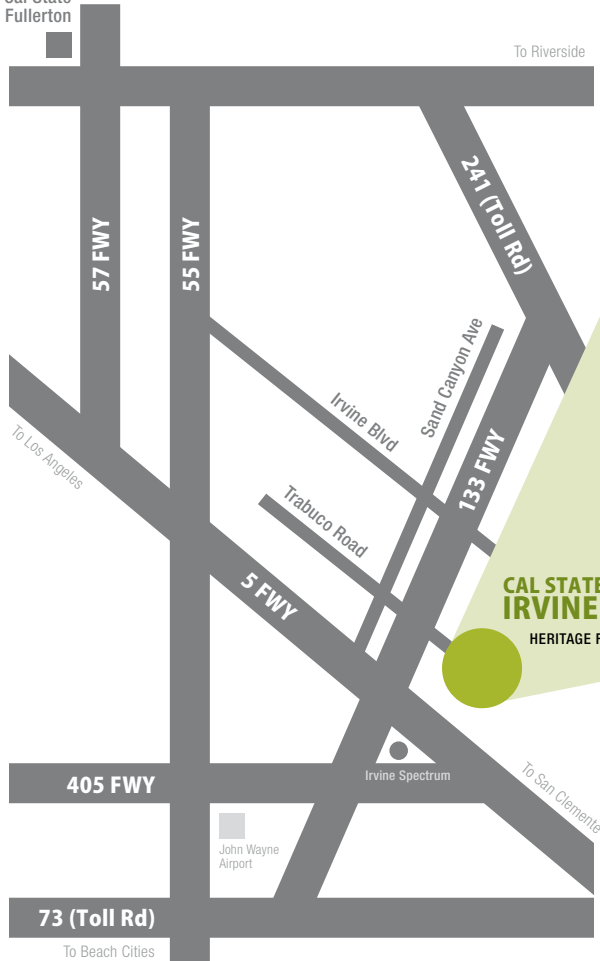

Cal State Fullerton

**CAL STATE FULLERTON
IRVINE CAMPUS**

HERITAGE FIELDS EL TORO

- 
Parking in Lots IRVC 1, 2, 3, 4 and 5
 Parking permit requirements are enforced Monday through Thursday 7 a.m. to 10 p.m. and Friday 7 a.m. to 5 p.m. The California Vehicle Code is enforced at all times.
- 
30 Min. Parking
- 
Day-Permit Machine (\$5.00)
- 
Visitor Information Center
- 
Disabled Parking