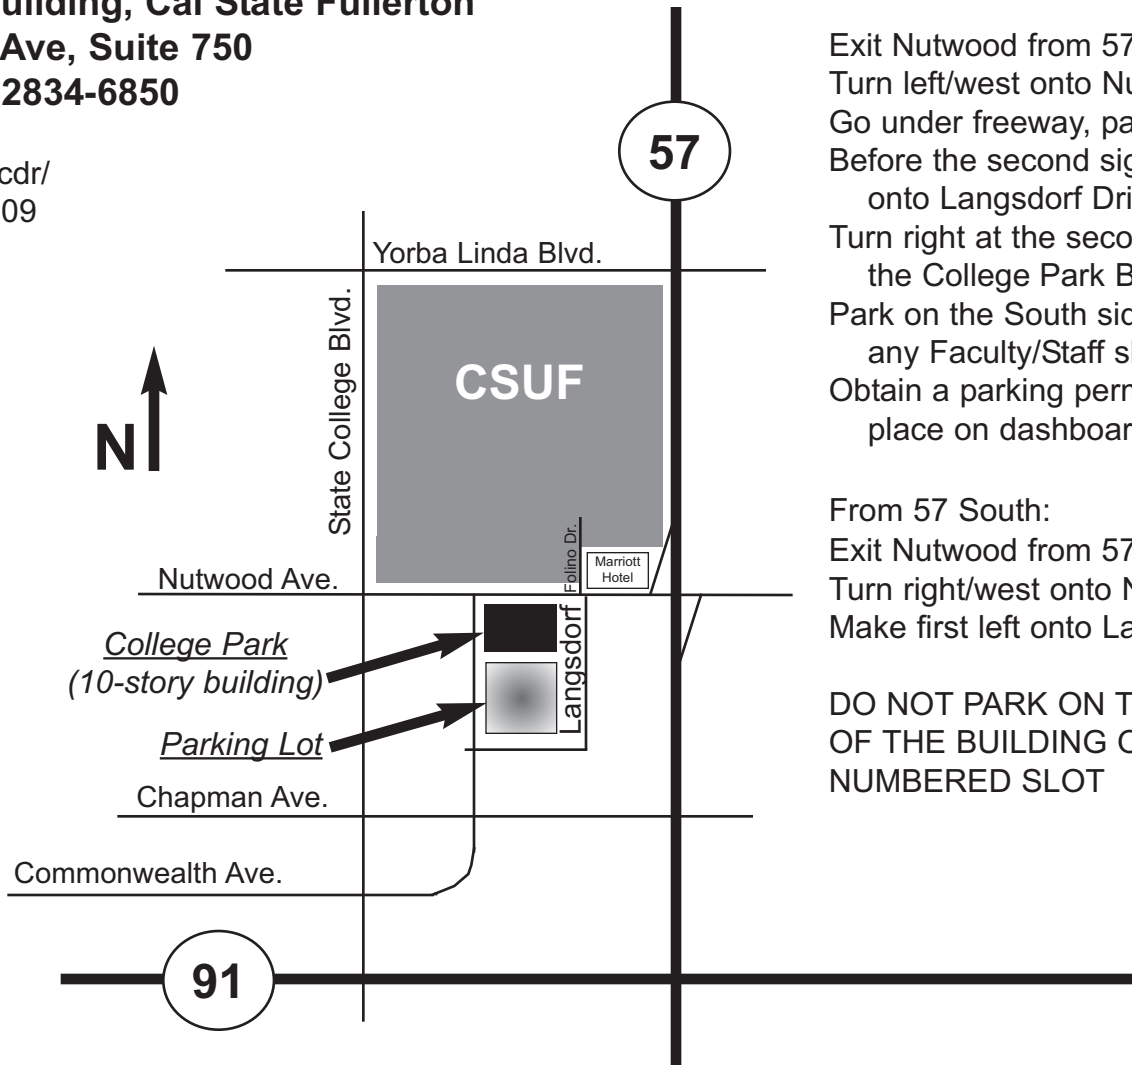

**Center for Demographic Research  
College Park Building, Cal State Fullerton  
2600 Nutwood Ave, Suite 750  
Fullerton, CA 92834-6850**

www.fullerton.edu/cdr/  
Phone 657-278-3009

Orange County  
Thomas Guide  
Page 739 C6

## DIRECTIONS AND PARKING

Exit Nutwood from 57 Freeway North.  
Turn left/west onto Nutwood.  
Go under freeway, past first signal.  
Before the second signal, make first left  
onto Langsdorf Drive.  
Turn right at the second driveway into  
the College Park Building lot.  
Park on the South side of the building in  
any Faculty/Staff slot.  
Obtain a parking permit from CDR and  
place on dashboard.

From 57 South:  
Exit Nutwood from 57 Freeway.  
Turn right/west onto Nutwood.  
Make first left onto Langsdorf Drive.

**DO NOT PARK ON THE NORTH SIDE  
OF THE BUILDING OR IN ANY  
NUMBERED SLOT**

**MAP NOT TO SCALE**