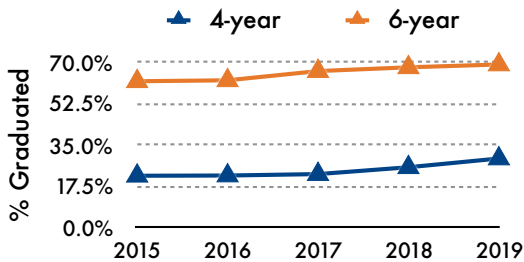

# CSUF FACTS: FALL 2019

**83,154**  
Total Number of Applications

**11,585**  
Total Number of Degrees in 2018-2019

**39,868**  
Total Number of Students (state-support)

**33,202**  
Total FTES

**14.29**  
First-time Freshmen Average Unit Load

**29.2%** (estimated)  
First-time Full-time Freshman 4-year Graduation Rate

**42.7%** (estimated)  
Undergraduate Transfer Students 2-year Graduation Rate

\*Underrepresented = Native American, Black, Hispanic & Pacific Islander