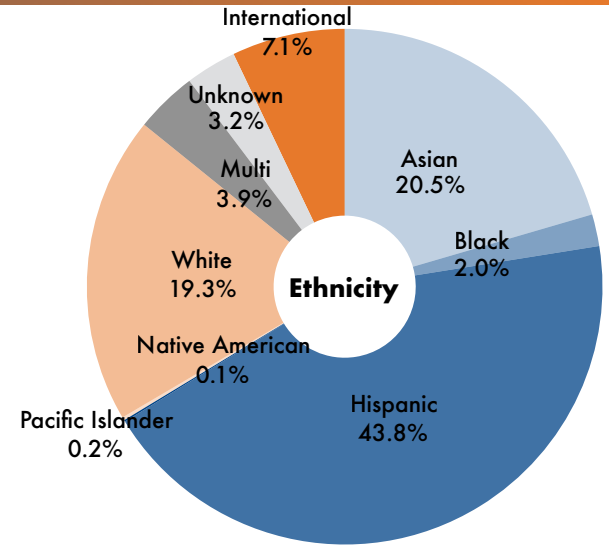

# CSUF FACTS: FALL 2019

**83,154**  
Total Number of Applications

**11,585**  
Total Number of Degrees in 2018-2019

**39,868**  
Total Number of Students (state-support)

**33,202**  
Total FTES

**14.29**  
First-time Freshmen Average Unit Load

**29.2%** (estimated)  
First-time Full-time Freshman 4-year Graduation Rate

**42.7%** (estimated)  
Undergraduate Transfer Students 2-year Graduation Rate

\*Underrepresented = Native American, Black, Hispanic & Pacific Islander

\*International = Students from foreign countries