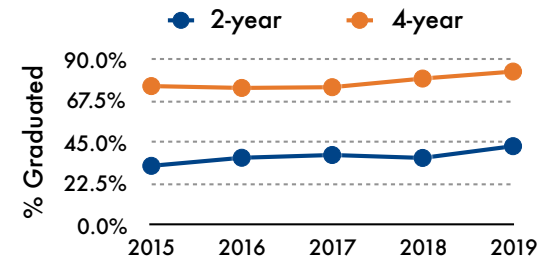

# CSUF FACTS: FALL 2019

**83,154**  
Total Number of Applications

**11,585**  
Total Number of Degrees in 2018-2019

**39,868**  
Total Number of Students (state-support)

**33,202**  
Total FTES

**14.29**  
First-time Freshmen Average Unit Load

**29.2%** (estimated)  
First-time Full-time Freshman 4-year Graduation Rate

**42.7%** (estimated)  
Undergraduate Transfer Students 2-year Graduation Rate

\*Underrepresented = Native American, Black, Hispanic & Pacific Islander