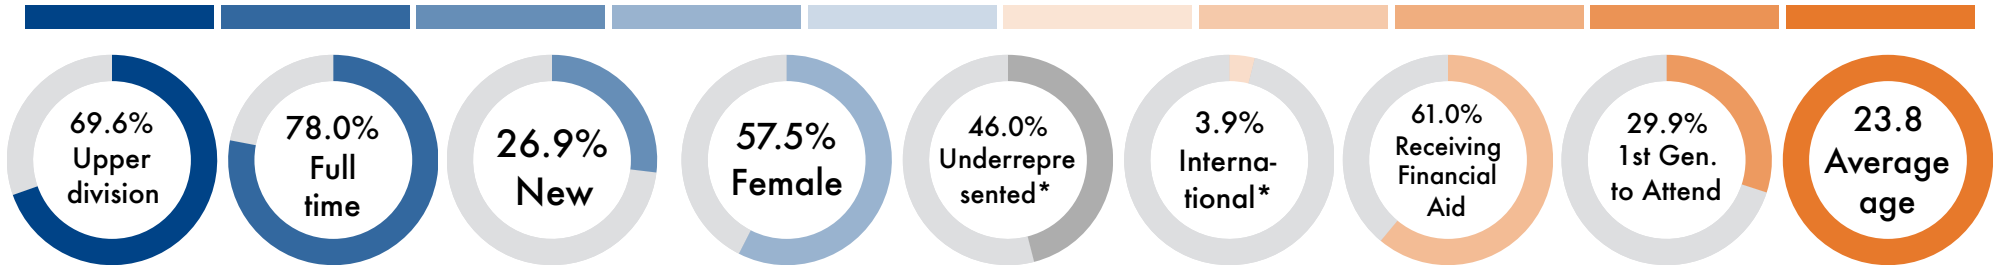

# CSUF FACTS: FALL 2019

**83,154**  
Total Number of Applications

**11,585**  
Total Number of Degrees in 2018-2019

**39,868**  
Total Number of Students (state-support)

**33,202**  
Total FTES

**14.29**  
First-time Freshmen Average Unit Load

**29.2%** (estimated)  
First-time Full-time Freshman 4-year Graduation Rate

**42.7%** (estimated)  
Undergraduate Transfer Students 2-year Graduation Rate

\*Underrepresented = Native American, Black, Hispanic & Pacific Islander

\*International = Students from foreign countries