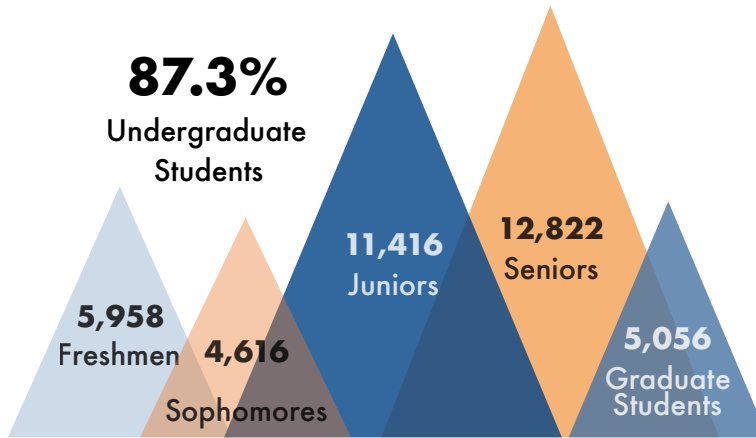

# CSUF FACTS: FALL 2019

**83,154**  
Total Number of Applications

**11,585**  
Total Number of Degrees in 2018-2019

**39,868**  
Total Number of Students (state-support)

**33,202**  
Total FTES

**14.29**  
First-time Freshmen Average Unit Load

**29.2%** (estimated)  
First-time Full-time Freshman 4-year Graduation Rate

**42.7%** (estimated)  
Undergraduate Transfer Students 2-year Graduation Rate

\*Underrepresented = Native American, Black, Hispanic & Pacific Islander

\*International = Students from foreign countries