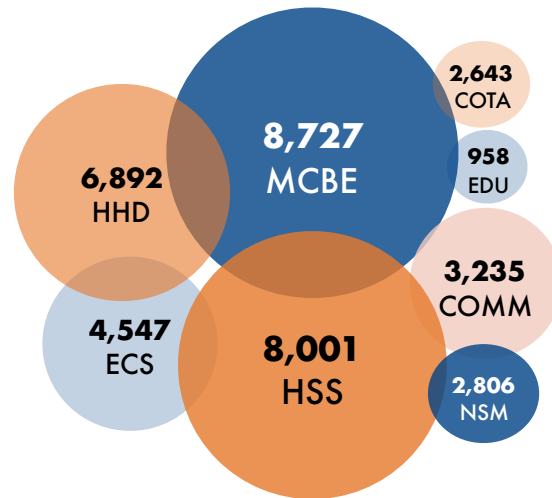

# CSUF FACTS: FALL 2019

**83,154**  
Total Number of Applications

**11,585**  
Total Number of Degrees in 2018-2019

**39,868**  
Total Number of Students (state-support)

**33,202**  
Total FTES

**14.29**  
First-time Freshmen Average Unit Load

**29.2%** (estimated)  
First-time Full-time Freshman 4-year Graduation Rate

**42.7%** (estimated)  
Undergraduate Transfer Students 2-year Graduation Rate

\*Underrepresented = Native American, Black, Hispanic & Pacific Islander

\*International = Students from foreign countries