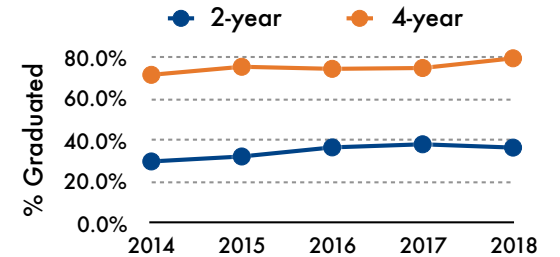

CSUF FACTS: FALL 2018

83,127
Total Number of Applications

10,974
Total Number of Degrees in 2017-2018

39,774
Total Number of Students (state-support)

32,530
Total FTES

14.34
First-time Freshmen Average Unit Load

25.5%

First-time Full-time Freshman 4-year Graduation Rate

36.3%

Undergraduate Transfer Students 2-year Graduation Rate

*Underrepresented = Native American, Black, Hispanic & Pacific Islanders