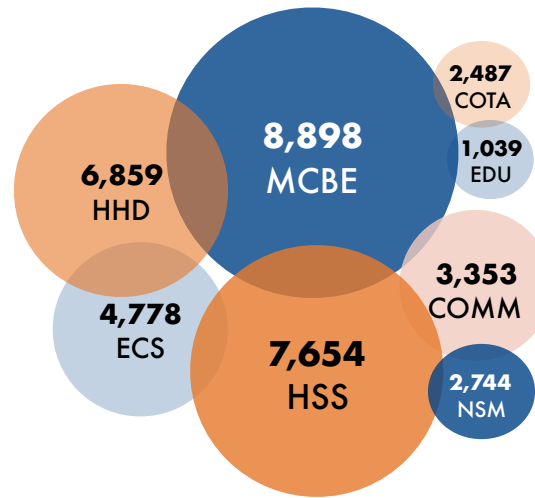

CSUF FACTS: FALL 2018

83,127
Total Number of Applications

10,974
Total Number of Degrees in 2017-2018

39,774
Total Number of Students (state-support)

32,530
Total FTES

14.34
First-time Freshmen Average Unit Load

25.5%

First-time Full-time Freshman 4-year Graduation Rate

36.3%

Undergraduate Transfer Students 2-year Graduation Rate

*Underrepresented = Native American, Black, Hispanic & Pacific Islanders