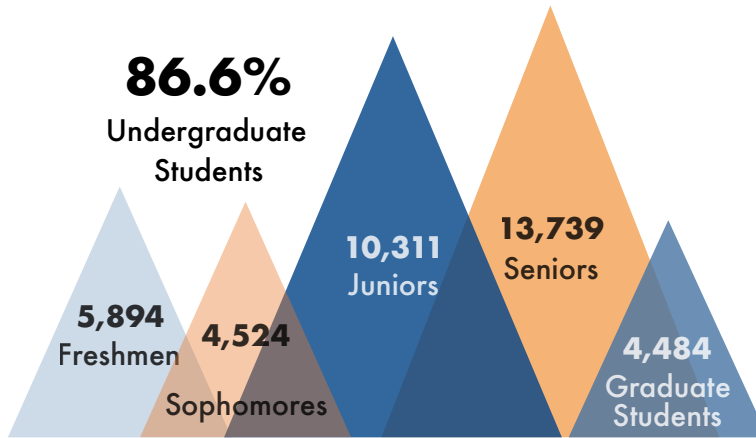

CSUF FACTS: FALL 2018

83,127
Total Number of Applications

10,974
Total Number of Degrees in 2017-2018

39,774
Total Number of Students (state-support)

32,530
Total FTES

14.34
First-time Freshmen Average Unit Load

25.5%

First-time Full-time Freshman 4-year Graduation Rate

36.3%

Undergraduate Transfer Students 2-year Graduation Rate

*Underrepresented = Native American, Black, Hispanic & Pacific Islanders