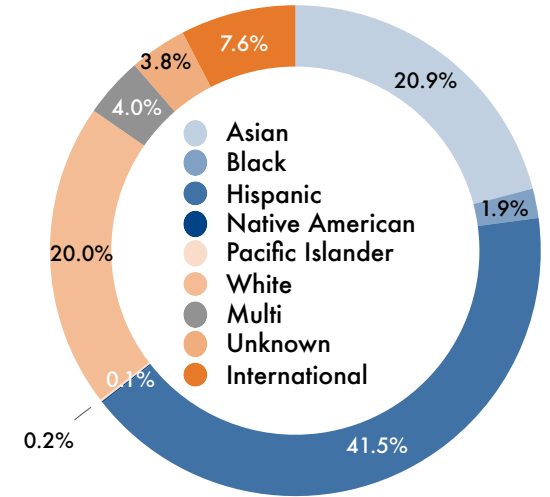

CSUF FACTS: FALL 2018

83,127
Total Number of Applications

10,974
Total Number of Degrees in 2017-2018

39,774
Total Number of Students (state-support)

32,530
Total FTES

14.34
First-time Freshmen Average Unit Load

25.5%

First-time Full-time Freshman 4-year Graduation Rate

36.3%

Undergraduate Transfer Students 2-year Graduation Rate

*Underrepresented = Native American, Black, Hispanic & Pacific Islanders