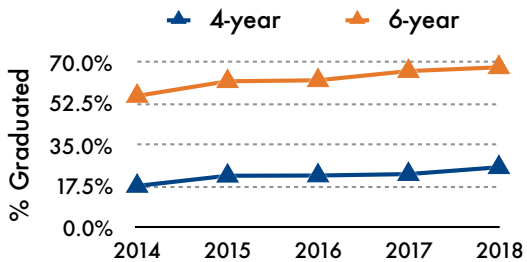

CSUF FACTS: FALL 2018

83,127
Total Number of Applications

10,974
Total Number of Degrees in 2017-2018

39,774
Total Number of Students (state-support)

32,530
Total FTES

14.34
First-time Freshmen Average Unit Load

25.5%

First-time Full-time Freshman 4-year Graduation Rate

36.3%

Undergraduate Transfer Students 2-year Graduation Rate

*Underrepresented = Native American, Black, Hispanic & Pacific Islanders