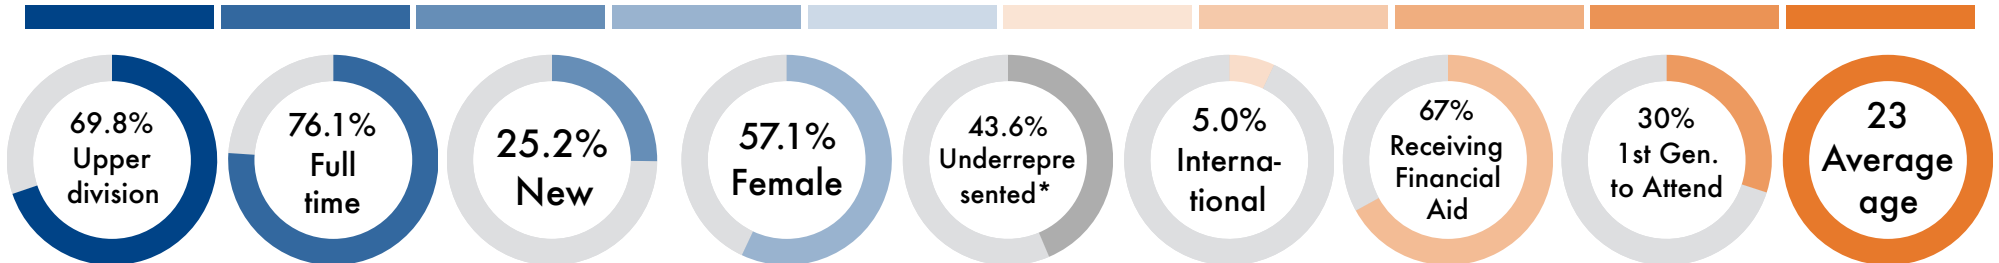

CSUF FACTS: FALL 2018

83,127
Total Number of Applications

10,974
Total Number of Degrees in 2017-2018

39,774
Total Number of Students (state-support)

32,530
Total FTES

14.34
First-time Freshmen Average Unit Load

25.5%

First-time Full-time Freshman 4-year Graduation Rate

36.3%

Undergraduate Transfer Students 2-year Graduation Rate

*Underrepresented = Native American, Black, Hispanic & Pacific Islanders