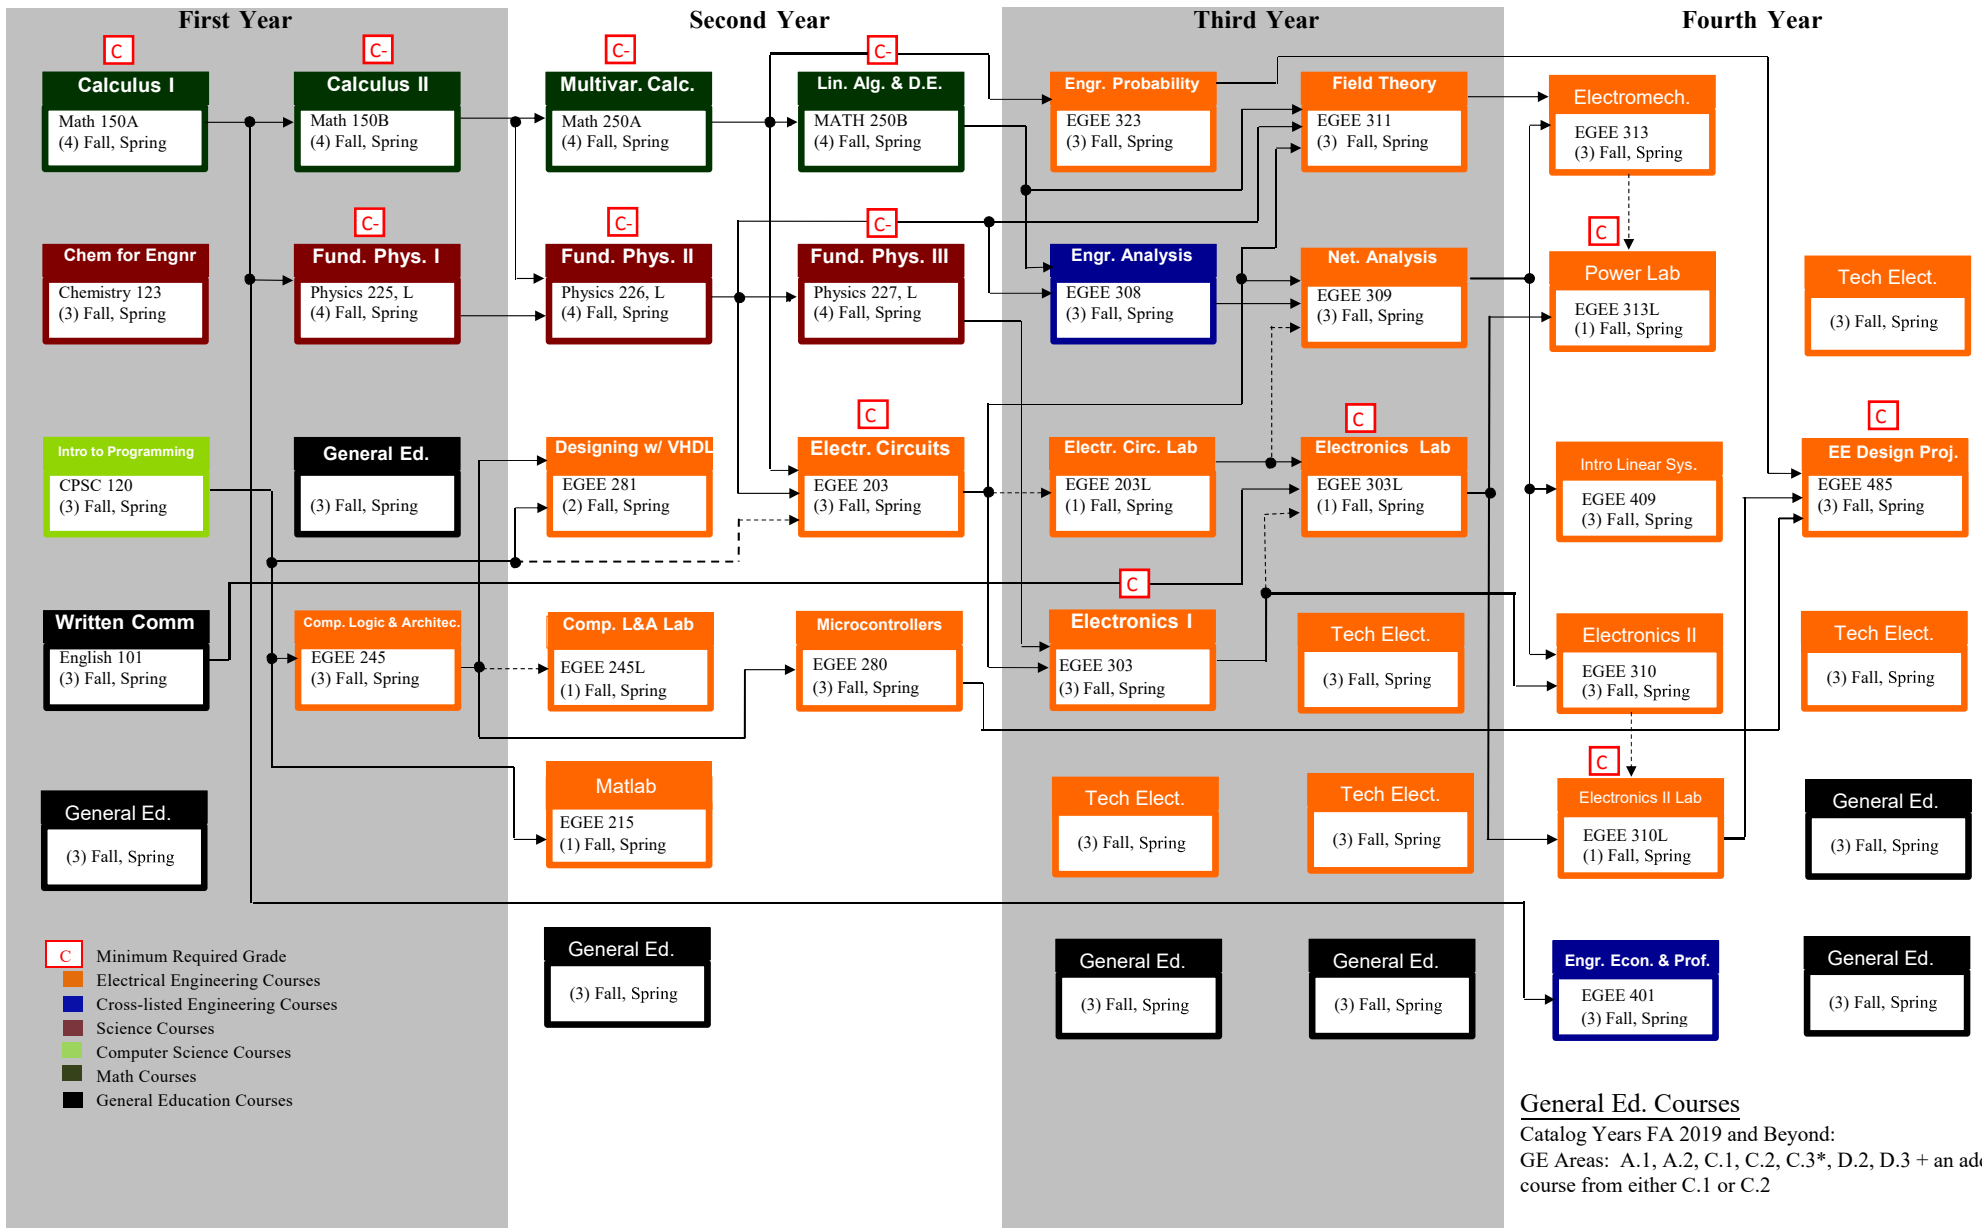

Bachelor of Science Degree Program in Electrical Engineering, CSUF

General Ed. Courses

Catalog Years FA 2019 and Beyond:
GE Areas: A.1, A.2, C.1, C.2, C.3*, D.2, D.3 + an additional course from either C.1 or C.2

Catalog Years FA 2018 - SP 2019:
GE Areas: A.1, A.2, C.1, C.2, C.3, C.4*, D.2, D.3

Catalog Years FA 2015 - SP 2018:
GE Areas: A.1, A.2, C.1, C.2, C.3*, C.4, D.3, D.4

* = select a course from this GE Area that also satisfies Area Z