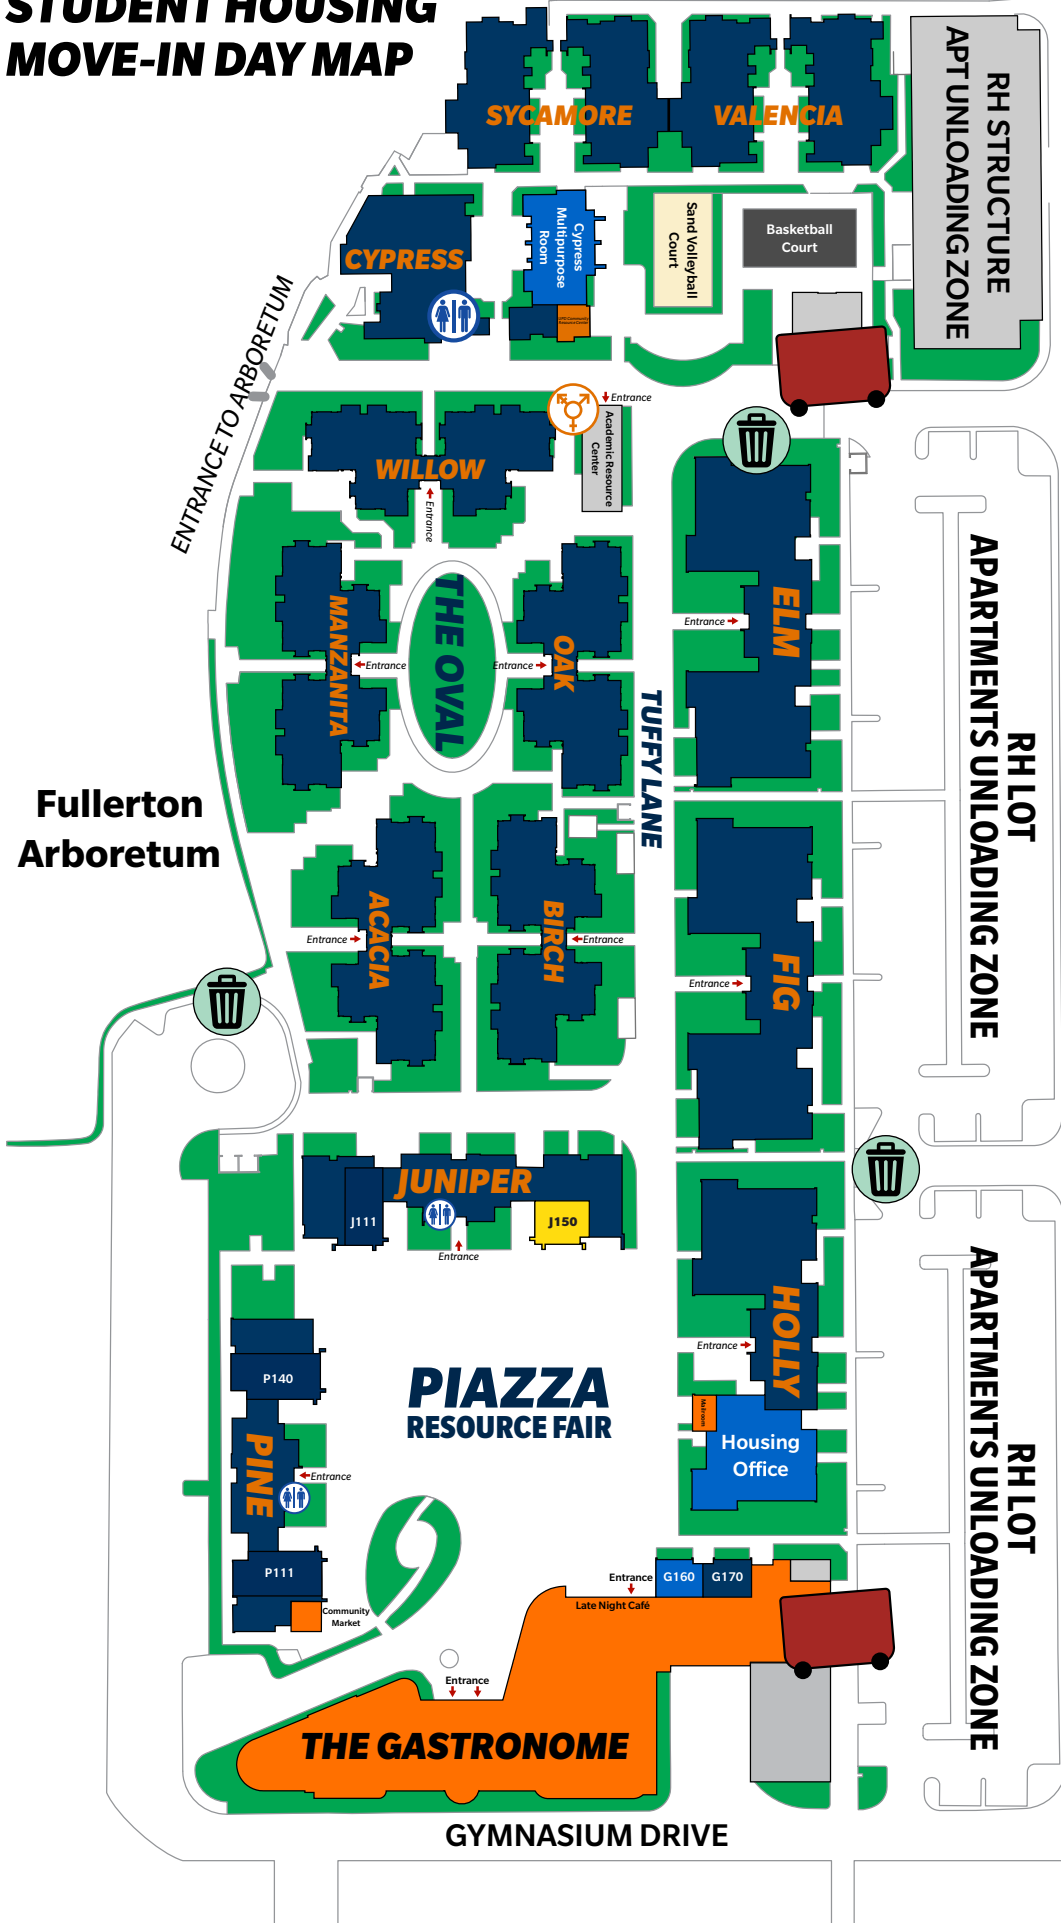

STUDENT HOUSING MOVE-IN DAY MAP

LONG-TERM PARKING AVAILABLE IN LOT A

EXIT TO YORBA LINDA BLVD

LEGEND

MOVING BIN CHECK-OUT STATION

DUMPSTERS

ALL STUDENTS CHECK-IN

PARENTS WELCOME SESSION

TITANCARD PRINTING

PUBLIC RESTROOM

ALL GENDER RESTROOM

Fullerton Arboretum

ENTRANCE TO ARBORETUM

RH LOT
APARTMENTS UNLOADING ZONE

RHT LOT
APARTMENTS UNLOADING ZONE

EAST CAMPUS DRIVE/FOLINO DRIVE

GYMNASIUM DRIVE

LOTE E - RESIDENCE HALLS UNLOADING ZONE

LONG-TERM PARKING AVAILABLE IN EASTSIDE PARKING STRUCTURE

EXIT TO NUTWOOD AVE