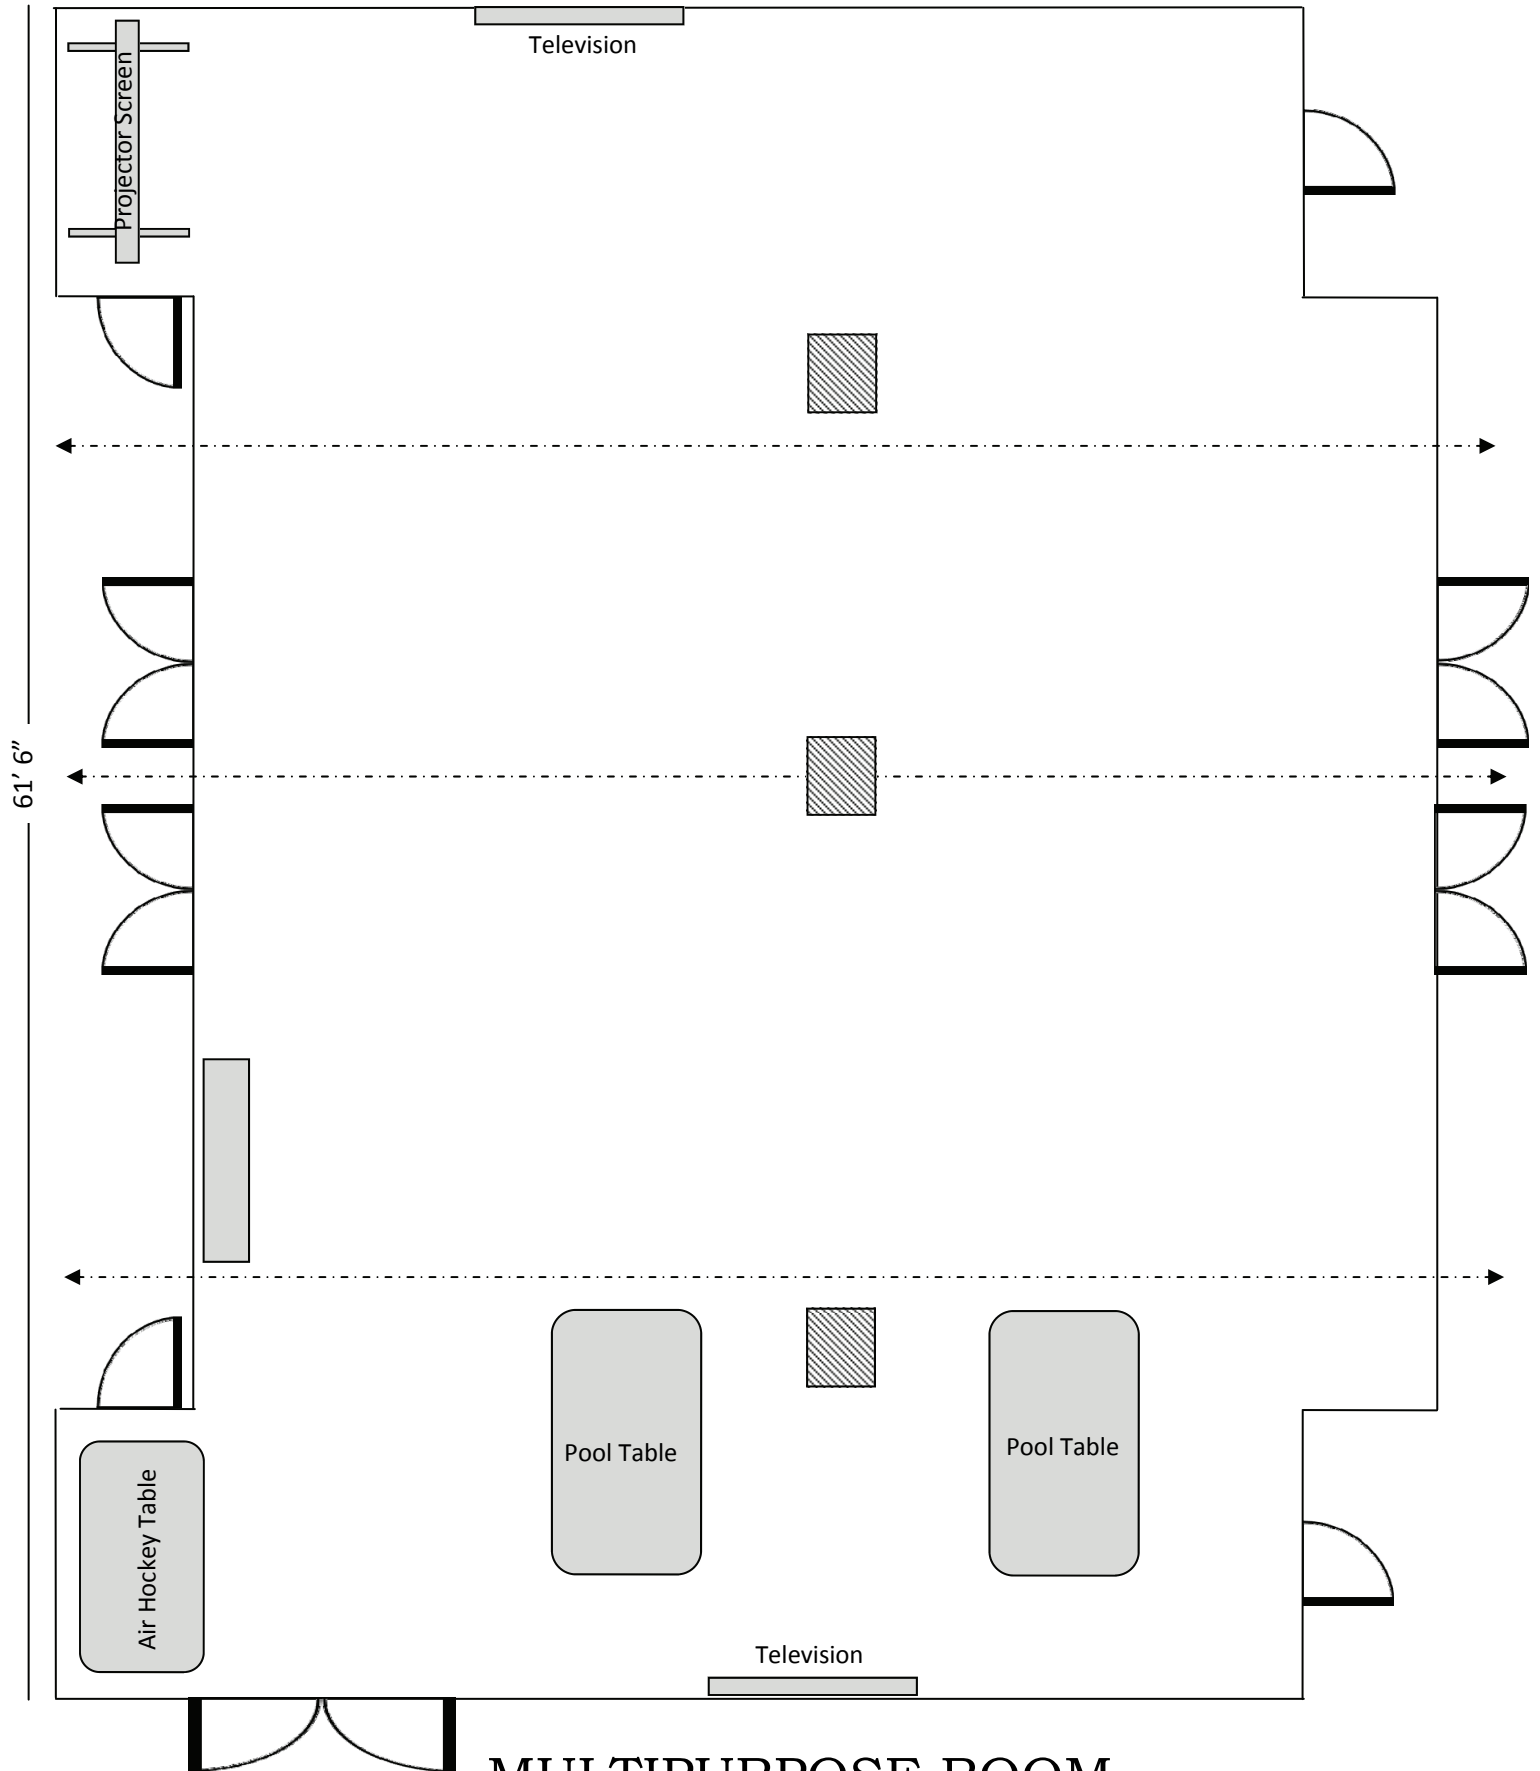

29' 6"

45' 6"

Dry Erase Board

Projector Screen

Podium

PINE 111

29' 6"

45' 6"

Dry Erase Board

Projector Screen

Podium

PINE 140

29' 6"

45' 6"

Dry Erase Board

Projector Screen

Podium

JUNIPER 111

93

Juniper 150

GASTRONOME 170

GASTRONOME 160

44' 11"

61' 6"

MULTIPURPOSE ROOM