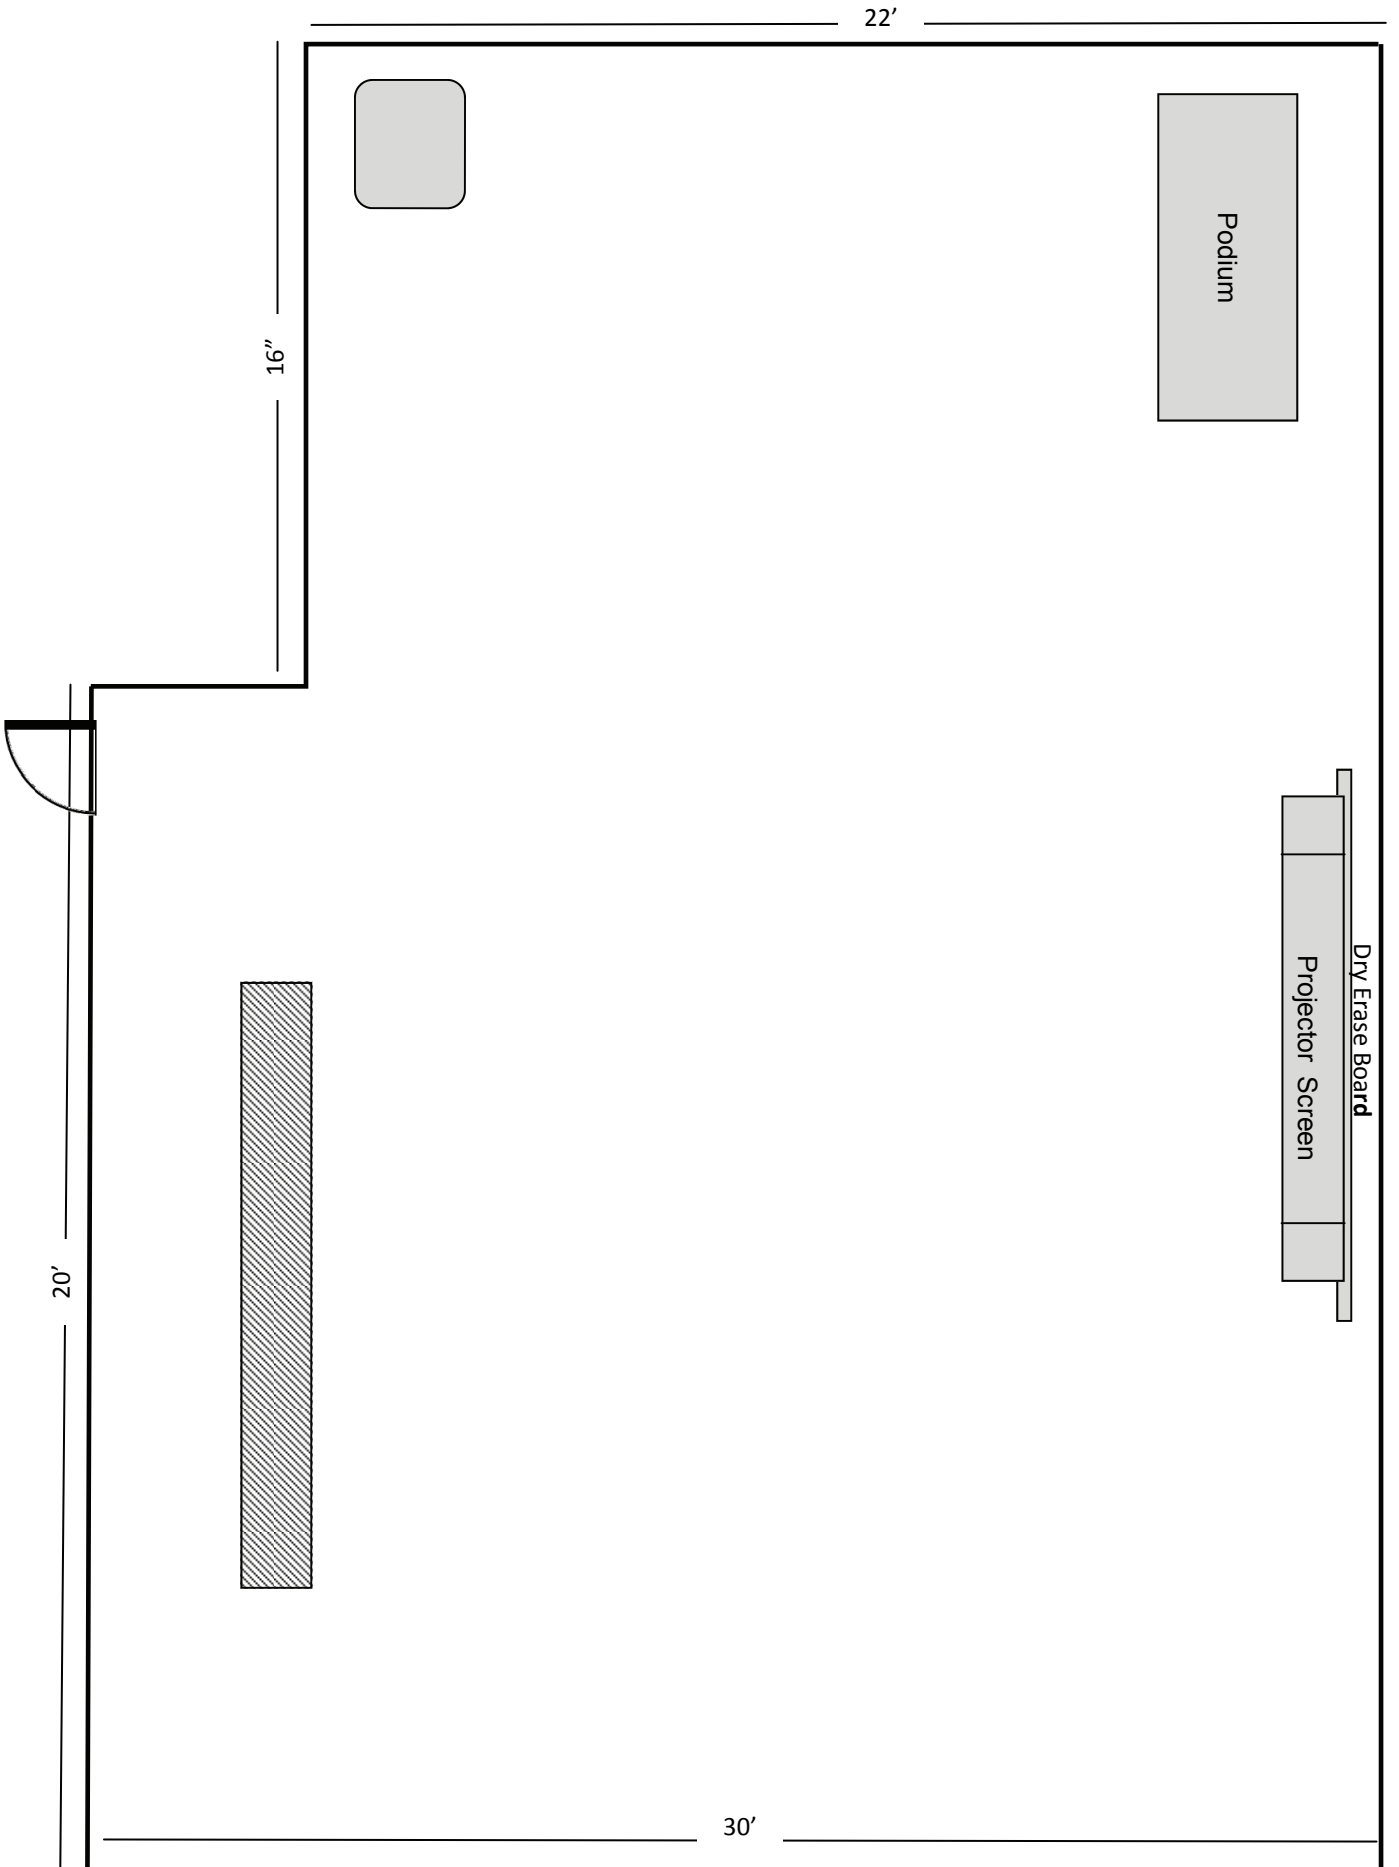

29' 6"

45' 6"

Dry Erase Board

Projector Screen

Podium

PINE 111

29' 6"

45' 6"

Dry Erase Board

Projector Screen

Podium

PINE 140

29' 6"

45' 6"

Dry Erase Board

Projector Screen

Podium

JUNIPER 111

93

Juniper 150

GASTRONOME 170

GASTRONOME 160

44' 11"

61' 6"