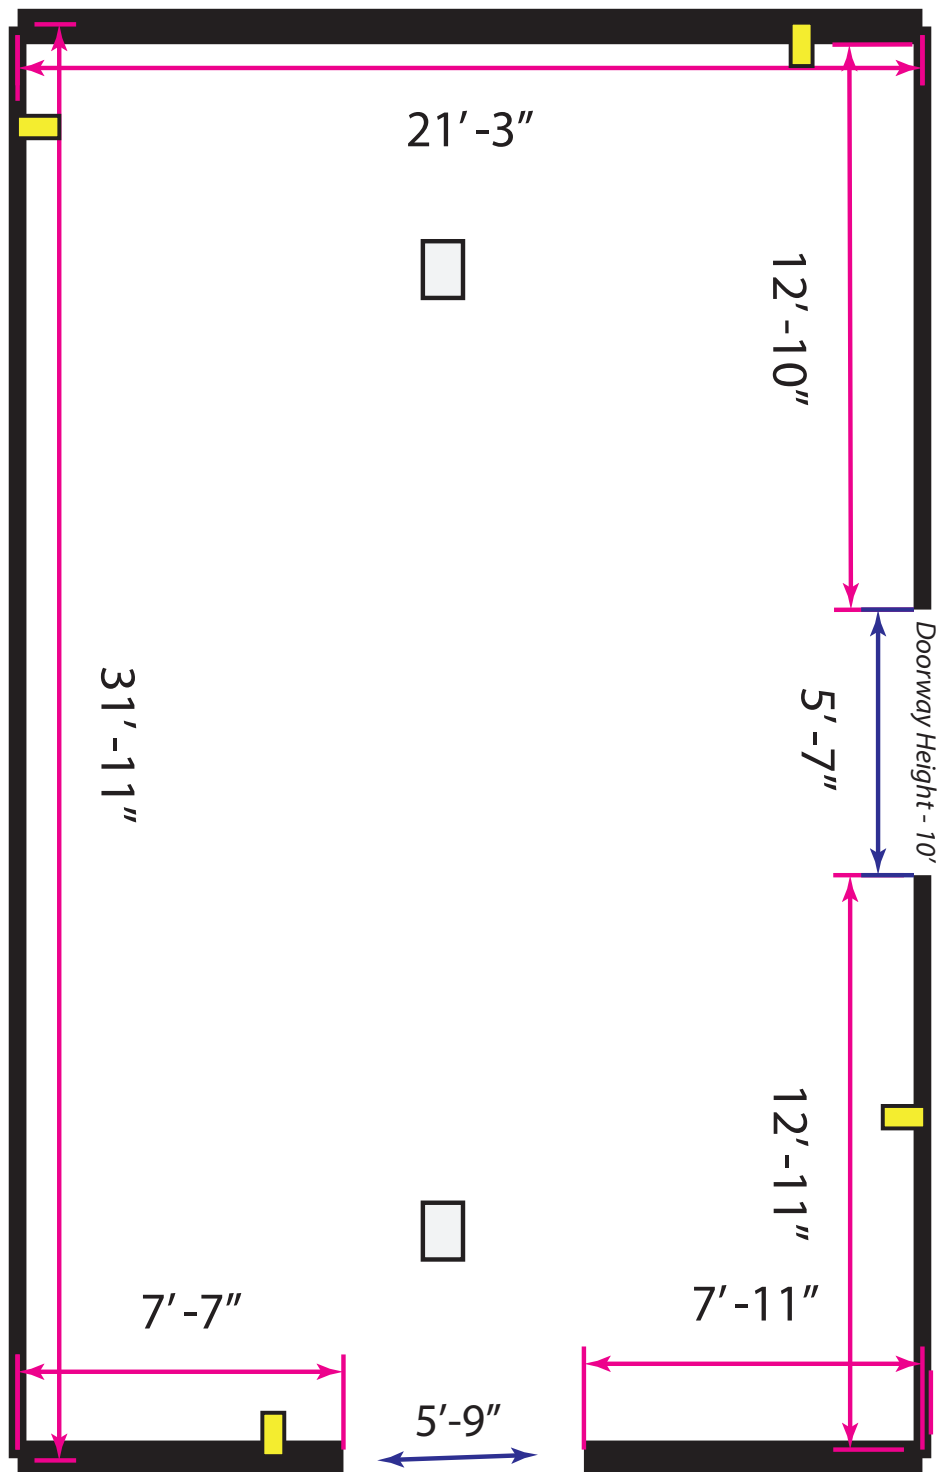

MARILYN & CLINE

DUFF GALLERY

Student Gallery - Building G - Room 105

684 sq. ft
Ceiling Height 18'

-  Floor Outlet
12" x 14" x .5"
-  Wall Outlet
16" from floor

Doorway Height - 10'