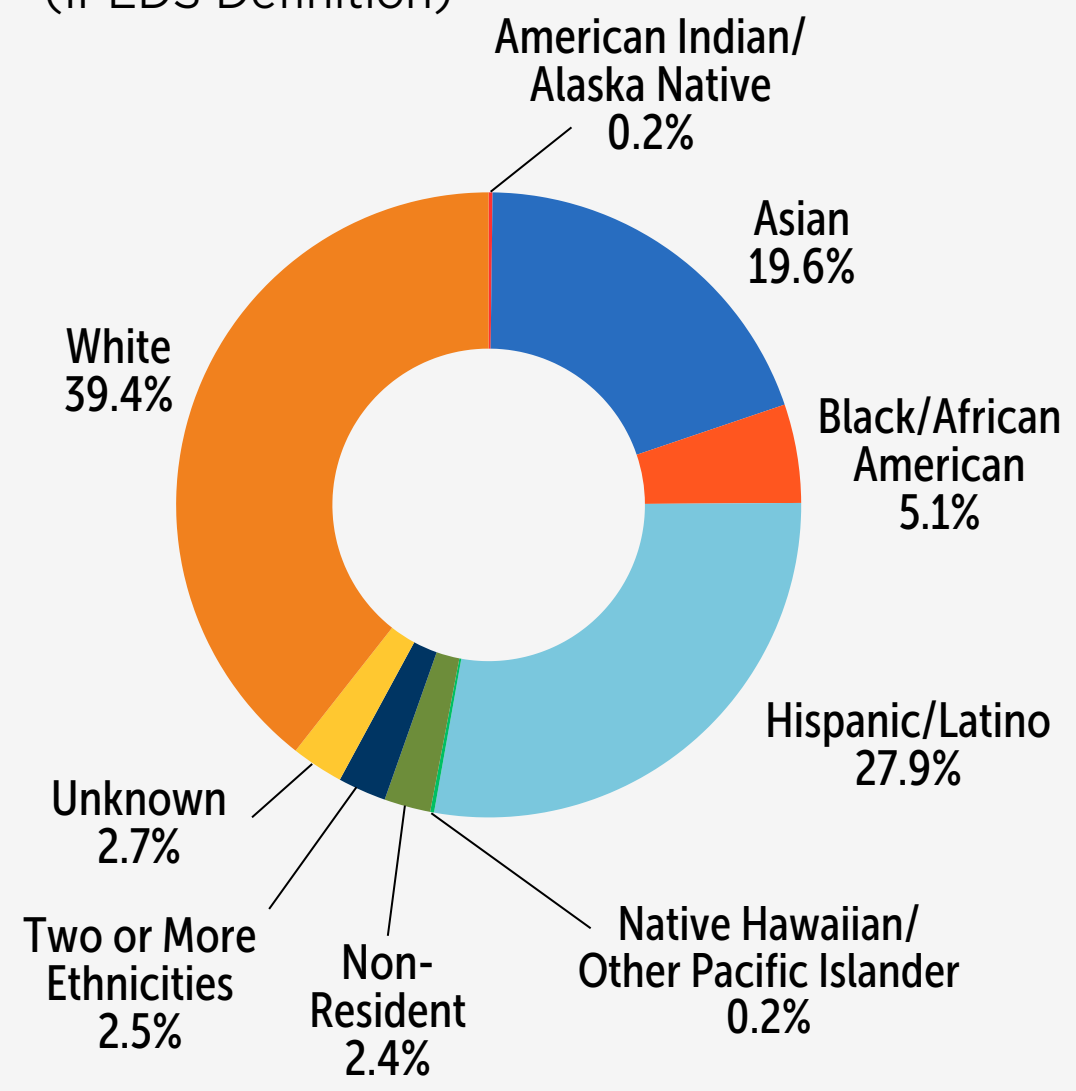

**DATA
OF THE
MONTH**

**SPRING 2026
Employee Highlights**

A snapshot of CSUF's Titan workforce

Ethnicity

(IPEDS Definition)

4,208
Faculty & Staff

Average Age
45.3

CSUF Institutional Effectiveness and Planning | CSUF DIVISION OF Human Resources and Inclusive Excellence