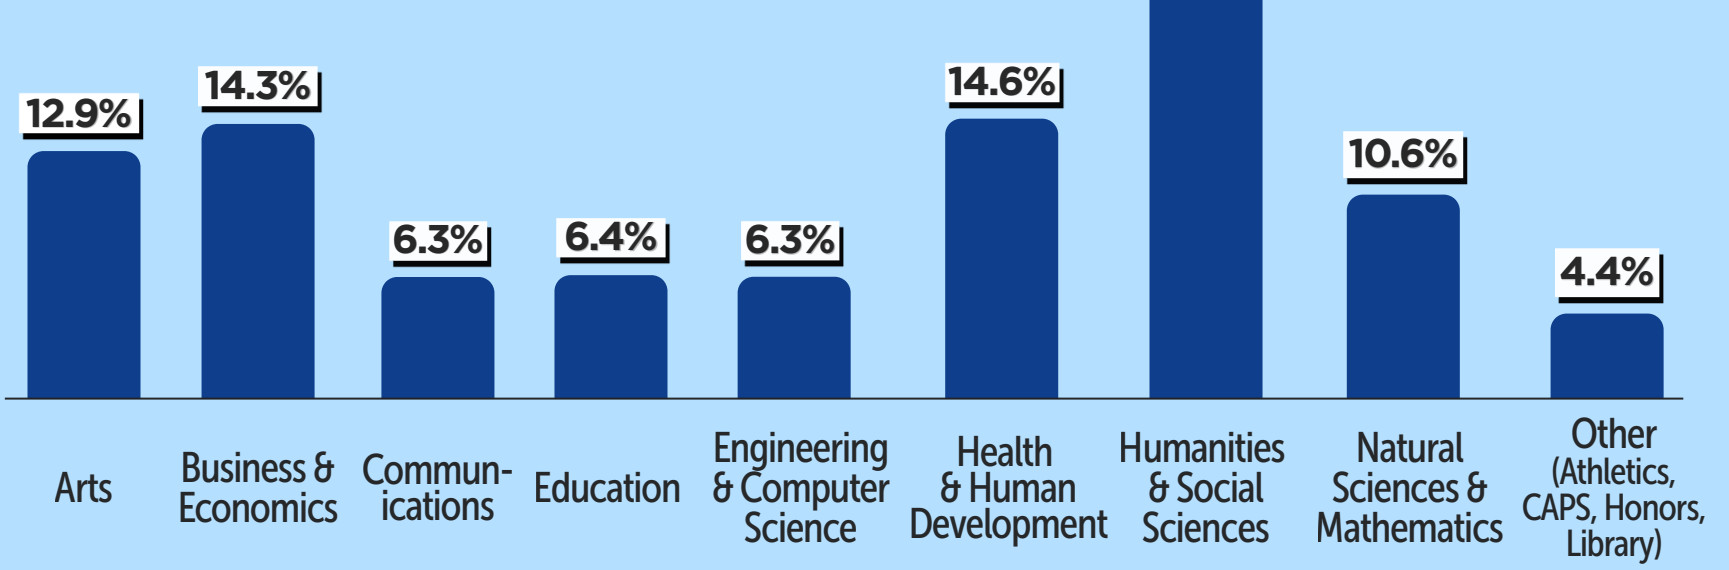

Faculty* Distribution by College