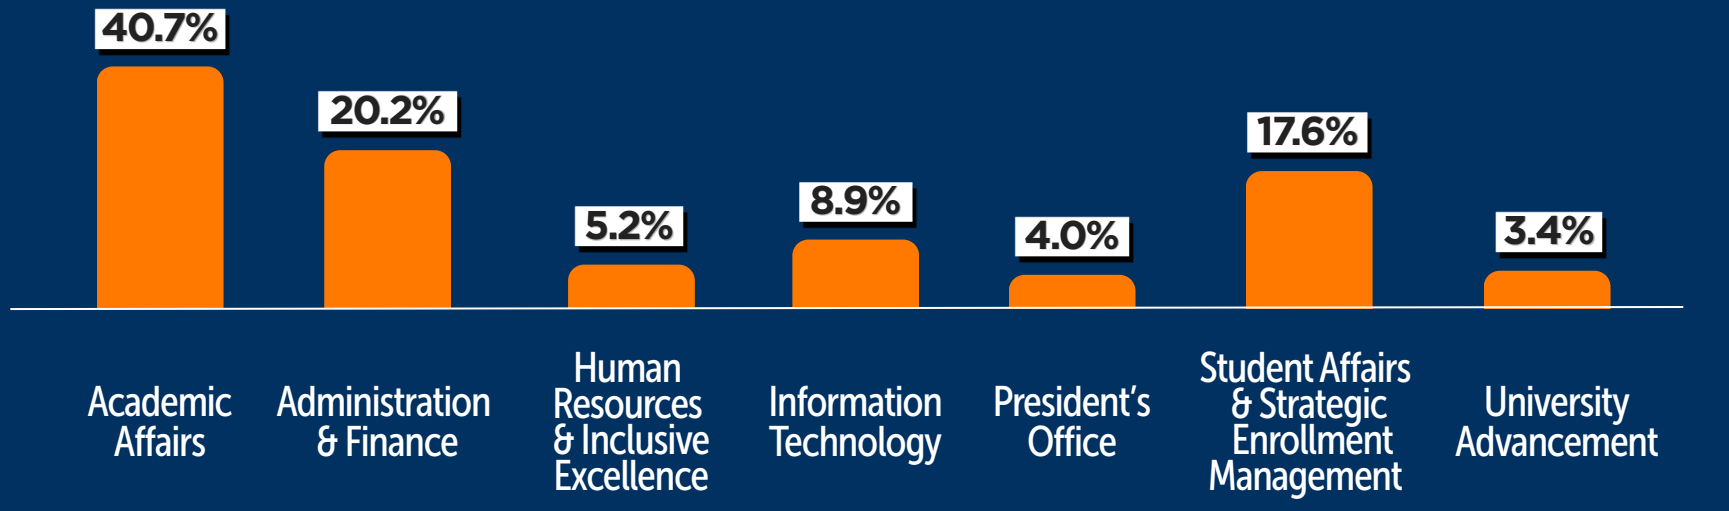

Staff* Distribution by Division

*including full- and part-time faculty and staff