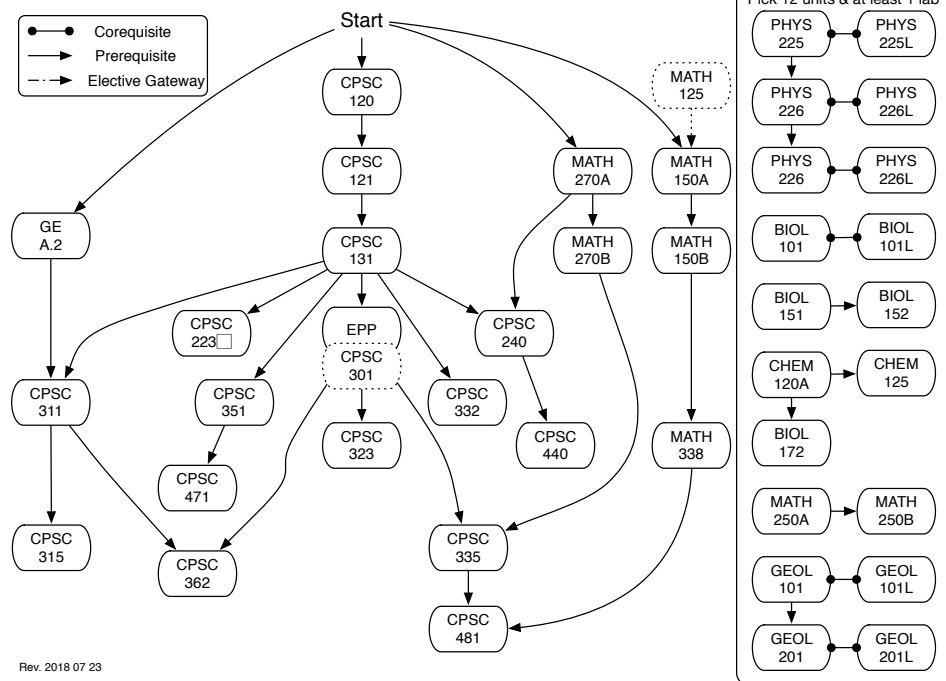

Undergraduate Core Courses

Including Math and Science Courses

Rev. 2018 07 23

Course Descriptions
<https://csufcs.com/courses>

Undergraduate Degree Program
<https://csufcs.com/cpscb>

Undergraduate Handbook
<https://csufcs.com/ugradhandbook>

EPP Info.
<https://csufcs.com/epp>

Students must complete all G.E. courses, 15-units lower-division and 30-units upper-division Computer Science core courses, 12-units of math and science electives, and 18-units of Computer Science elective courses.