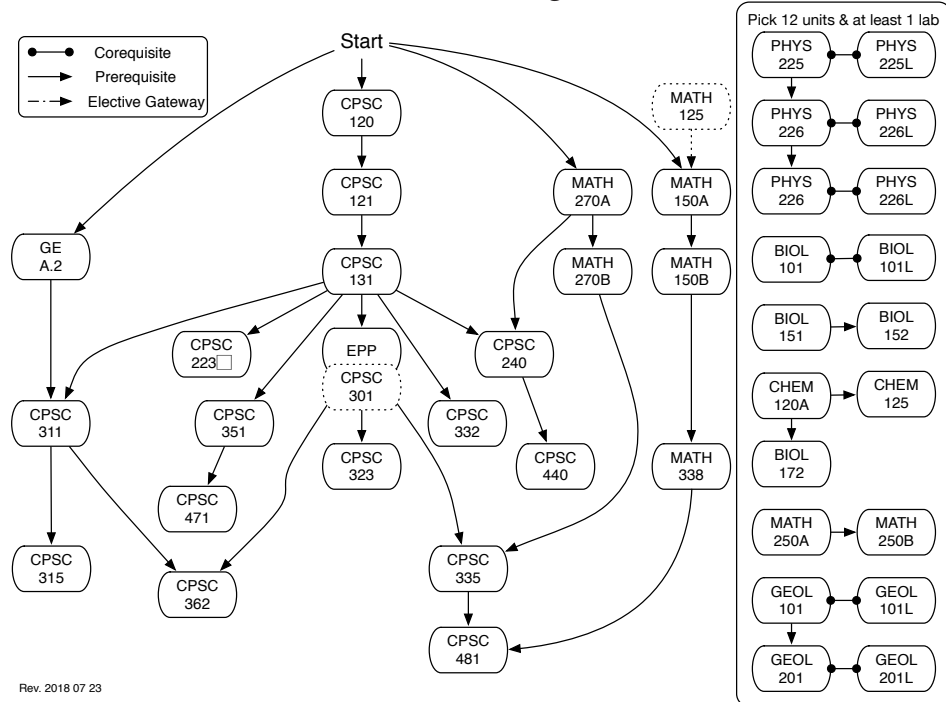

EPP Info.
<https://csufcs.com/epp>

Students must complete all G.E. courses, 15-units lower-division and 30-units upper-division Computer Science core courses, 12-units of math and science electives, and 18-units of Computer Science elective courses.

The degree is a total of 120-units. Students must complete 30-units per year to complete a degree in 4-years.

Students must apply for graduation two semesters prior to graduating.

Do not plan on taking all your elective courses in your last year.

All 100 and 200-level courses may be completed at community college. See «<http://assist.org/>» for CA community college articulation agreements.

Undergraduate Core Courses

Including Math and Science Courses