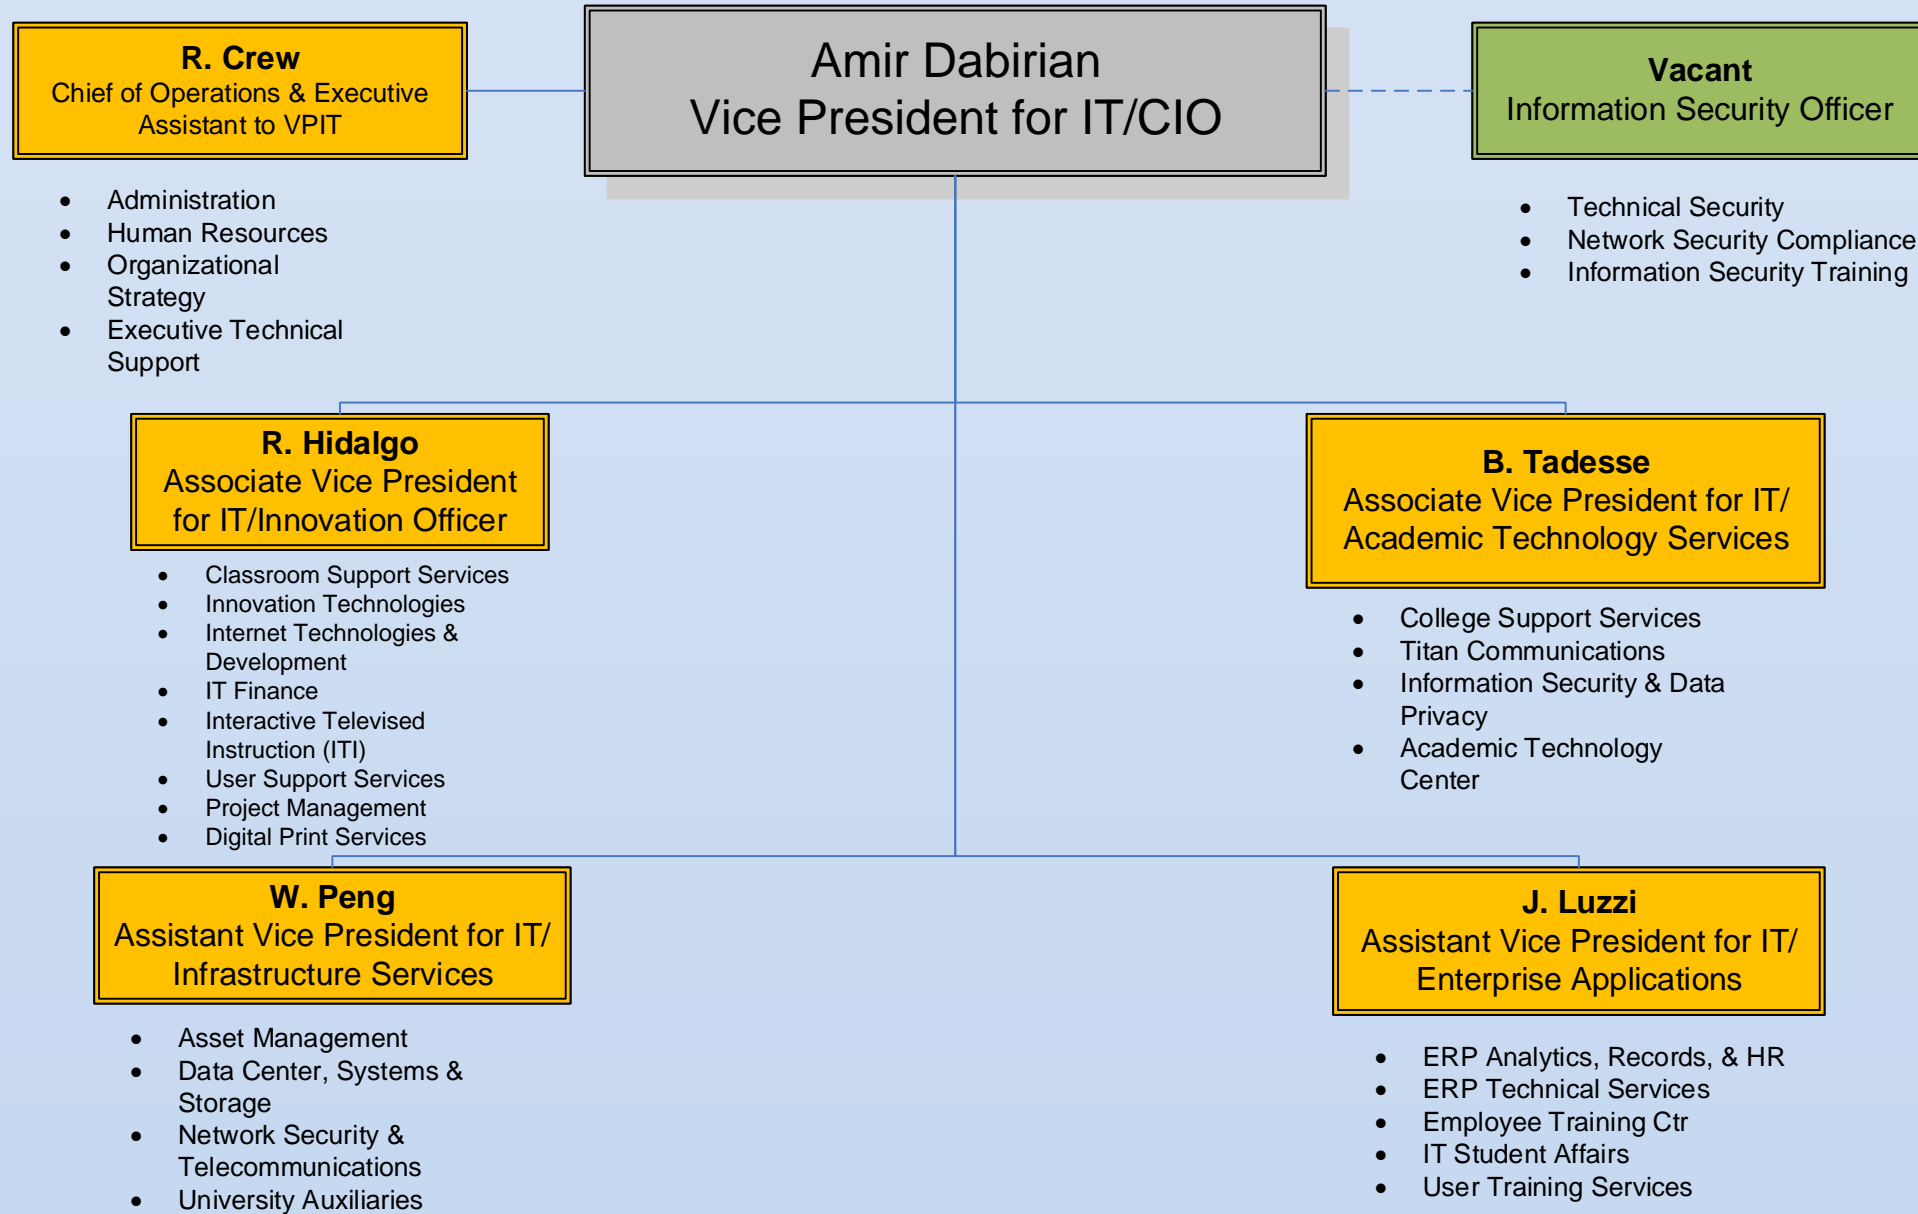

Division of Information Technology – Functional Organizational Chart

Direct reports to VPIT

Dotted-line report