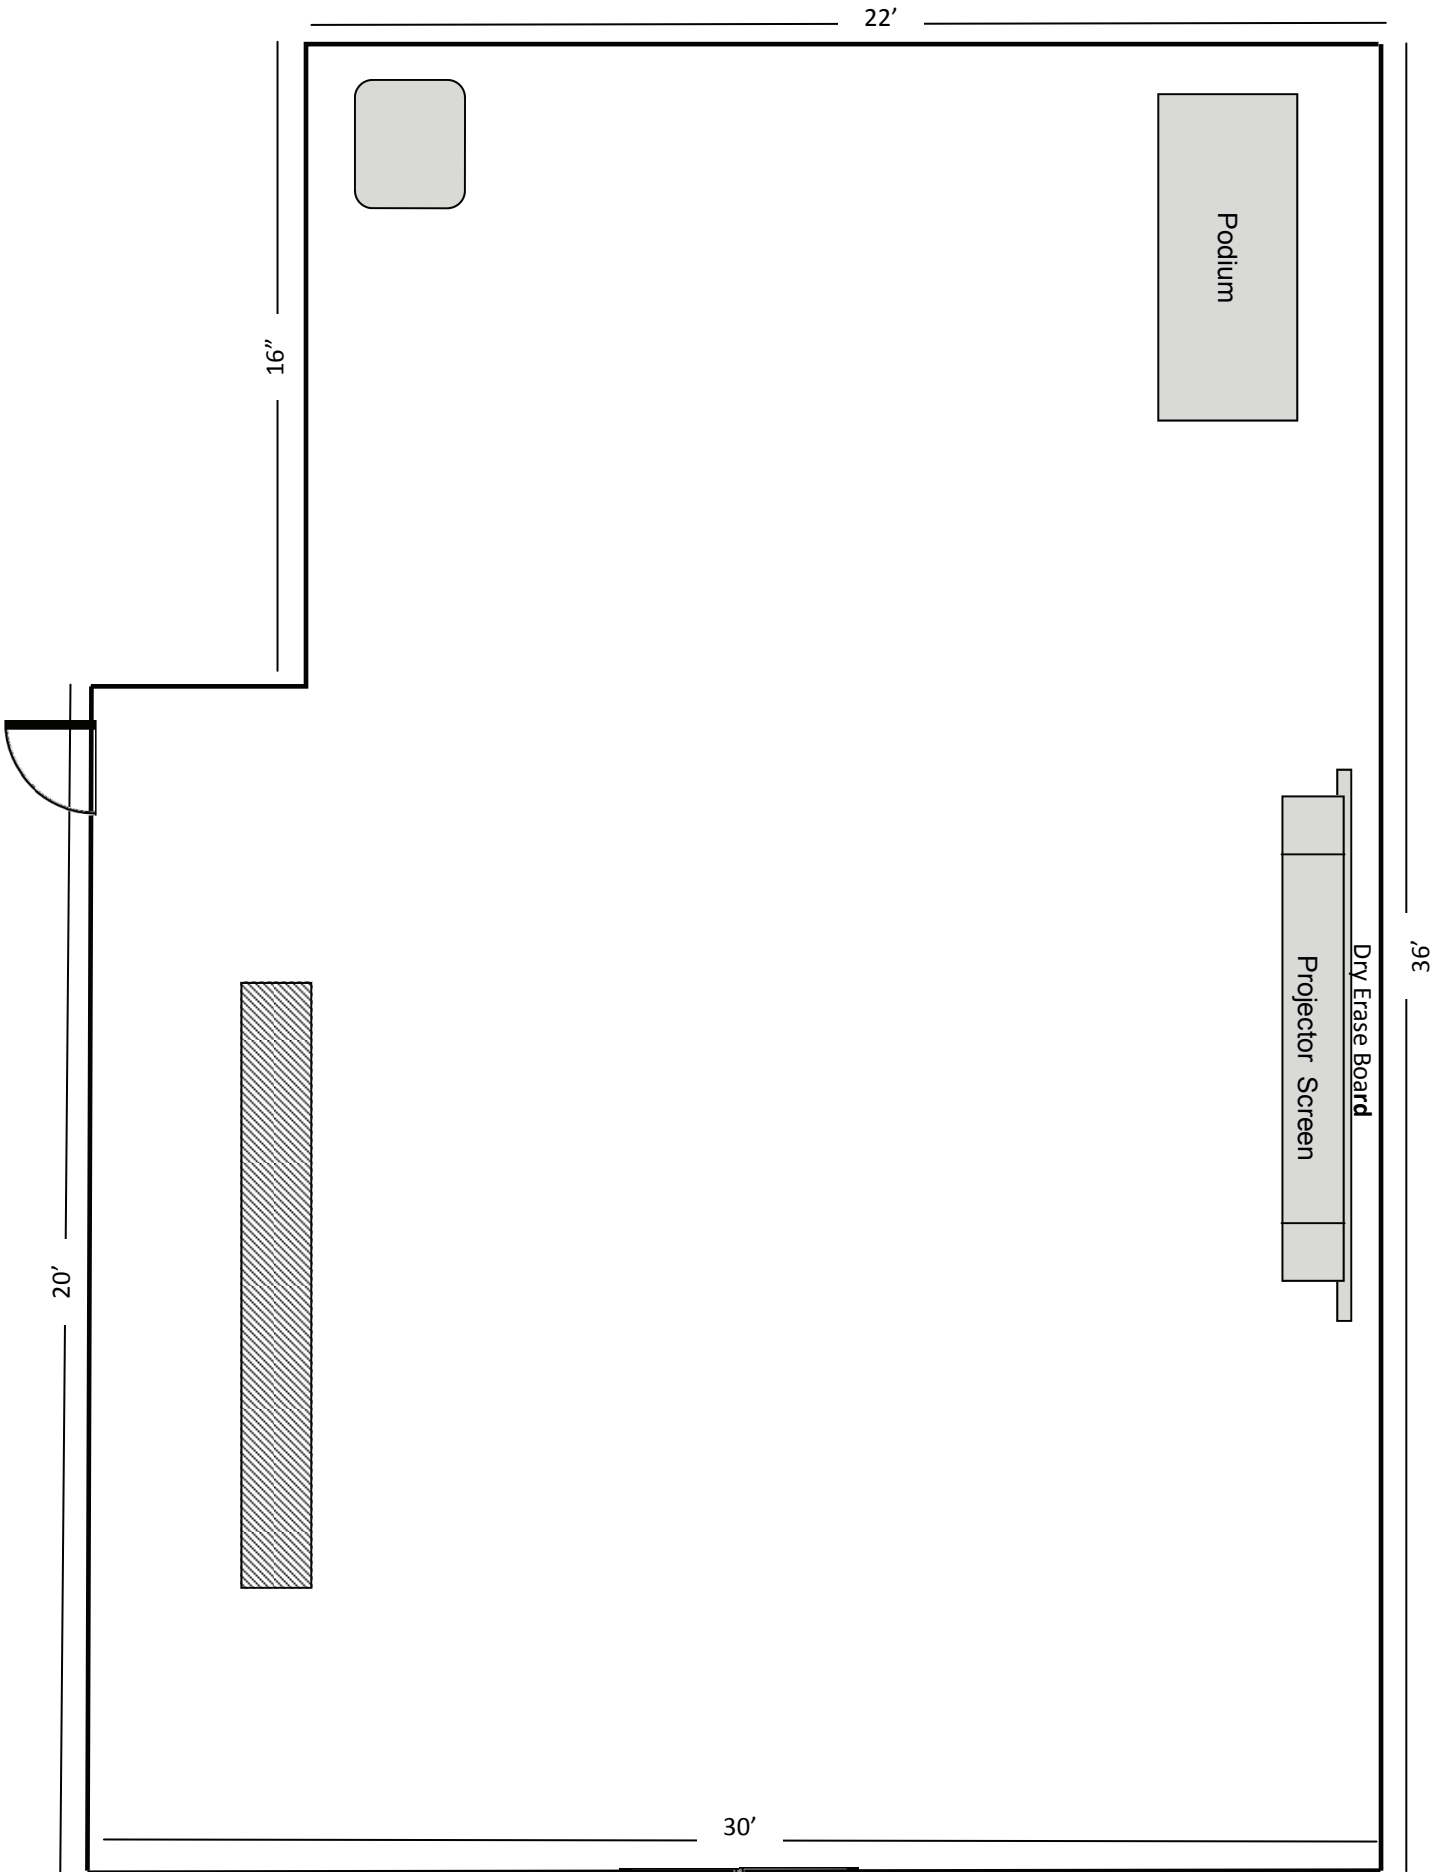

45' 6"

29' 6"

Dry Erase Board

Projector Screen

Podium

PINE 111

29' 6"

45' 6"

Dry Erase Board

Projector Screen

Podium

PINE 140

29' 6"

45' 6"

Dry Erase Board

Projector Screen

Podium

JUNIPER 111

Juniper 150

GASTRONOME 160

44' 11"

61' 6"

MULTIPURPOSE ROOM