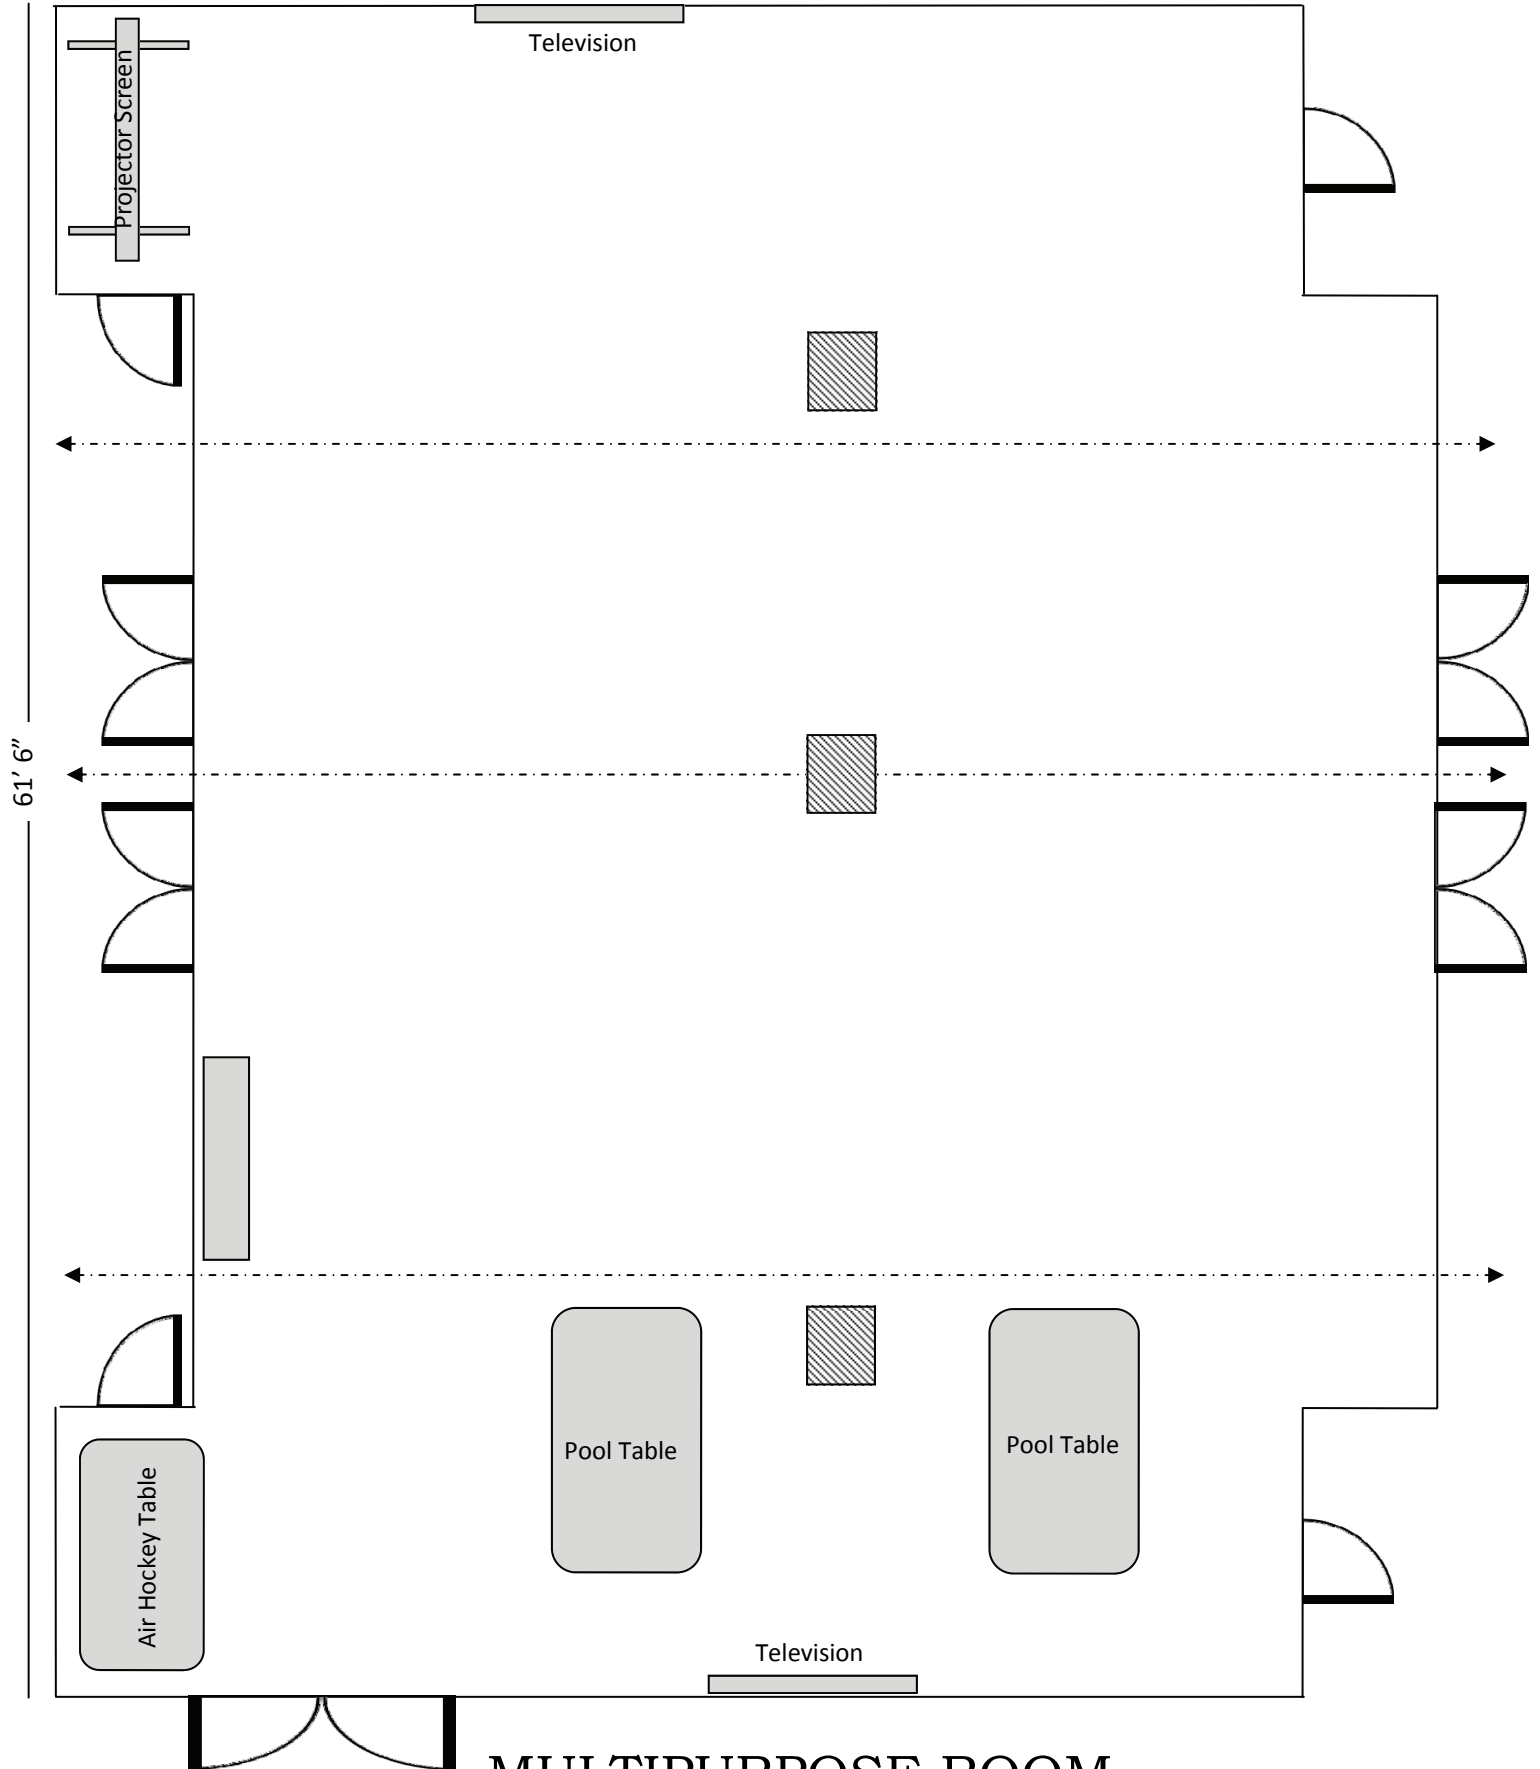

45' 6"

29' 6"

Dry Erase Board

Projector Screen

Podium

PINE 111

29' 6"

45' 6"

Dry Erase Board

Projector Screen

Podium

PINE 140

29' 6"

45' 6"

Dry Erase Board

Projector Screen

Podium

JUNIPER 111

Juniper 150

GASTRONOME 160

44' 11"

61' 6"

MULTIPURPOSE ROOM