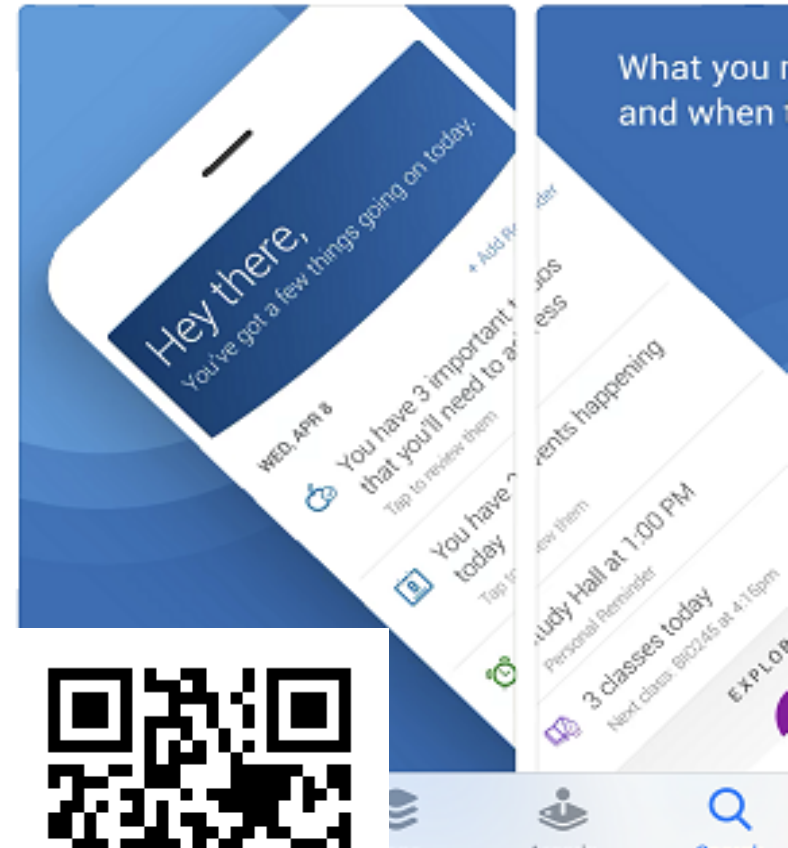

# Navigate Student

EAB Global, Inc

3.2 ★★★★★  
20 Ratings

#151  
Education

4+  
Age

## Download the Navigate Student App!

There are lots of CSUF apps, so why download this one?

- ✓ This secure app is equipped to customize its alerts to you according to your class standing, needs and interests. Its content is tied directly to your CSUF account;
- ✓ You may make, view and cancel appointments with advisors and other resource areas directly through the app;
- ✓ Find your way to specific offices, buildings and most other services through live, GPS navigation on foot;
- ✓ Connect with other students in your classes via the study buddy component;
- ✓ View your daily automated “to-do” list so that you always meet deadlines, know what is coming up on campus, and plan ahead;
- ✓ Navigate Student is not a chatbot. Instead, it will send nudges on your mobile device to alert you to:
  - ✓ Important updates regarding COVID-19
  - ✓ Events appropriate for your interests or major;
  - ✓ Registration, add/drop, payment and other important deadlines;
  - ✓ Holds on your account;
  - ✓ Other helpful reminders;
  - ✓ Nudges are accompanied by links and navigation to ensure you find what you need!

Get started: Use the QR code or go to the app store on your mobile device and download the **Navigate Student app** today. Join via your CSUF login and password.

Questions or help: Dr. Elizabeth Boretz eboretz@fullerton.edu.