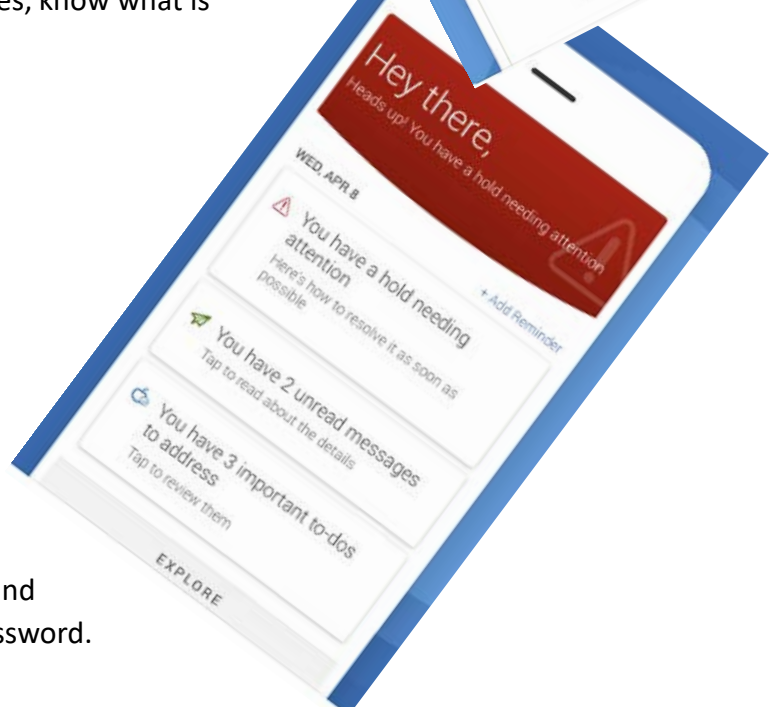

## Download the Navigate Student App!

There are lots of CSUF apps, so why download this one?

- ✓ This secure app is equipped to customize its alerts to you according to your class standing, needs and interests. Its content is tied directly to your CSUF account;
- ✓ You may make, view and cancel appointments with advisors and other resource areas directly through the app;
- ✓ Find your way to specific offices, buildings and most other services through live, GPS navigation on foot;
- ✓ Connect with other students in your classes via the study buddy component;
- ✓ View your daily automated “to-do” list so that you always meet deadlines, know what is coming up on campus, and plan ahead;
- ✓ Navigate Student is not a chatbot. Instead, it will send nudges on your mobile device to alert you to:
  - ✓ Important updates regarding COVID-19
  - ✓ Events appropriate for your interests or major;
  - ✓ Registration, add/drop, payment and other important deadlines;
  - ✓ Holds on your account;
  - ✓ Other helpful reminders;
  - ✓ Nudges are accompanied by links and navigation to ensure you find what you need!

Get started: Use the QR code or go to the app store on your mobile device and download the **Navigate Student app** today. Join via your CSUF login and password.

Questions or help: Dr. Elizabeth Boretz eboretz@fullerton.edu.